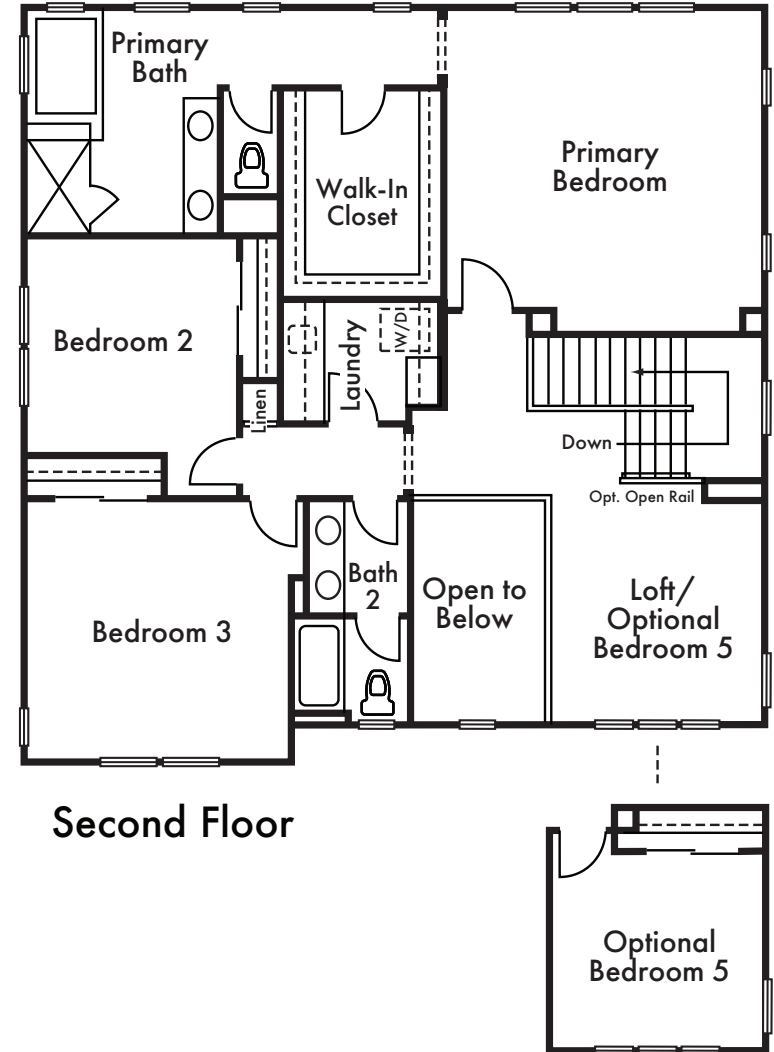

## THE YARA

Approx. 2,871 Sq. Ft.

4 Bed

3.5 Bath

Loft

Flex Room

California Room

Dashed line denotes optional item in most instances. Floorplan modeled depicts Elevation A. Please refer to plans or other elevations. Floorplans are artist's conception and are not to scale. Window locations, wall sizes and square footage may vary per elevation. In an effort to improve its product, Signature Homes reserves the right to make changes without notice. See sales associate for details.