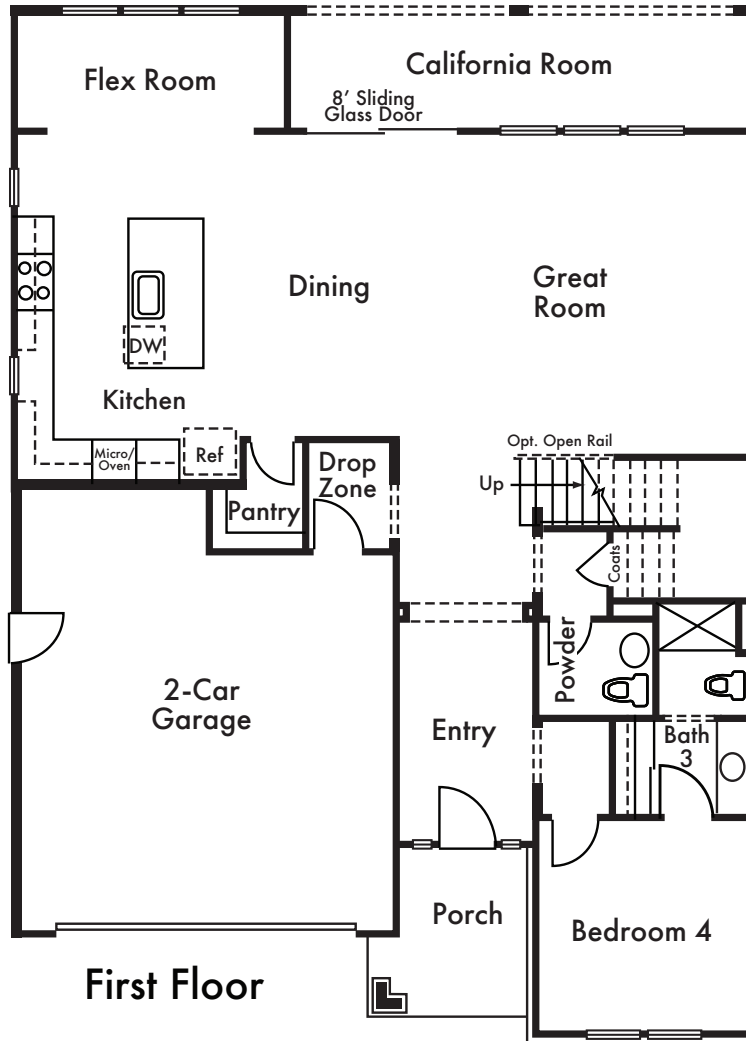

## THE YARA

Approx. 2,871 Sq. Ft.

4 Bed

3.5 Bath

Loft

Flex Room

California Room

Dashed line denotes optional item in most instances. Floorplan modeled depicts Elevation A. Please refer to plans or other elevations. Floorplans are artist's conception and are not to scale. Window locations, wall sizes and square footage may vary per elevation. In an effort to improve its product, Signature Homes reserves the right to make changes without notice. See sales associate for details.