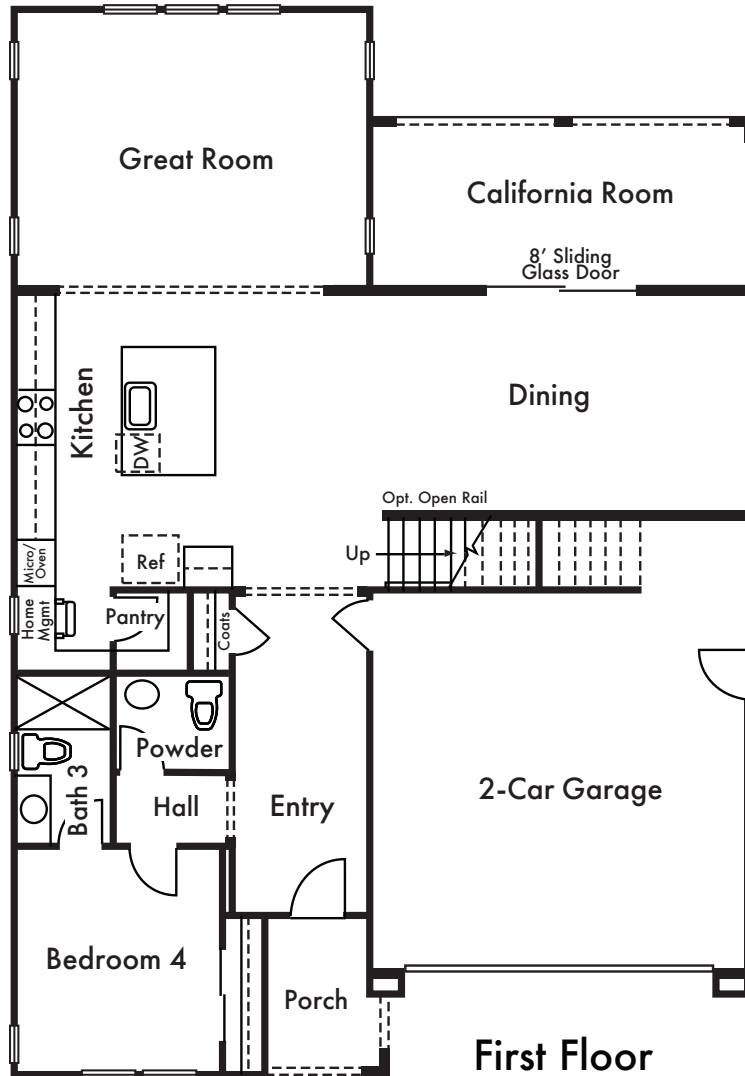

CORONADO

THE PALOMA

Approx. 2,685 Sq Ft

4 Bed

3.5 Bath

Loft

California Room

Dashed line denotes optional item in most instances. Floorplan modeled depicts Elevation B. Please refer to plans or other elevations. Floorplans are artist's conception and are not to scale. Window locations, wall sizes and square footage may vary per elevation. In an effort to improve its product, Signature Homes reserves the right to make changes without notice. See sales associate for details.