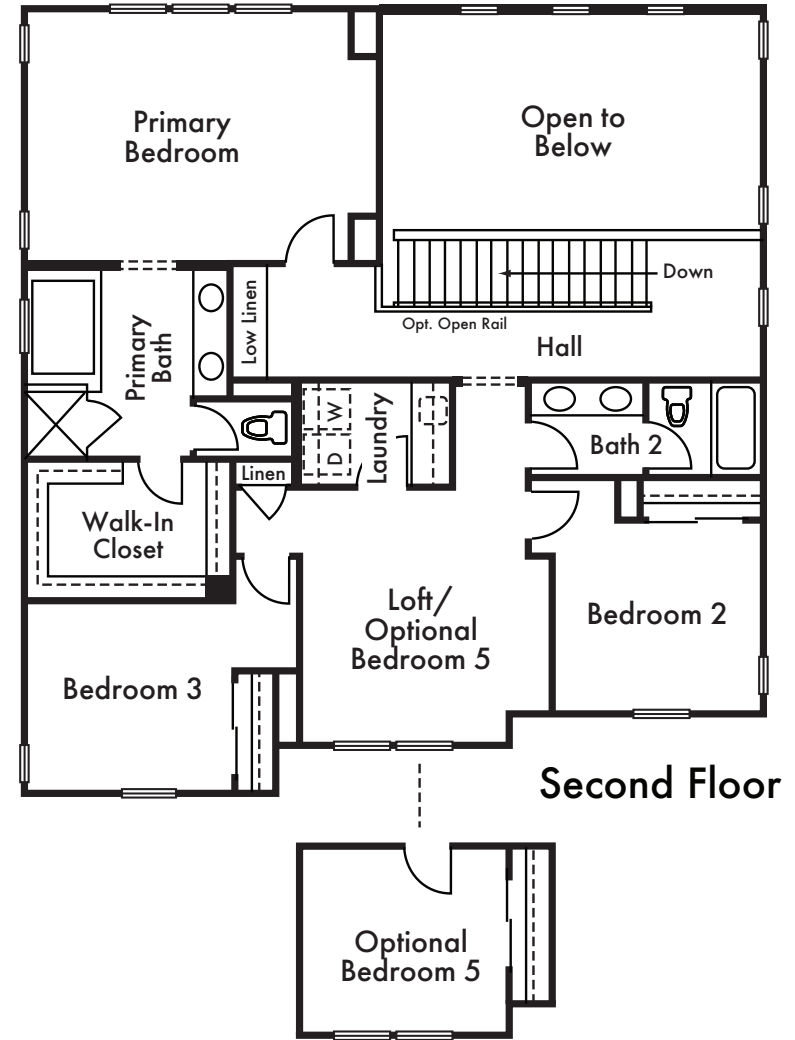

CORONADO

THE PALOMA

Approx. 2,685 Sq Ft

4 Bed

3.5 Bath

Loft

California Room

Dashed line denotes optional item in most instances. Floorplan modeled depicts Elevation B. Please refer to plans or other elevations. Floorplans are artist's conception and are not to scale. Window locations, wall sizes and square footage may vary per elevation. In an effort to improve its product, Signature Homes reserves the right to make changes without notice. See sales associate for details.