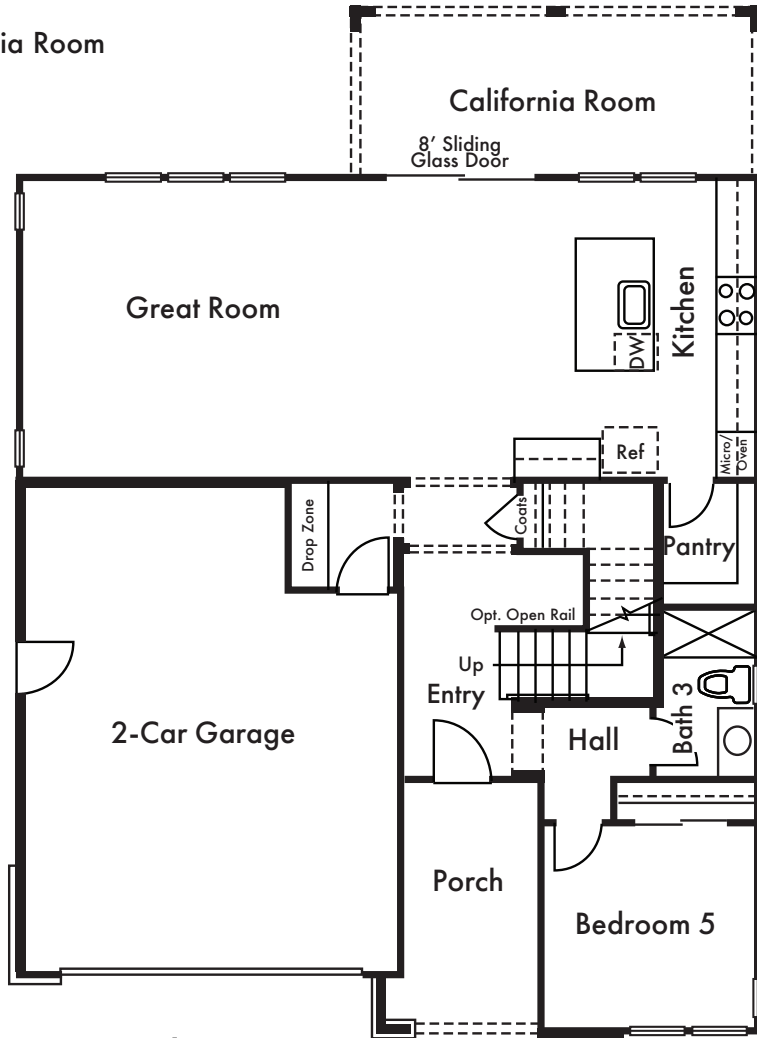

CORONADO

THE MARIPOSA

Approx. 2,500 Sq Ft

5 Bed

3 Bath

Loft

California Room

First Floor

Second Floor

Dashed line denotes optional item in most instances. Floorplan modeled depicts Elevation C. Please refer to plans or other elevations. Floorplans are artist's conception and are not to scale. Window locations, wall sizes and square footage may vary per elevation. In an effort to improve its product, Signature Homes reserves the right to make changes without notice. See sales associate for details.