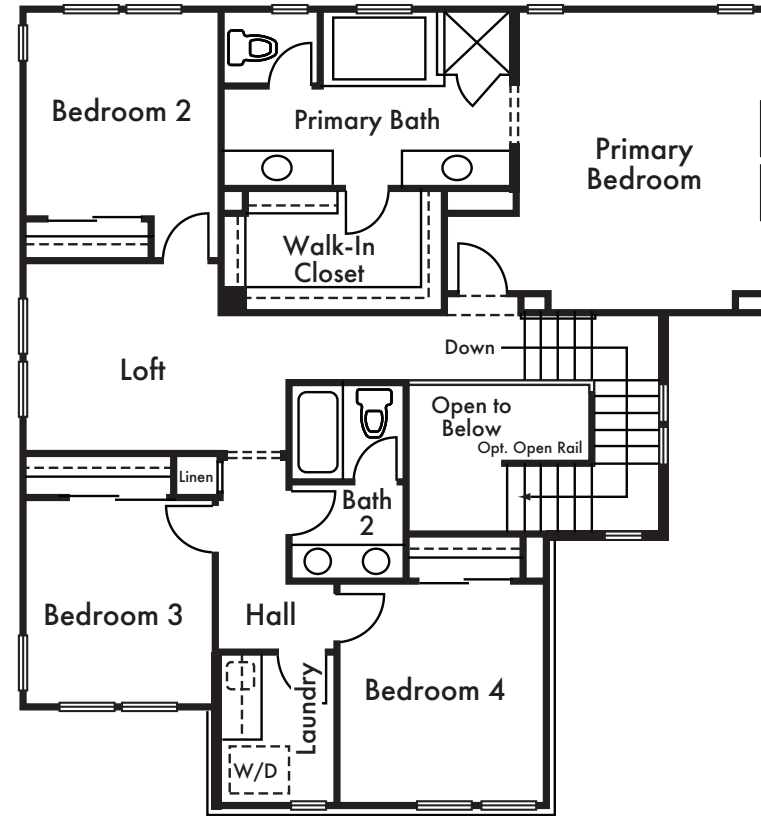

CORONADO

THE MARIPOSA

Approx. 2,500 Sq Ft

5 Bed

3 Bath

Loft

California Room

First Floor

Second Floor

Dashed line denotes optional item in most instances. Floorplan modeled depicts Elevation C. Please refer to plans or other elevations. Floorplans are artist's conception and are not to scale. Window locations, wall sizes and square footage may vary per elevation. In an effort to improve its product, Signature Homes reserves the right to make changes without notice. See sales associate for details.