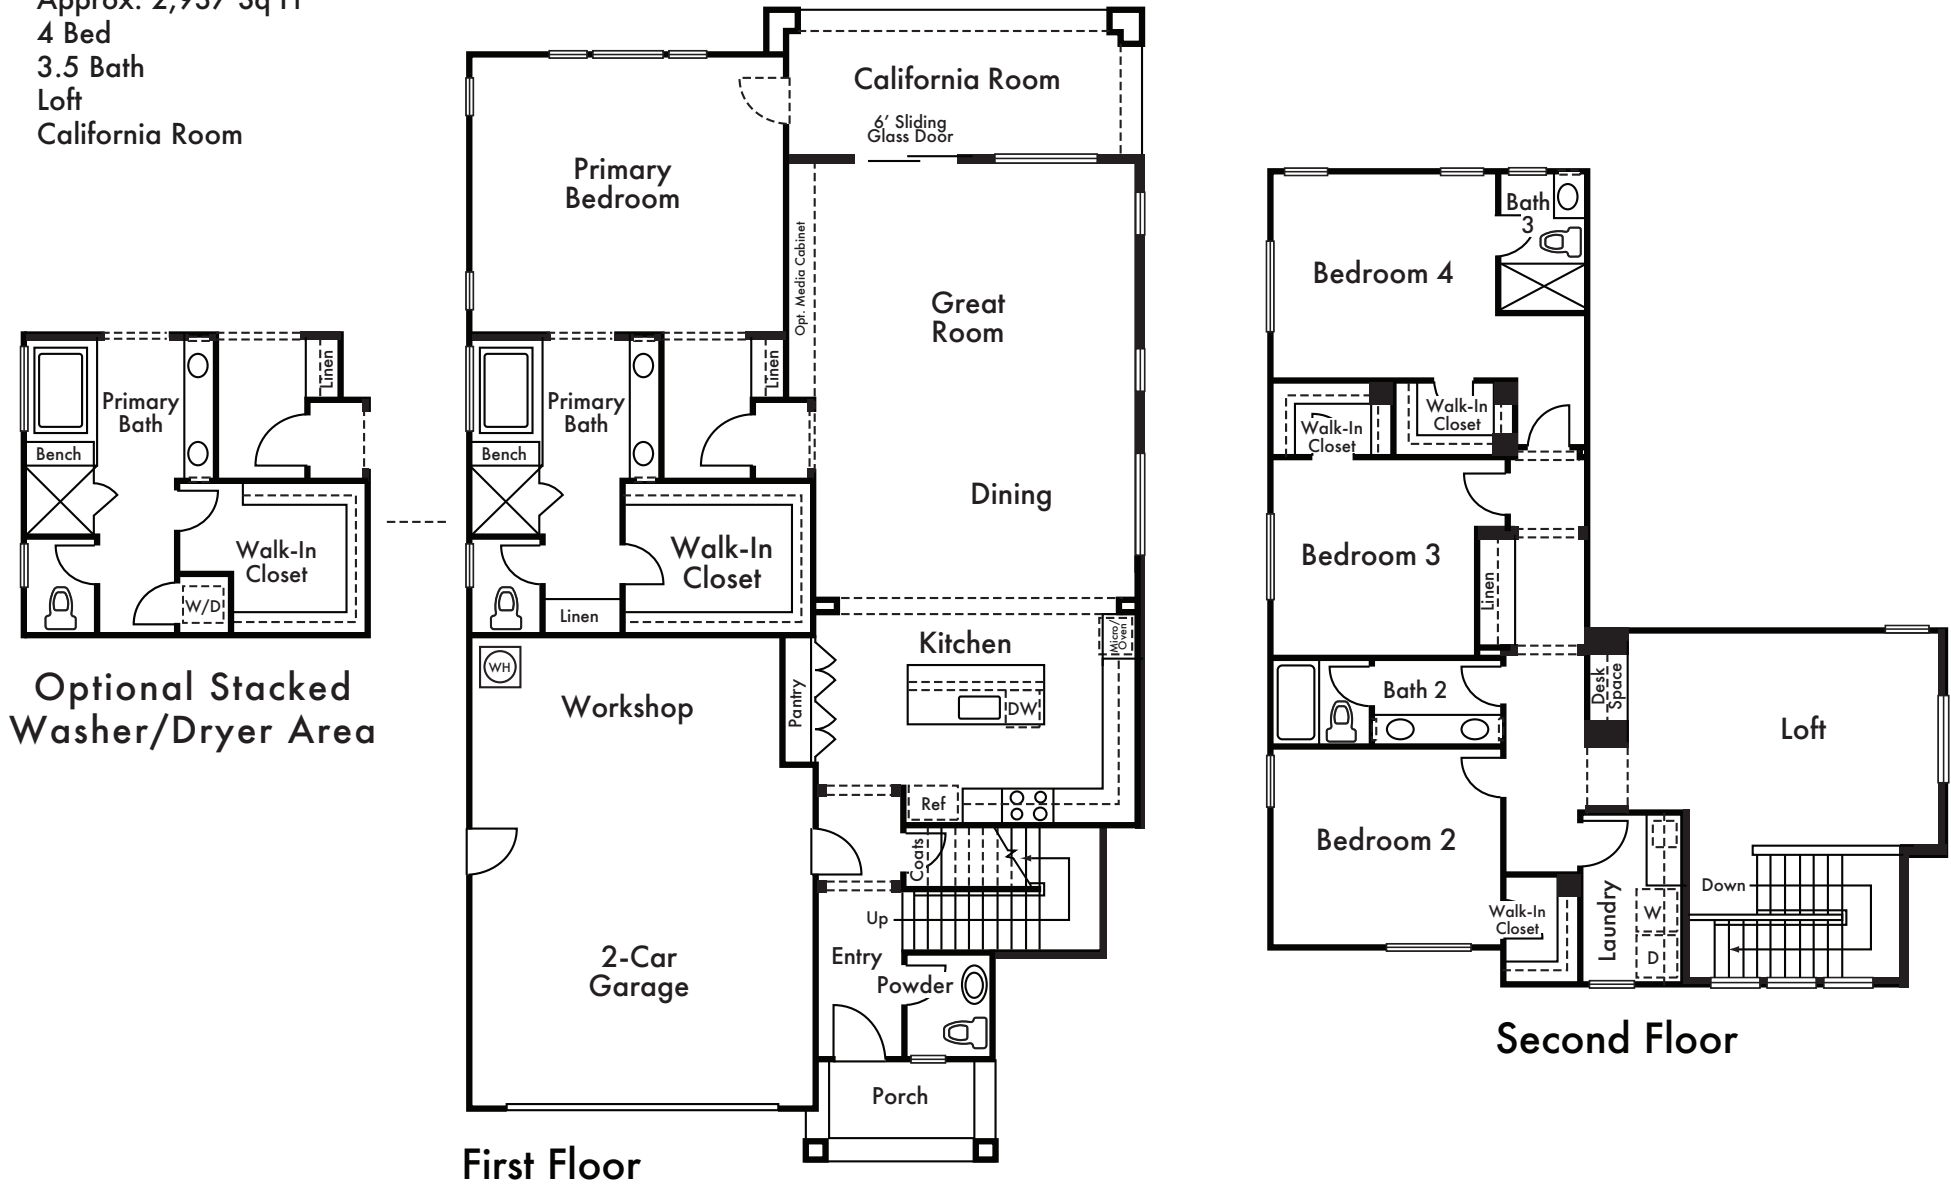

## RESIDENCE 3

Approx. 2,937 Sq Ft

4 Bed

3.5 Bath

Loft

California Room

Dashed line denotes optional item in most instances. Floorplan modeled depicts Elevation A. Please refer to plans or other elevations. Floorplans are artist's conception and are not to scale. Window locations, wall sizes and square footage may vary per elevation. In an effort to improve its product, Signature Homes reserves the right to make changes without notice. See sales associate for details.