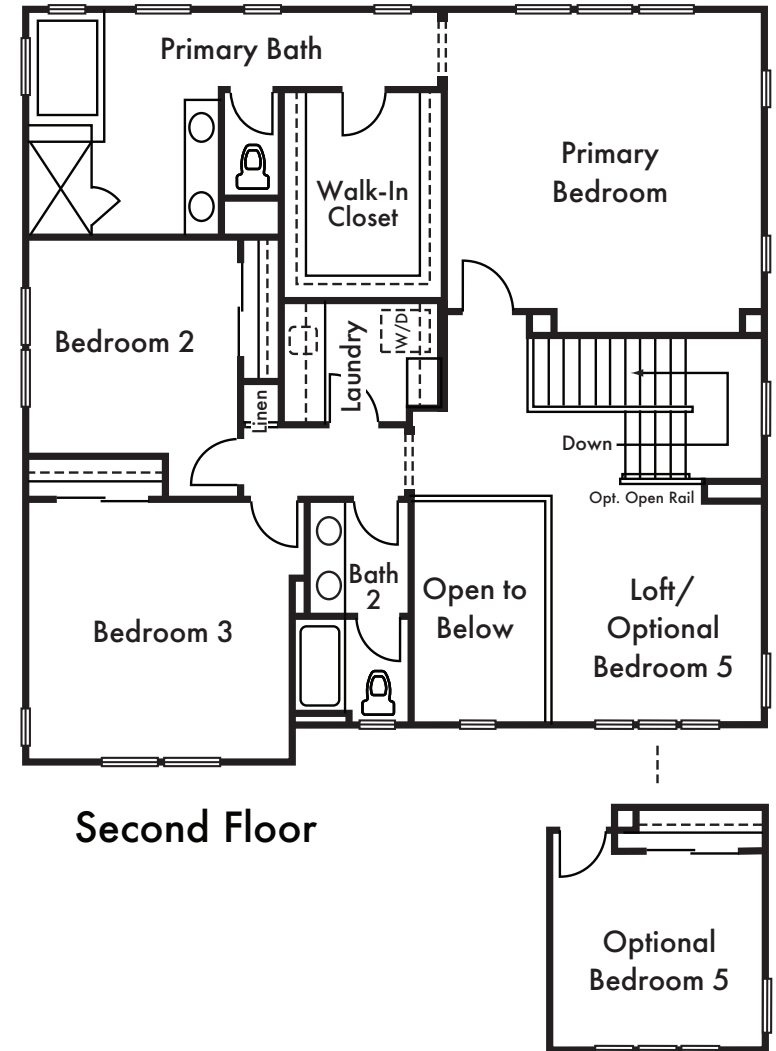

CORONADO

THE YARA

Approx. 2,871 Sq. Ft.

4 Bed

3.5 Bath

Loft

Flex Room

California Room

Dashed line denotes optional item in most instances. Floorplan modeled depicts Elevation A. Please refer to plans or other elevations. Floorplans are artist's conception and are not to scale. Window locations, wall sizes and square footage may vary per elevation. In an effort to improve its product, Signature Homes reserves the right to make changes without notice. See sales associate for details.