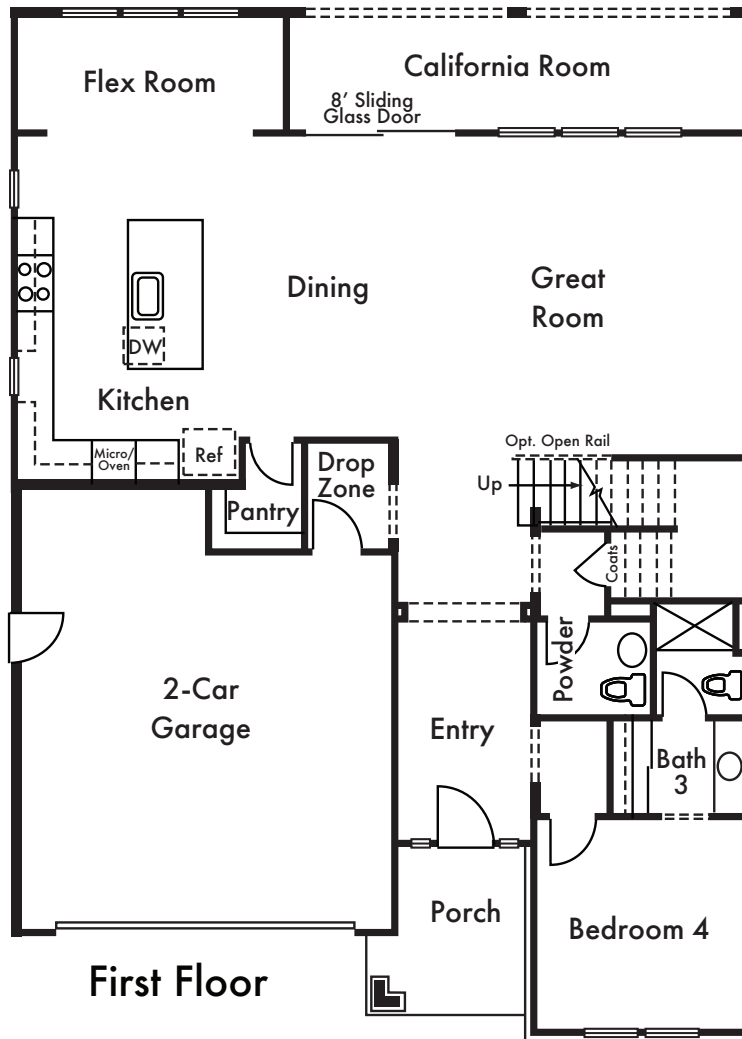

CORONADO

THE YARA

Approx. 2,871 Sq. Ft.

4 Bed

3.5 Bath

Loft

Flex Room

California Room

Dashed line denotes optional item in most instances. Floorplan modeled depicts Elevation A. Please refer to plans or other elevations. Floorplans are artist's conception and are not to scale. Window locations, wall sizes and square footage may vary per elevation. In an effort to improve its product, Signature Homes reserves the right to make changes without notice. See sales associate for details.