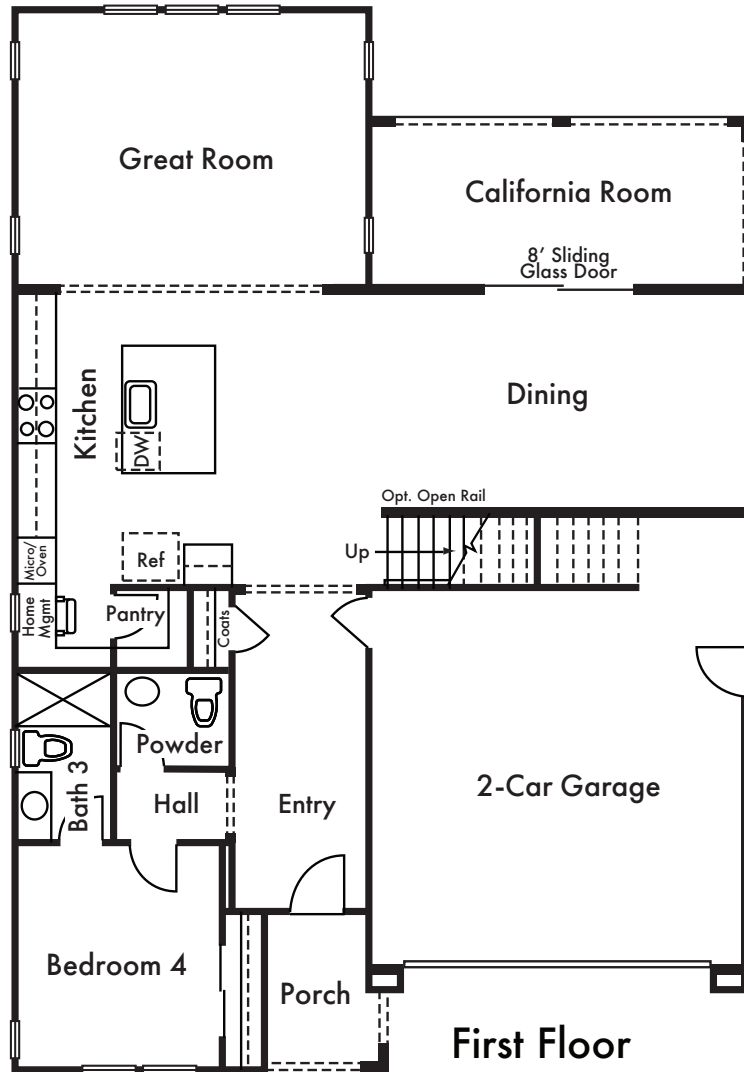

## THE PALOMA

Approx. 2,685 Sq Ft

4 Bed

3.5 Bath

Loft

California Room

Dashed line denotes optional item in most instances. Floorplan modeled depicts Elevation B. Please refer to plans or other elevations. Floorplans are artist's conception and are not to scale. Window locations, wall sizes and square footage may vary per elevation. In an effort to improve its product, Signature Homes reserves the right to make changes without notice. See sales associate for details.