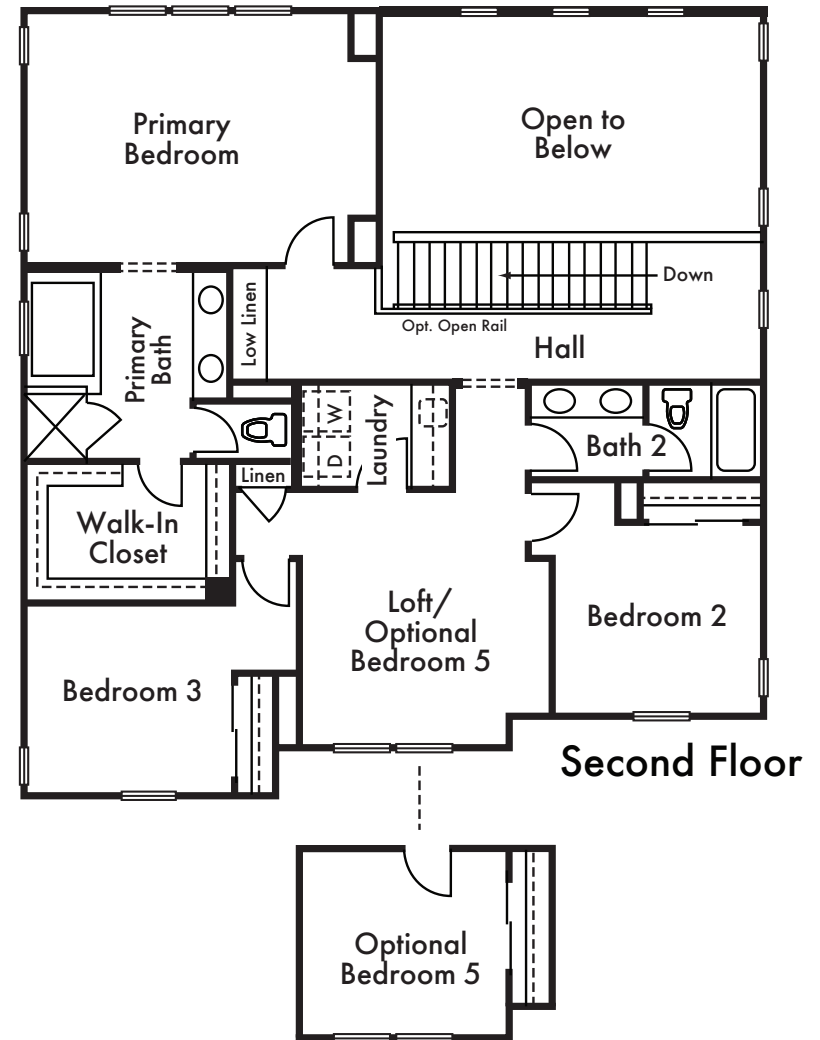

## THE PALOMA

Approx. 2,685 Sq Ft

4 Bed

3.5 Bath

Loft

California Room

Dashed line denotes optional item in most instances. Floorplan modeled depicts Elevation B. Please refer to plans or other elevations. Floorplans are artist's conception and are not to scale. Window locations, wall sizes and square footage may vary per elevation. In an effort to improve its product, Signature Homes reserves the right to make changes without notice. See sales associate for details.