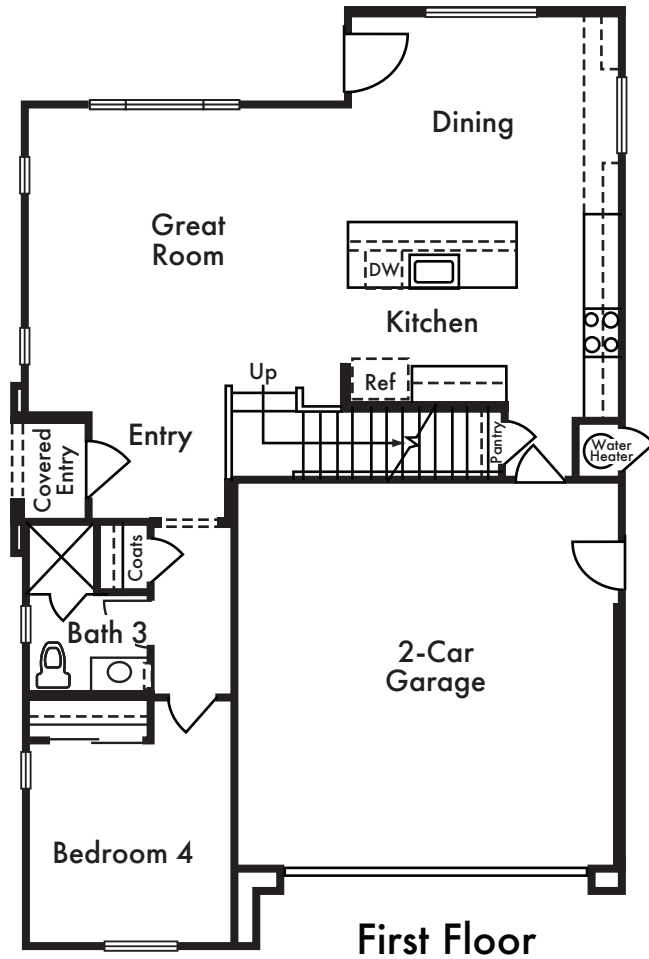

CATALINA

THE TIBURON

Approx. 2,143 Sq Ft

4 Bed

3 Bath

Dashed line denotes optional item in most instances. Floorplan modeled depicts Elevation D. Please refer to plans or other elevations. Floorplans are artist's conception and are not to scale. Window locations, wall sizes and square footage may vary per elevation. In an effort to improve its product, Signature Homes reserves the right to make changes without notice. See sales associate for details.