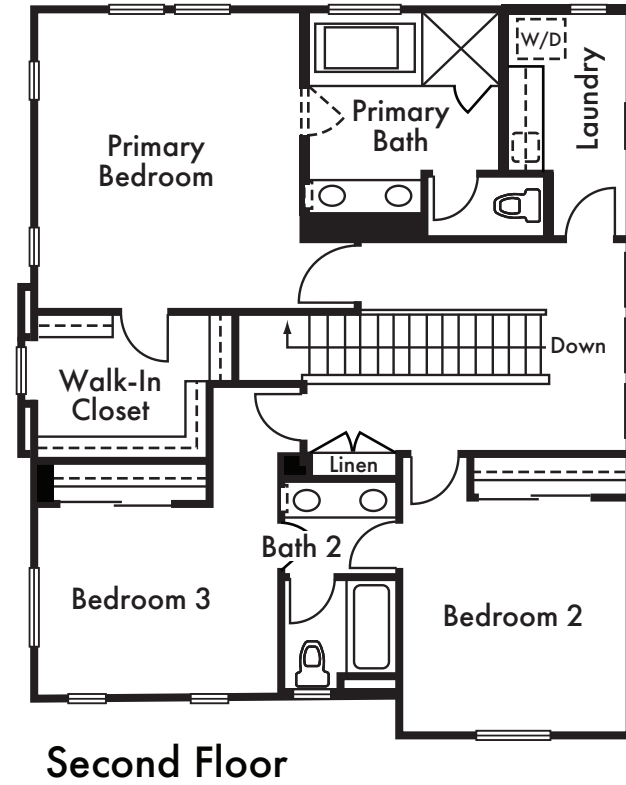

CATALINA

THE TIBURON

Approx. 2,143 Sq Ft

4 Bed

3 Bath

Dashed line denotes optional item in most instances. Floorplan modeled depicts Elevation D. Please refer to plans or other elevations. Floorplans are artist's conception and are not to scale. Window locations, wall sizes and square footage may vary per elevation. In an effort to improve its product, Signature Homes reserves the right to make changes without notice. See sales associate for details.