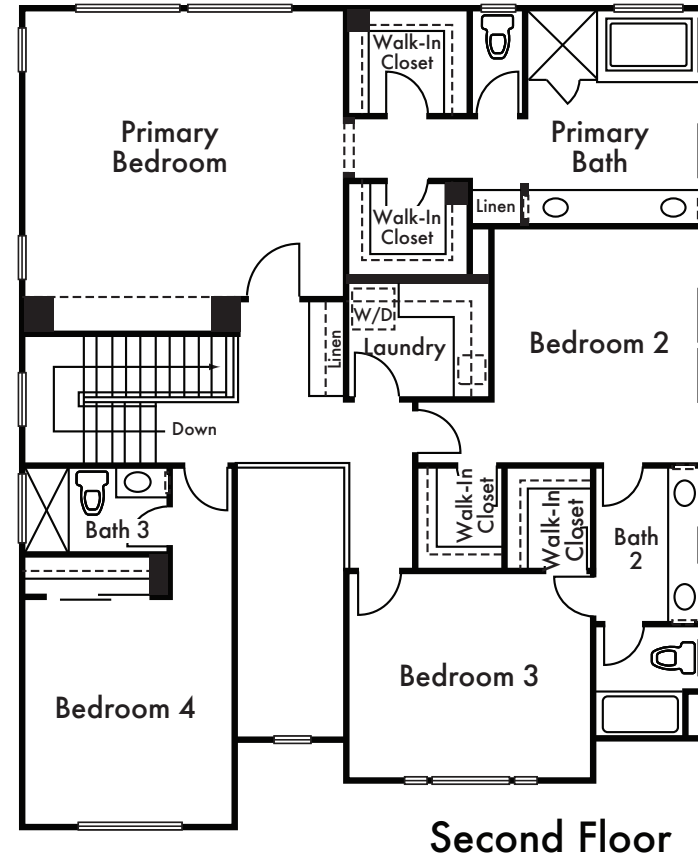

LUMINA

RESIDENCE 4

Approx. 3,149 Sq Ft

5 Bed

4.5 Bath

California Room

Dashed line denotes optional item in some instances. Floorplan modeled depicts Elevation C. Please refer to plans for other elevations. Floorplans are artist's conception and are not to scale. Window locations, wall sizes and square footage may vary per elevation. In an effort to improve its product, Signature Homes reserves the right to make changes without notice. See sales associate for details.