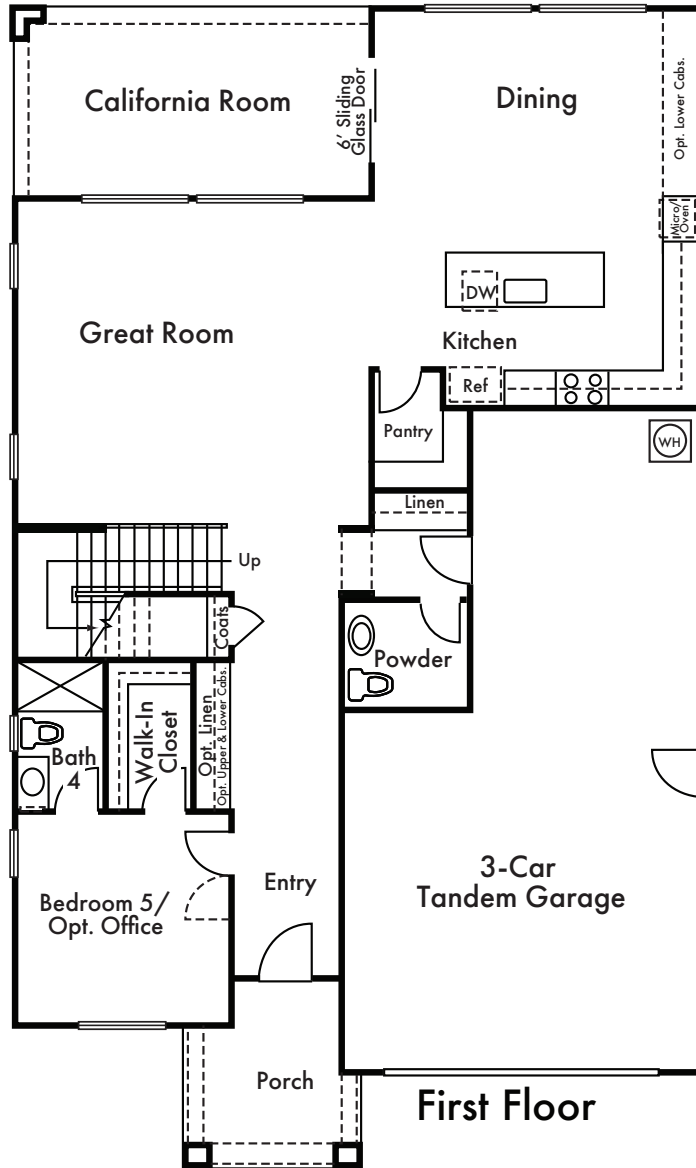

LUMINA

RESIDENCE 4

Approx. 3,149 Sq Ft

5 Bed

4.5 Bath

California Room

Dashed line denotes optional item in some instances. Floorplan modeled depicts Elevation C. Please refer to plans for other elevations. Floorplans are artist's conception and are not to scale. Window locations, wall sizes and square footage may vary per elevation. In an effort to improve its product, Signature Homes reserves the right to make changes without notice. See sales associate for details.