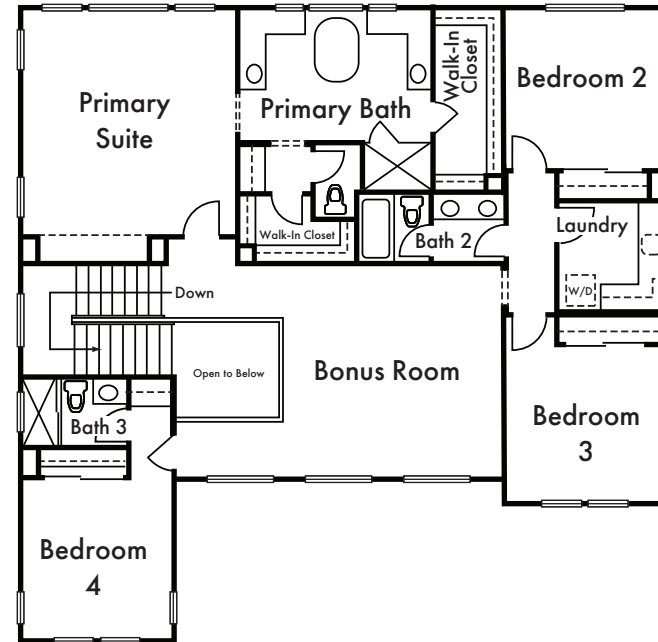

CARDIFF

RESIDENCE 1

Approx. 3,261 Sq Ft

5 Bed

4.5 Bath

Bonus Room

Tech/Flex Room

California Room

First Floor

Second Floor