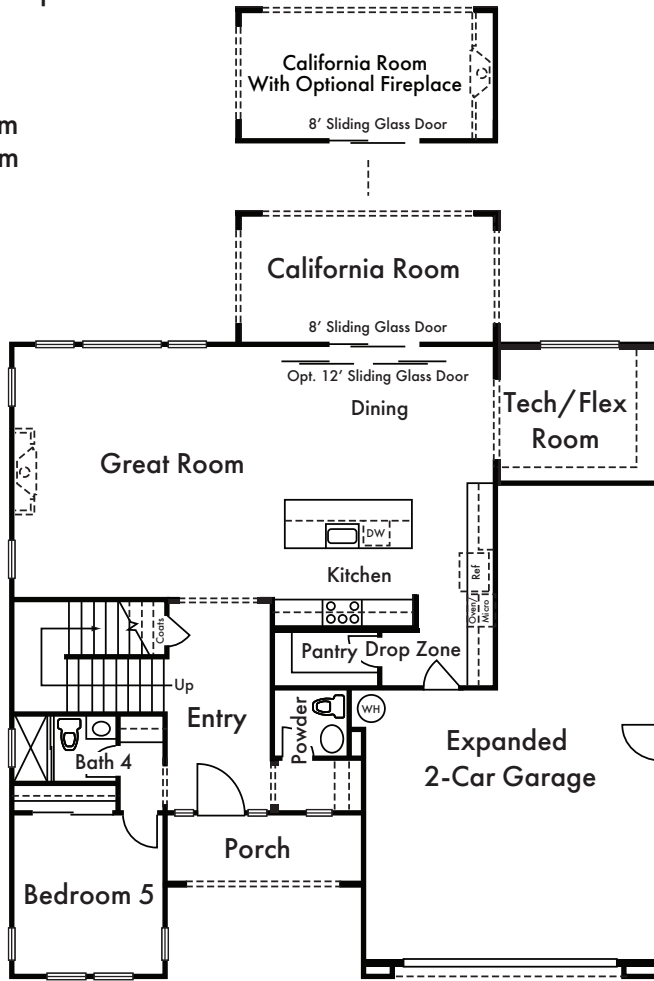

CARDIFF

RESIDENCE 1

Approx. 3,261 Sq Ft

5 Bed

4.5 Bath

Bonus Room

Tech/Flex Room

California Room

First Floor

Second Floor