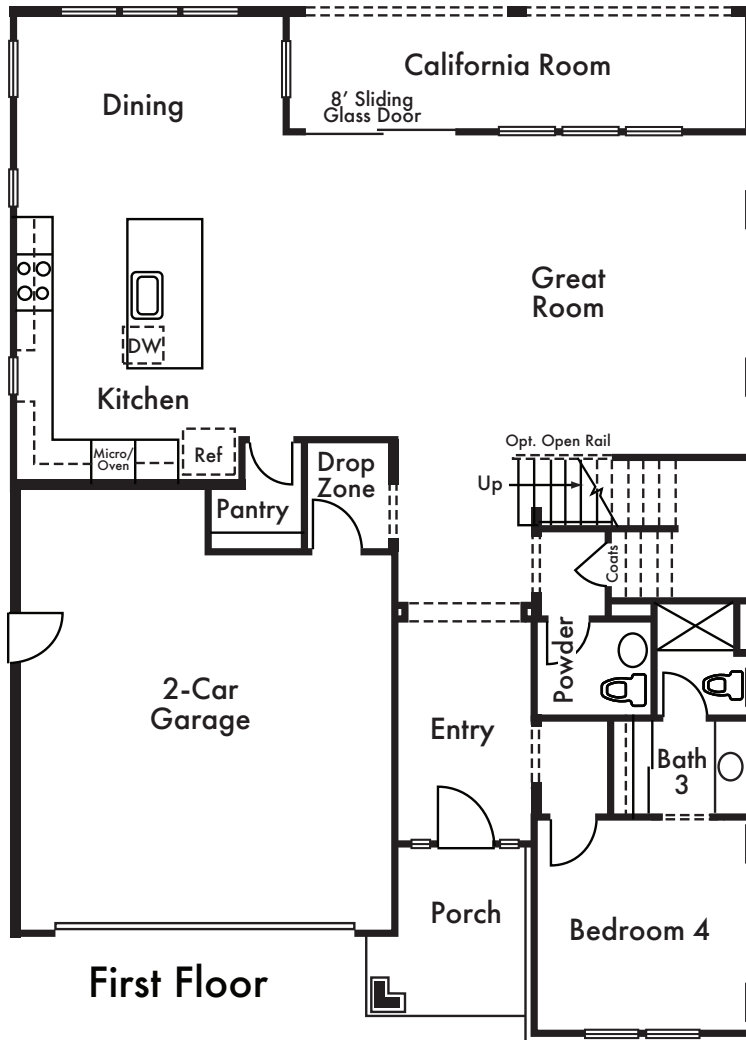

CORONADO

THE YARA

Approx. 2,871 Sq Ft

4 Bed

3.5 Bath

Loft

California Room

Dashed line denotes optional item in most instances. Floorplan modeled depicts Elevation A. Please refer to plans or other elevations. Floorplans are artist's conception and are not to scale. Window locations, wall sizes and square footage may vary per elevation. In an effort to improve its product, Signature Homes reserves the right to make changes without notice. See sales associate for details.