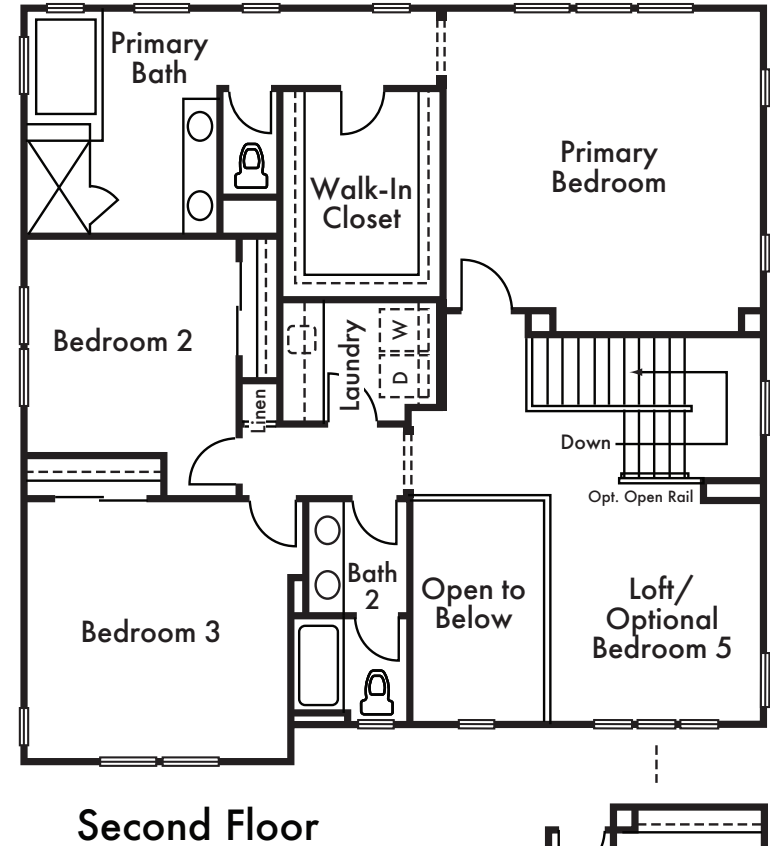

CORONADO

THE YARA

Approx. 2,871 Sq Ft

4 Bed

3.5 Bath

Loft

California Room

Dashed line denotes optional item in most instances. Floorplan modeled depicts Elevation A. Please refer to plans or other elevations. Floorplans are artist's conception and are not to scale. Window locations, wall sizes and square footage may vary per elevation. In an effort to improve its product, Signature Homes reserves the right to make changes without notice. See sales associate for details.