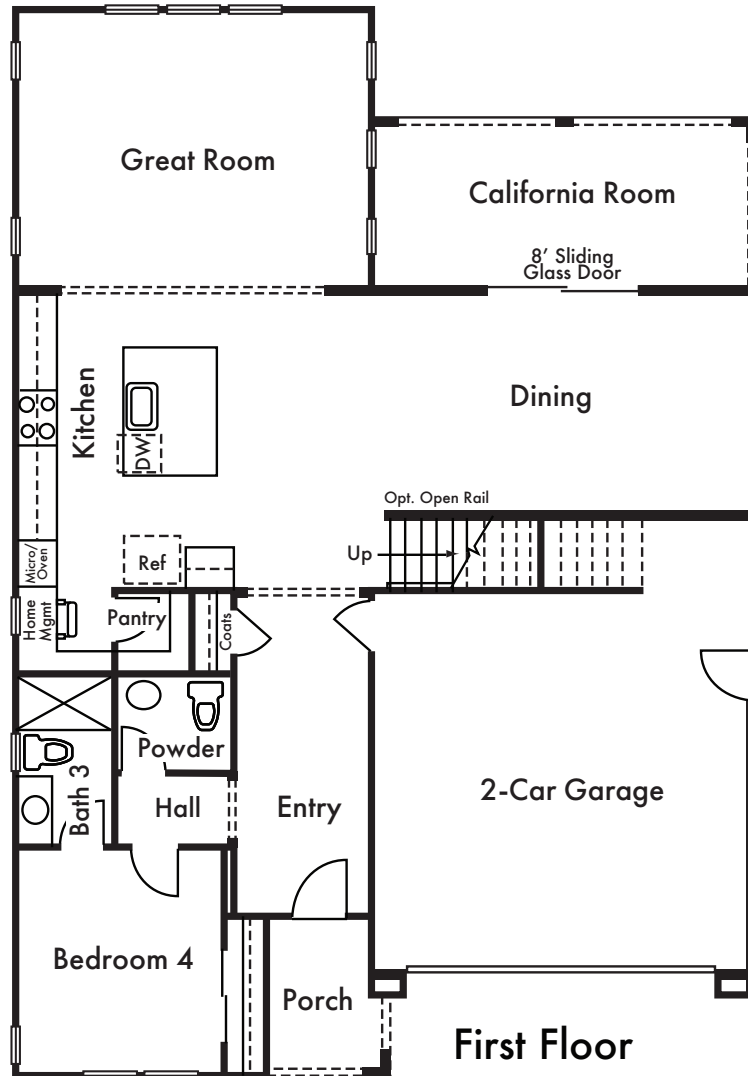

## THE PALOMA

Approx. 2,685 Sq Ft

4 Bed

3.5 Bath

Loft

California Room

Dashed line denotes optional item in most instances. Floorplan modeled depicts Elevation B. Please refer to plans or other elevations. Floorplans are artist's conception and are not to scale. Window locations, wall sizes and square footage may vary per elevation. In an effort to improve its product, Signature Homes reserves the right to make changes without notice. See sales associate for details.