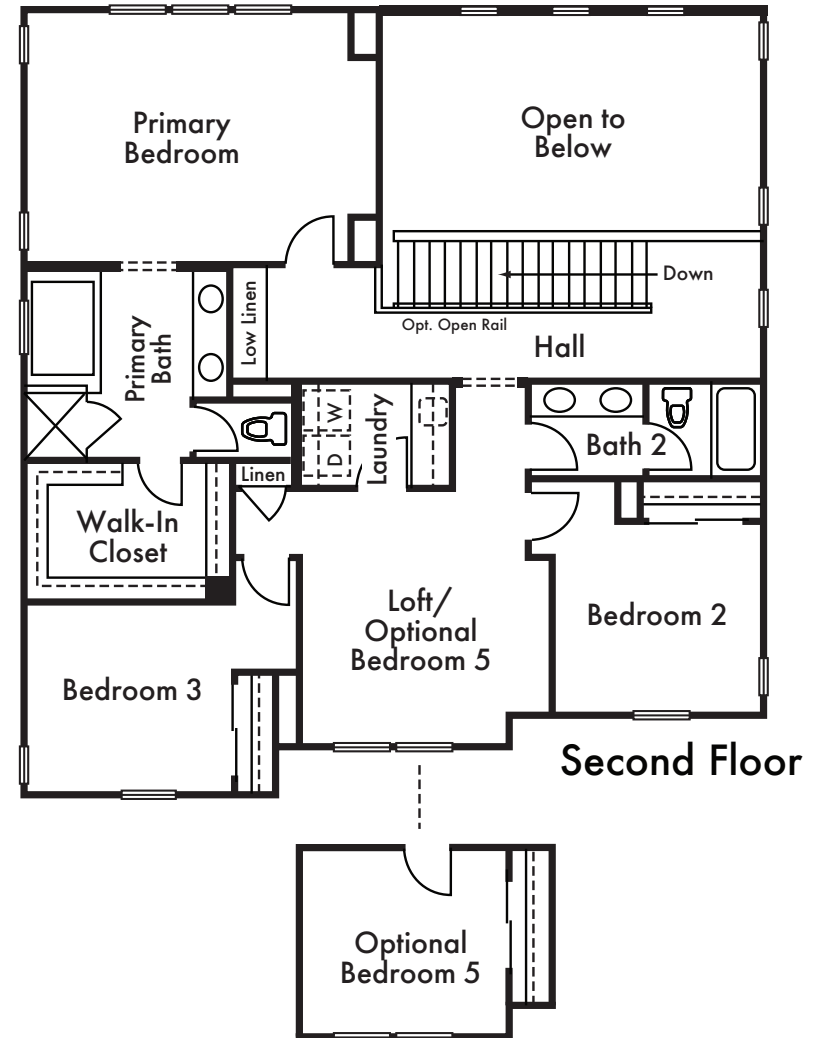

## THE PALOMA

Approx. 2,685 Sq Ft

4 Bed

3.5 Bath

Loft

California Room

Dashed line denotes optional item in most instances. Floorplan modeled depicts Elevation B. Please refer to plans or other elevations. Floorplans are artist's conception and are not to scale. Window locations, wall sizes and square footage may vary per elevation. In an effort to improve its product, Signature Homes reserves the right to make changes without notice. See sales associate for details.