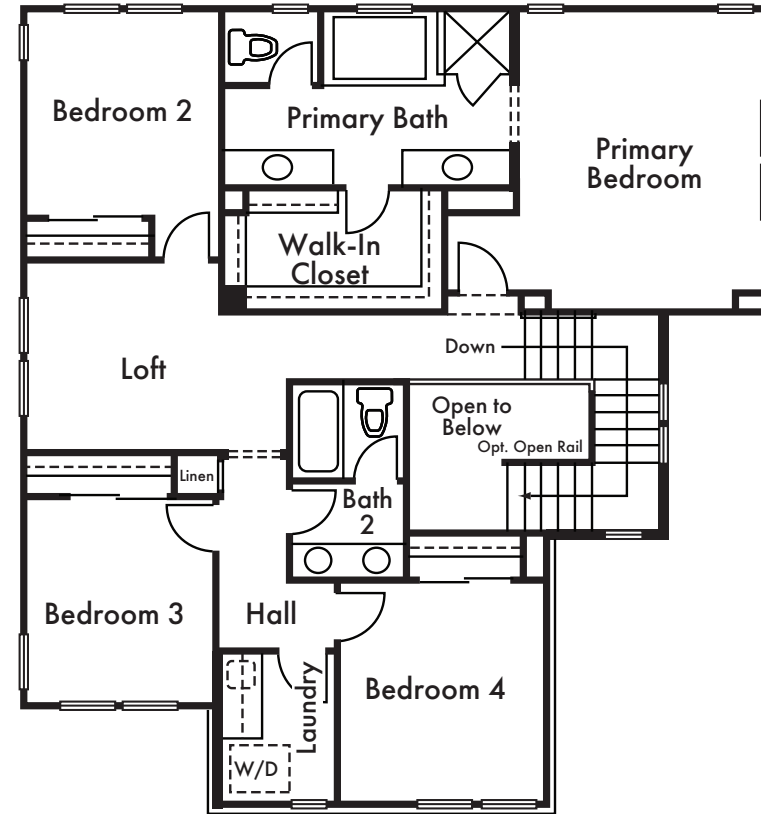

CORONADO

THE MARIPOSA

Approx. 2,500 Sq Ft

5 Bed

3 Bath

Loft

California Room

First Floor

Second Floor

Dashed line denotes optional item in most instances. Floorplan modeled depicts Elevation C. Please refer to plans or other elevations. Floorplans are artist's conception and are not to scale. Window locations, wall sizes and square footage may vary per elevation. In an effort to improve its product, Signature Homes reserves the right to make changes without notice. See sales associate for details.