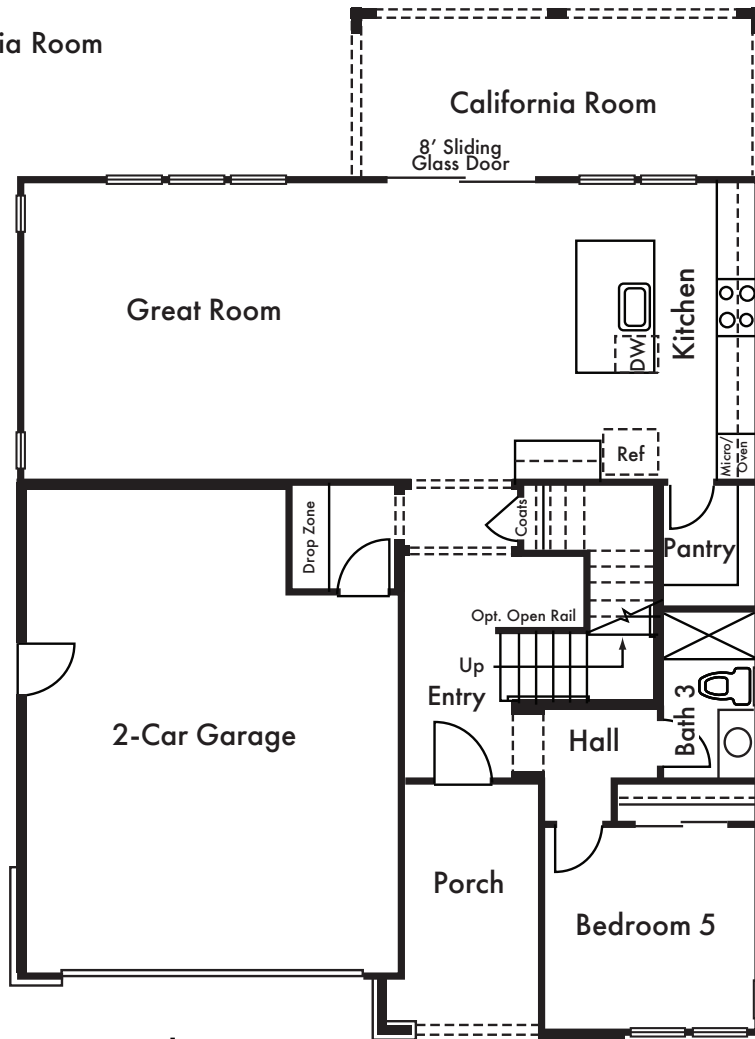

CORONADO

THE MARIPOSA

Approx. 2,500 Sq Ft

5 Bed

3 Bath

Loft

California Room

First Floor

Second Floor

Dashed line denotes optional item in most instances. Floorplan modeled depicts Elevation C. Please refer to plans or other elevations. Floorplans are artist's conception and are not to scale. Window locations, wall sizes and square footage may vary per elevation. In an effort to improve its product, Signature Homes reserves the right to make changes without notice. See sales associate for details.