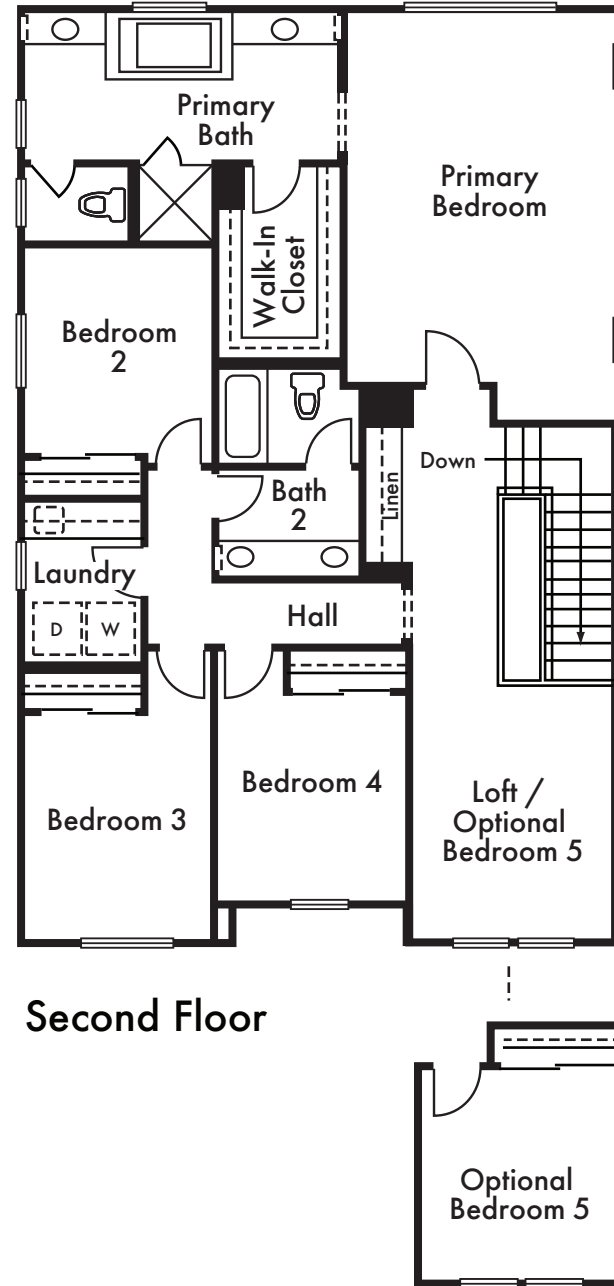

CATALINA

THE YERBA BUENA

Approx. 2,521 Sq Ft

4 Bed

2.5 Bath

Loft

Dashed line denotes optional item in most instances. Floorplan modeled depicts Elevation A. Please refer to plans or other elevations. Floorplans are artist's conception and are not to scale. Window locations, wall sizes and square footage may vary per elevation. In an effort to improve its product, Signature Homes reserves the right to make changes without notice. See sales associate for details.