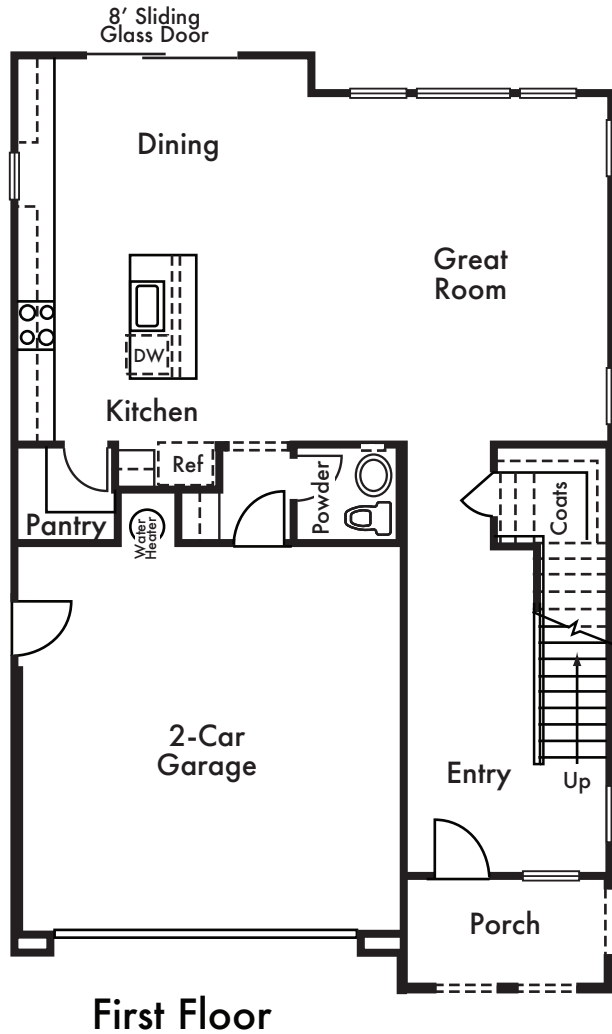

CATALINA

THE YERBA BUENA

Approx. 2,521 Sq Ft

4 Bed

2.5 Bath

Loft

Dashed line denotes optional item in most instances. Floorplan modeled depicts Elevation A. Please refer to plans or other elevations. Floorplans are artist's conception and are not to scale. Window locations, wall sizes and square footage may vary per elevation. In an effort to improve its product, Signature Homes reserves the right to make changes without notice. See sales associate for details.