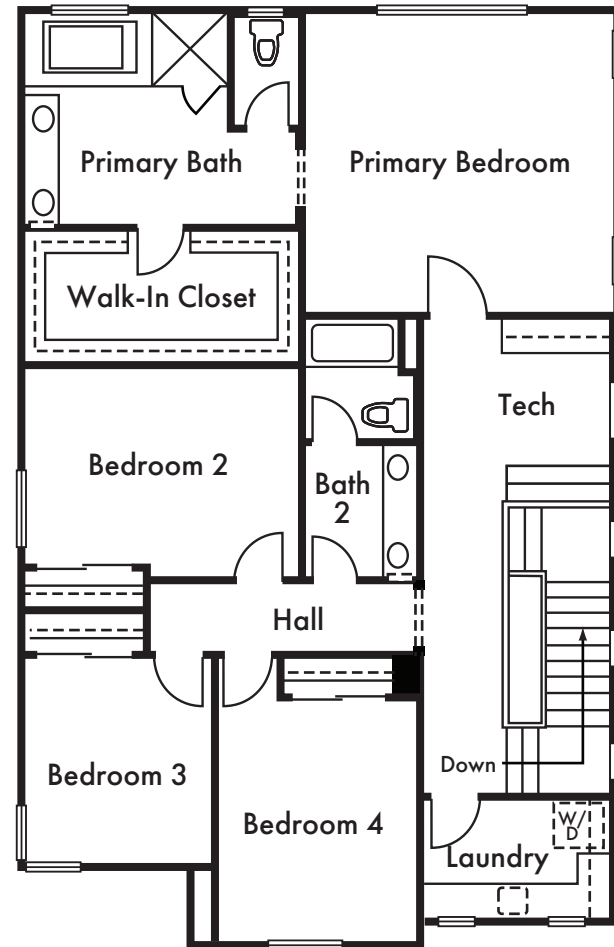

CATALINA

THE VICTORIA

Approx. 2,367 Sq Ft

4 Bed

2.5 Bath

Tech

California Room

First Floor

Second Floor