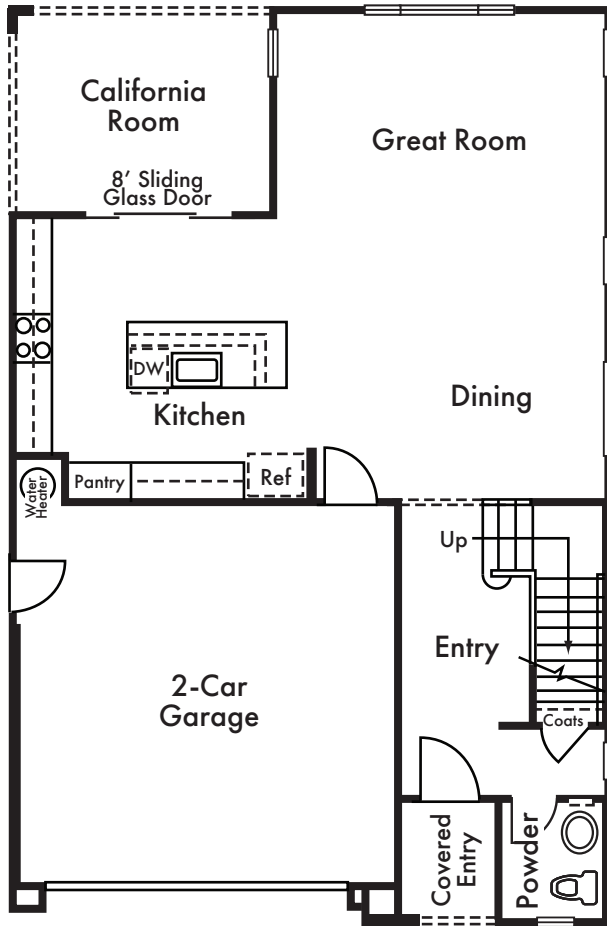

CATALINA

THE VICTORIA

Approx. 2,367 Sq Ft

4 Bed

2.5 Bath

Tech

California Room

First Floor

Second Floor