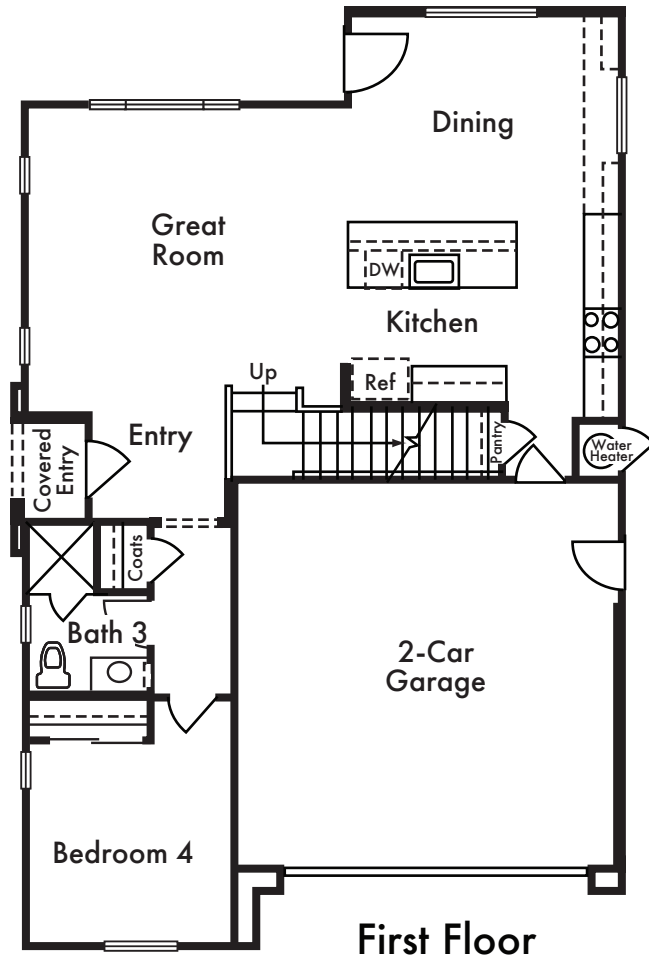

# CATALINA

## THE TIBERON

Approx. 2,143 Sq Ft

4 Bed

3 Bath

Dashed line denotes optional item in most instances. Floorplan modeled depicts Elevation D. Please refer to plans or other elevations. Floorplans are artist's conception and are not to scale. Window locations, wall sizes and square footage may vary per elevation. In an effort to improve its product, Signature Homes reserves the right to make changes without notice. See sales associate for details.