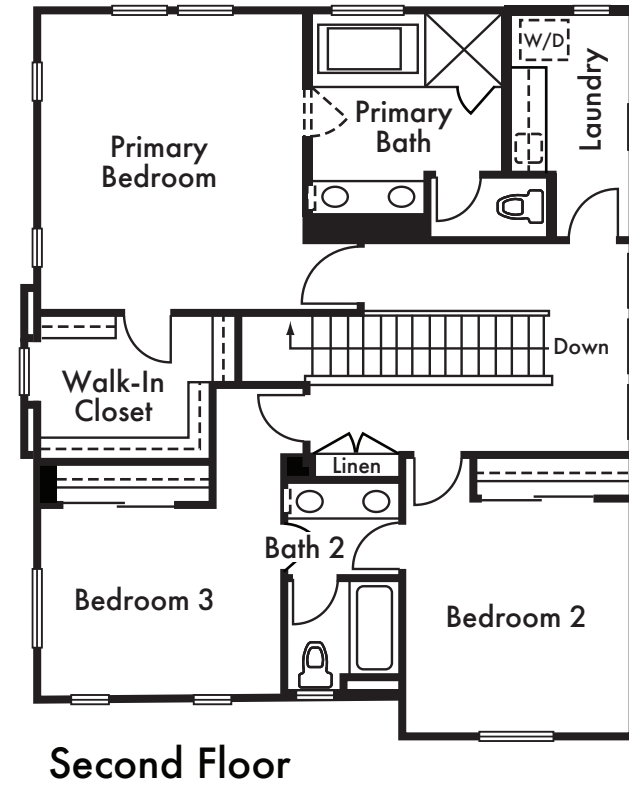

# CATALINA

## THE TIBERON

Approx. 2,143 Sq Ft

4 Bed

3 Bath

Dashed line denotes optional item in most instances. Floorplan modeled depicts Elevation D. Please refer to plans or other elevations. Floorplans are artist's conception and are not to scale. Window locations, wall sizes and square footage may vary per elevation. In an effort to improve its product, Signature Homes reserves the right to make changes without notice. See sales associate for details.