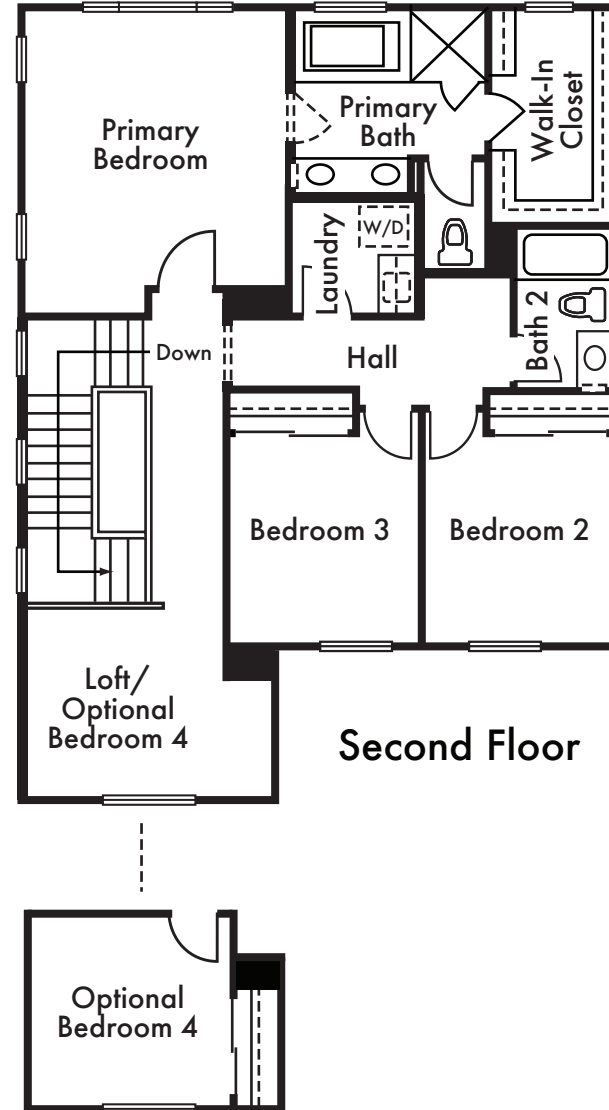

CATALINA

THE BELVEDERE

Approx. 1,940 Sq Ft

3 Bed

2.5 Bath

Loft

Dashed line denotes optional item in most instances. Floorplan modeled depicts Elevation B. Please refer to plans or other elevations. Floorplans are artist's conception and are not to scale. Window locations, wall sizes and square footage may vary per elevation. In an effort to improve its product, Signature Homes reserves the right to make changes without notice. See sales associate for details.