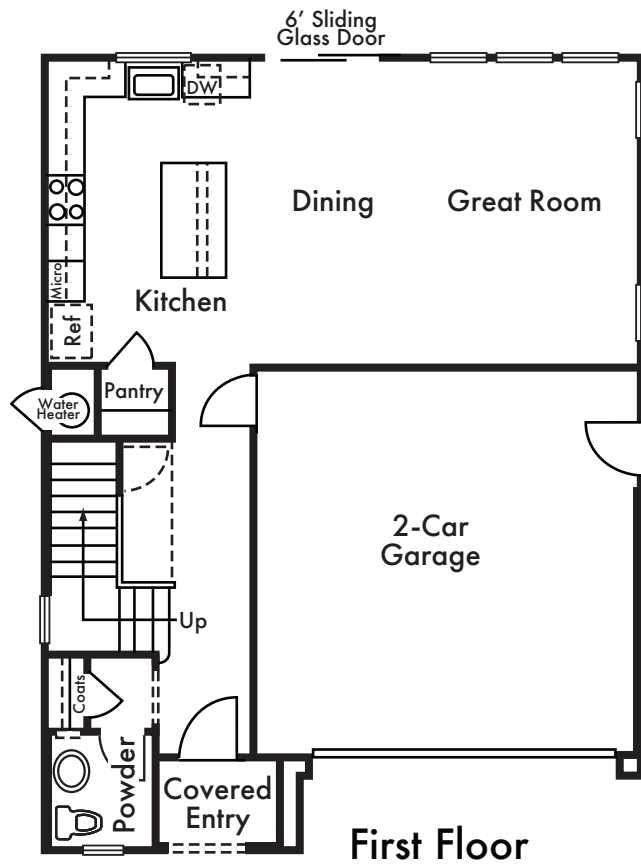

CATALINA

THE BELVEDERE

Approx. 1,940 Sq Ft

3 Bed

2.5 Bath

Loft

Dashed line denotes optional item in most instances. Floorplan modeled depicts Elevation B. Please refer to plans or other elevations. Floorplans are artist's conception and are not to scale. Window locations, wall sizes and square footage may vary per elevation. In an effort to improve its product, Signature Homes reserves the right to make changes without notice. See sales associate for details.