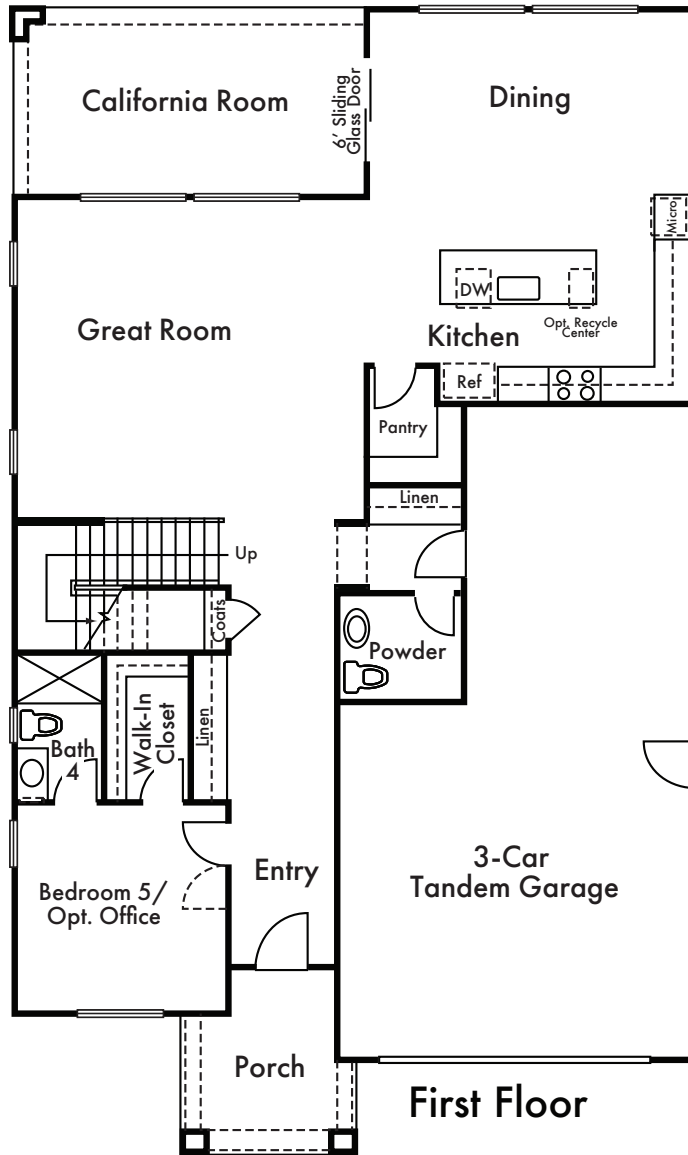

LUMINA

RESIDENCE 4

Approx. 3,149 Sq Ft

5 Bed

4.5 Bath

California Room

Dashed line denotes optional item in most instances. Floorplan modeled depicts Elevation C. Please refer to plans or other elevations. Floorplans are artist's conception and are not to scale. Window locations, wall sizes and square footage may vary per elevation. In an effort to improve its product, Signature Homes reserves the right to make changes without notice. See sales associate for details.