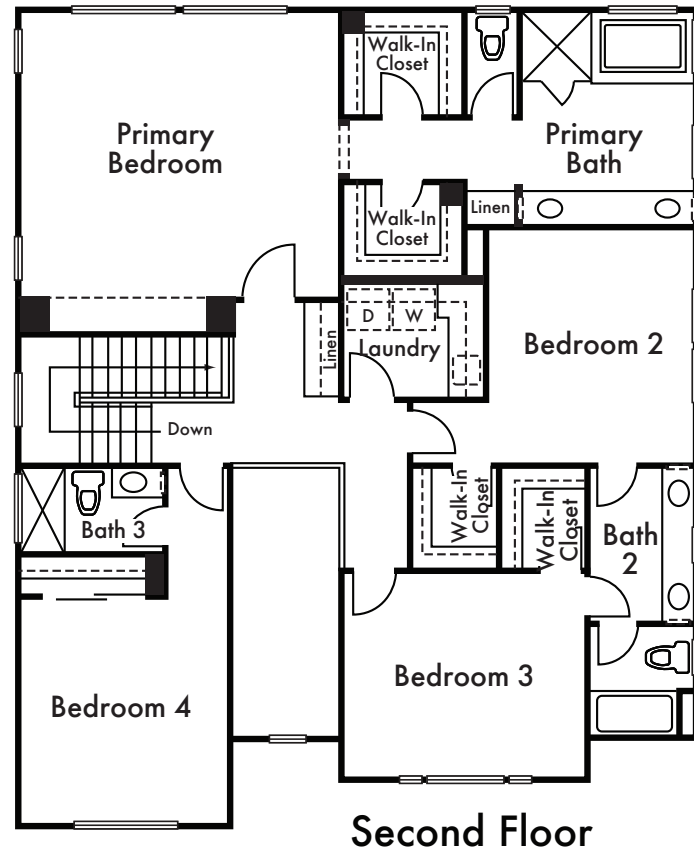

LUMINA

RESIDENCE 4

Approx. 3,149 Sq Ft

5 Bed

4.5 Bath

California Room

Dashed line denotes optional item in most instances. Floorplan modeled depicts Elevation C. Please refer to plans or other elevations. Floorplans are artist's conception and are not to scale. Window locations, wall sizes and square footage may vary per elevation. In an effort to improve its product, Signature Homes reserves the right to make changes without notice. See sales associate for details.