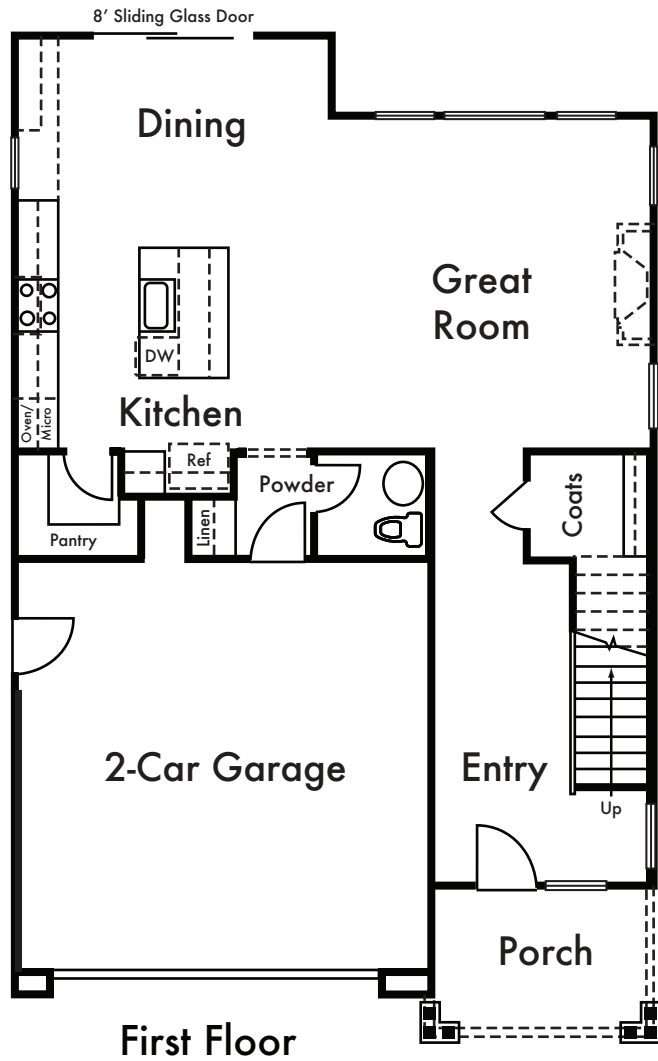

LEGACY

RESIDENCE 3

Approx. 2,408 Sq Ft

4 Bed

2.5 Bath

Loft

Floorplan modeled depicts Elevation C. Please refer to plans or other elevations. Floorplans are artist's conception and are not to scale. Window locations, wall sizes and square footage may vary per elevation. In an effort to improve its product, Signature Homes reserves the right to make changes without notice. See sales associate for details.