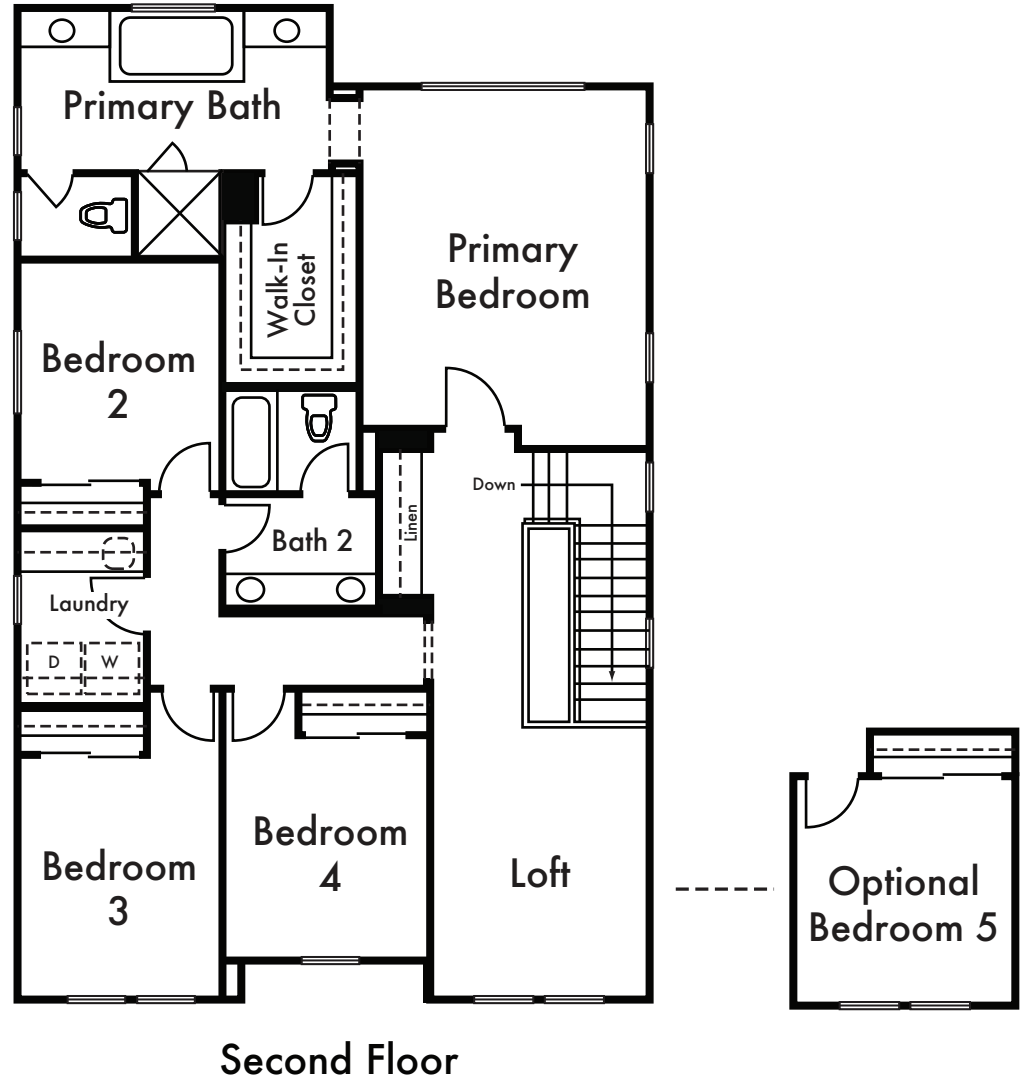

LEGACY

RESIDENCE 3

Approx. 2,408 Sq Ft

4 Bed

2.5 Bath

Loft

Floorplan modeled depicts Elevation C. Please refer to plans or other elevations. Floorplans are artist's conception and are not to scale. Window locations, wall sizes and square footage may vary per elevation. In an effort to improve its product, Signature Homes reserves the right to make changes without notice. See sales associate for details.