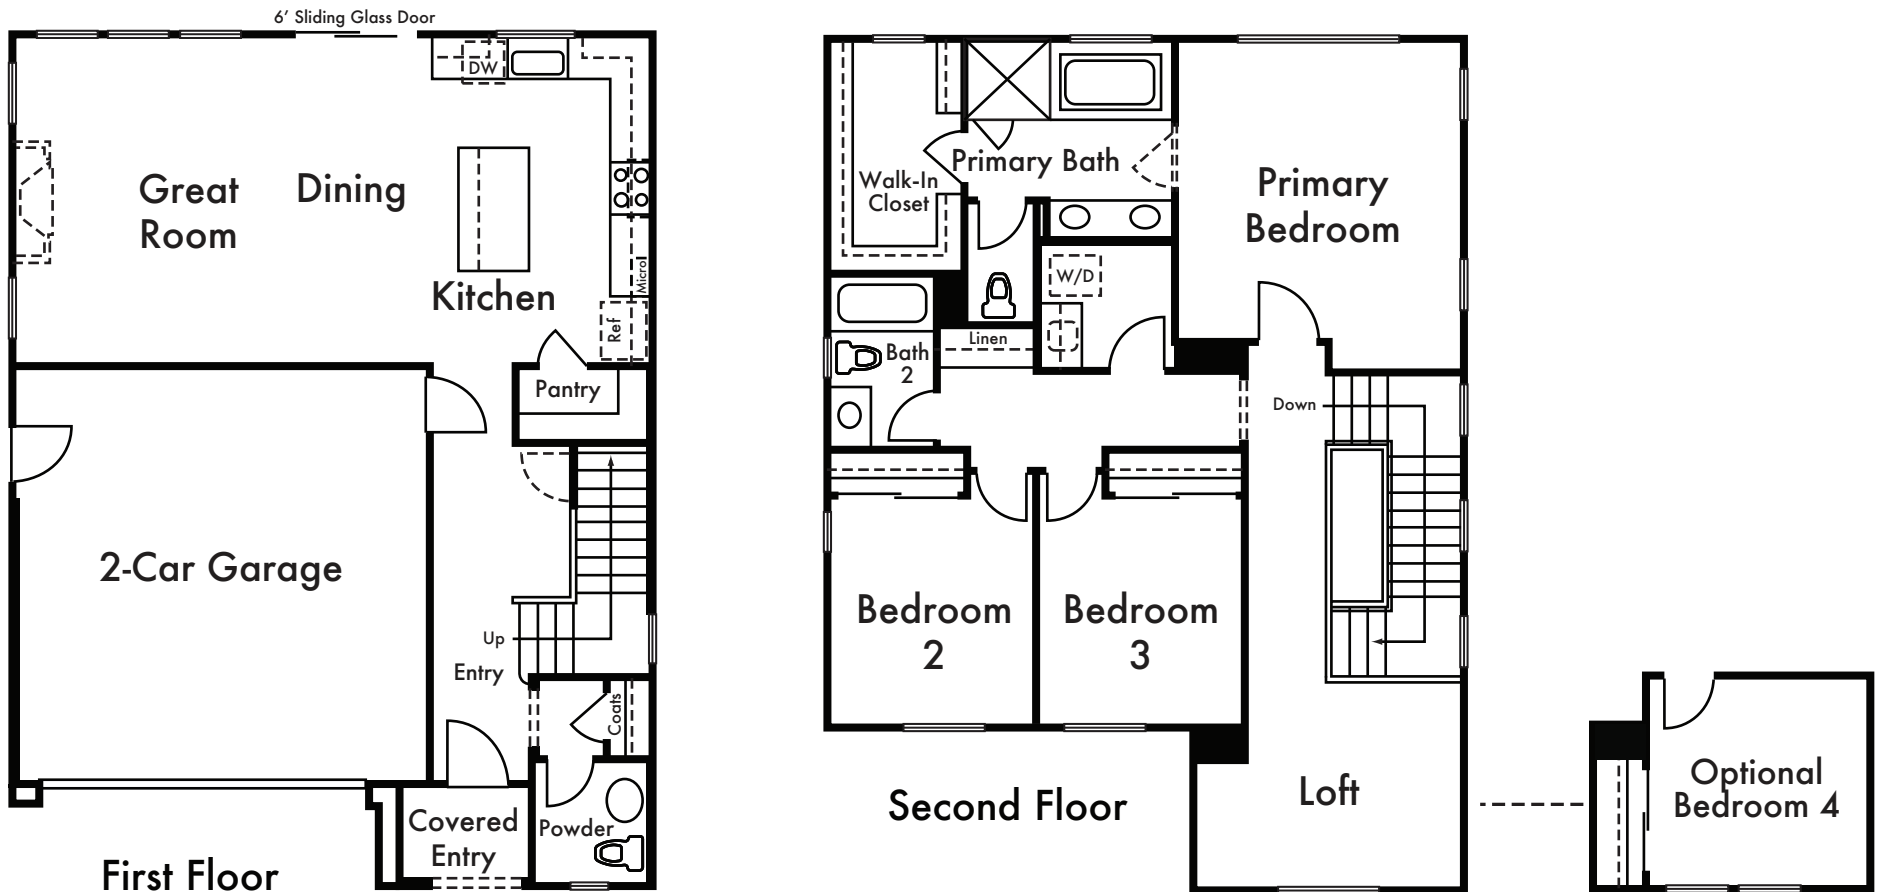

## RESIDENCE 1

Approx. 1,940 Sq Ft

3 Bed

2.5 Bath

Loft

Floorplan modeled depicts Elevation B. Please refer to plans or other elevations. Floorplans are artist's conception and are not to scale. Window locations, wall sizes and square footage may vary per elevation. In an effort to improve its product, Signature Homes reserves the right to make changes without notice. See sales associate for details.