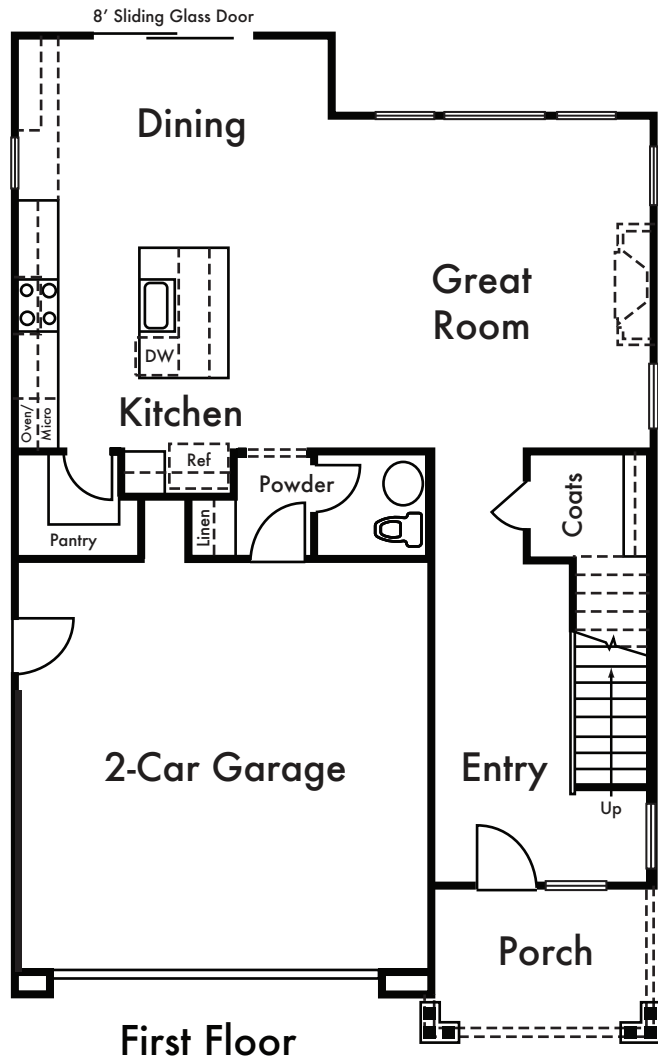

LEGACY

RESIDENCE 3

Approx. 2,408 Sq Ft

4 Bed

2.5 Bath

Loft

*Floorplan depicts elevation C. Please refer to plans for other elevations.