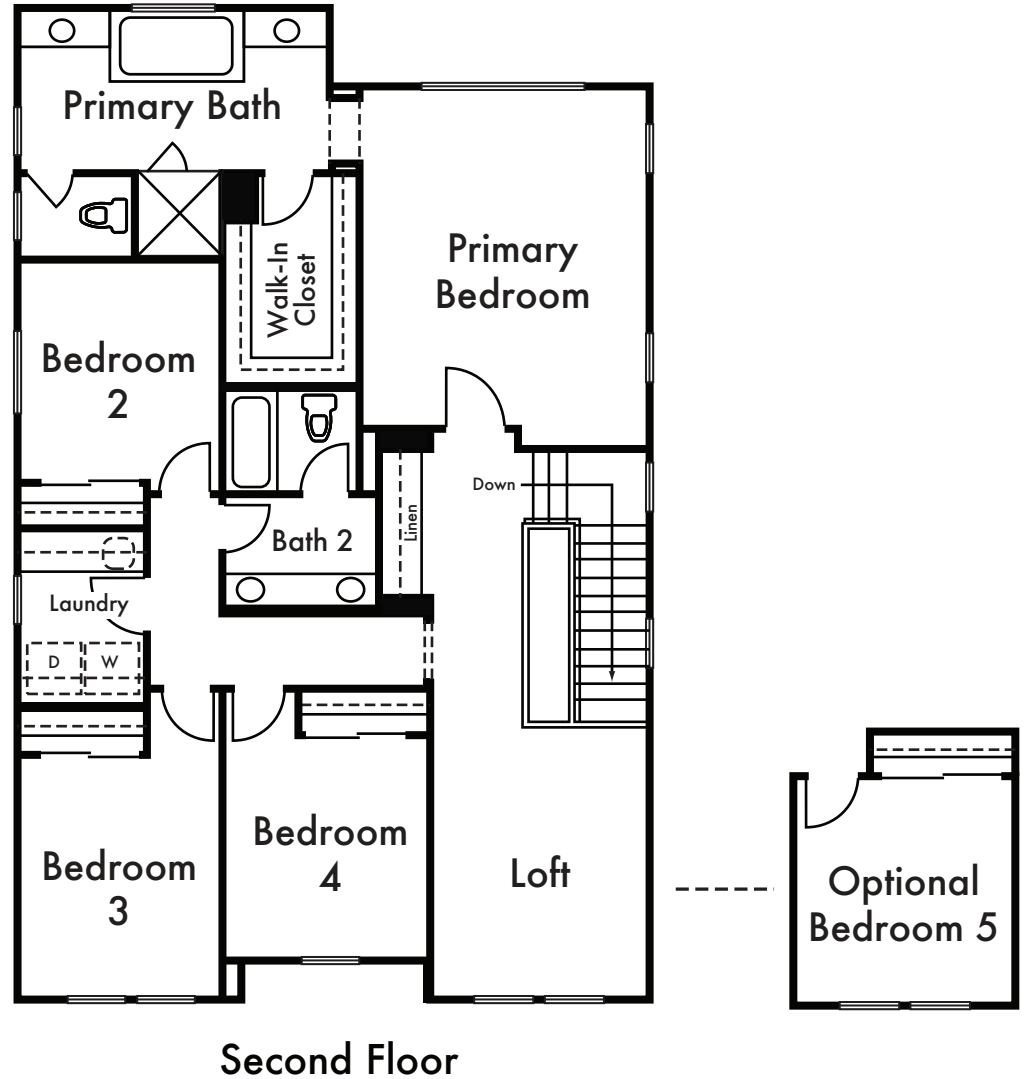

LEGACY

RESIDENCE 3

Approx. 2,408 Sq Ft

4 Bed

2.5 Bath

Loft

*Floorplan depicts elevation C. Please refer to plans for other elevations.