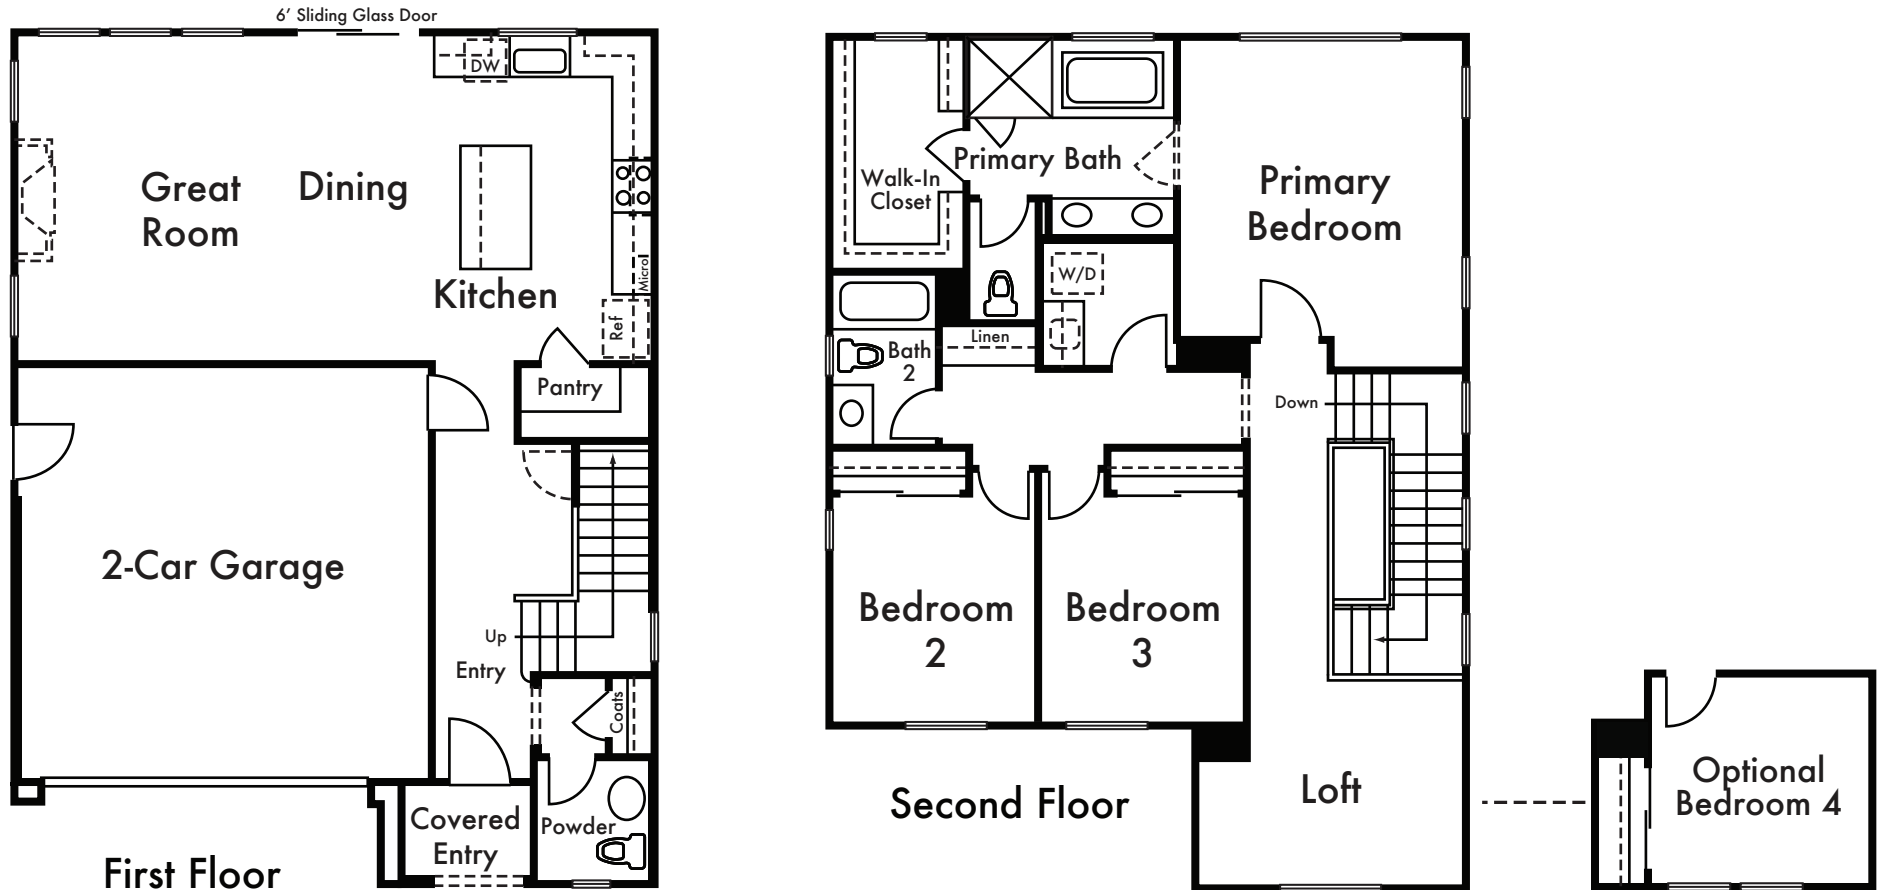

LEGACY

RESIDENCE 1

Approx. 1,940 Sq Ft

3 Bed

2.5 Bath

Loft

*Floorplan depicts elevation B. Please refer to plans for other elevations.