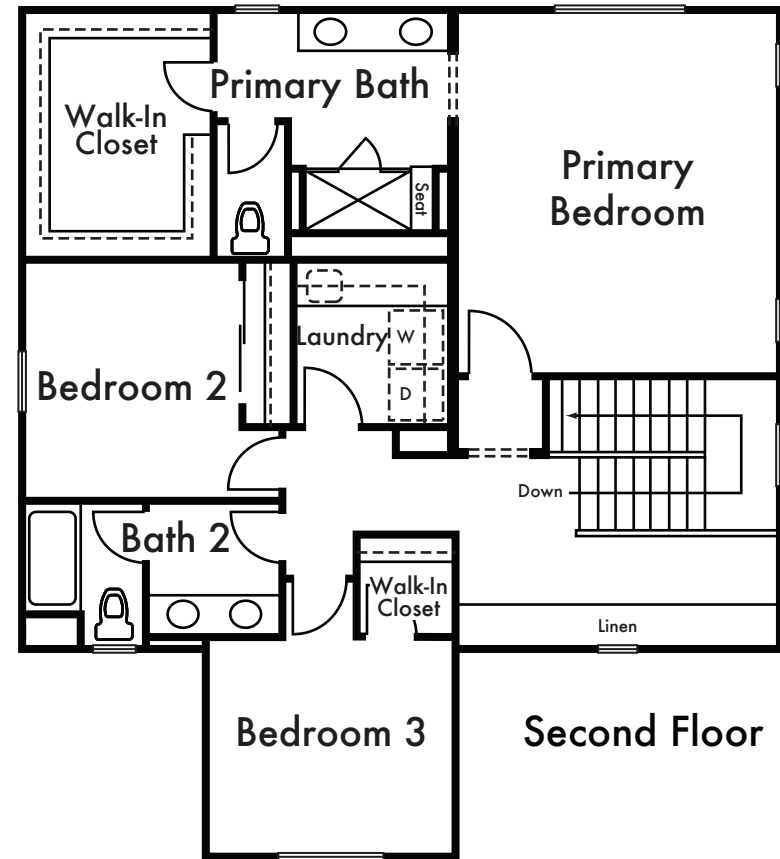

ENTRADA II

THE INICIO

Approx. 2,174 Sq Ft

4 Bed

3 Bath

*Floorplan depicts elevation B. Please refer to plans for other elevations.