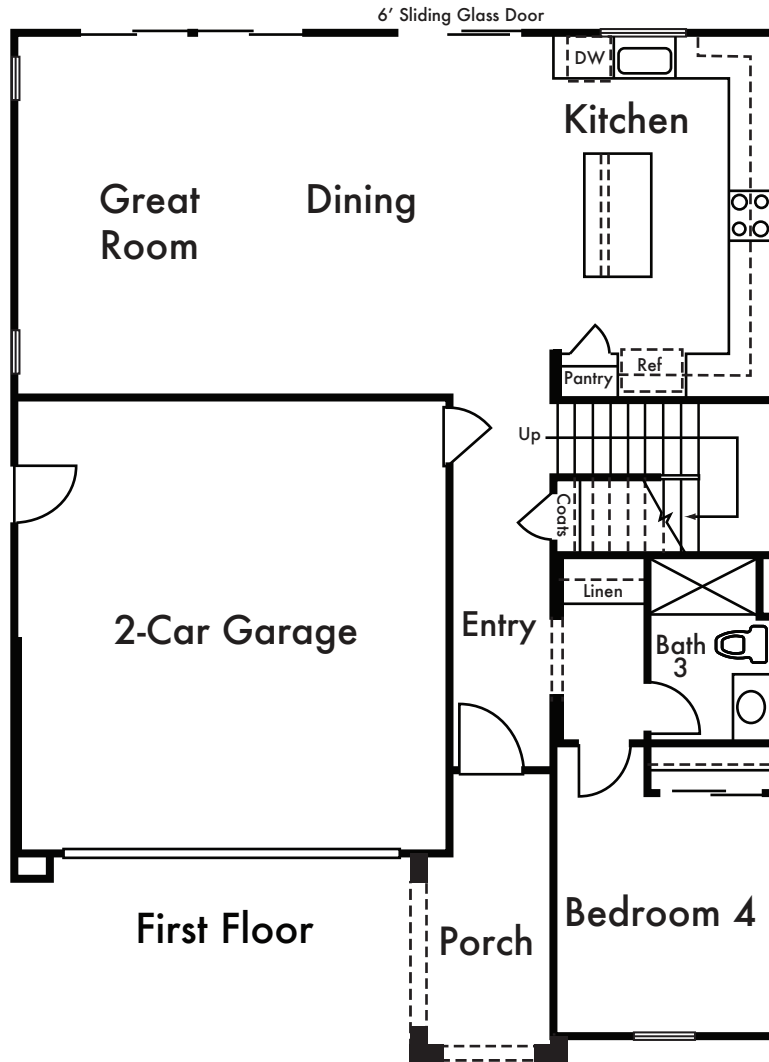

ENTRADA II

THE INICIO

Approx. 2,174 Sq Ft

4 Bed

3 Bath

*Floorplan depicts elevation B. Please refer to plans for other elevations.