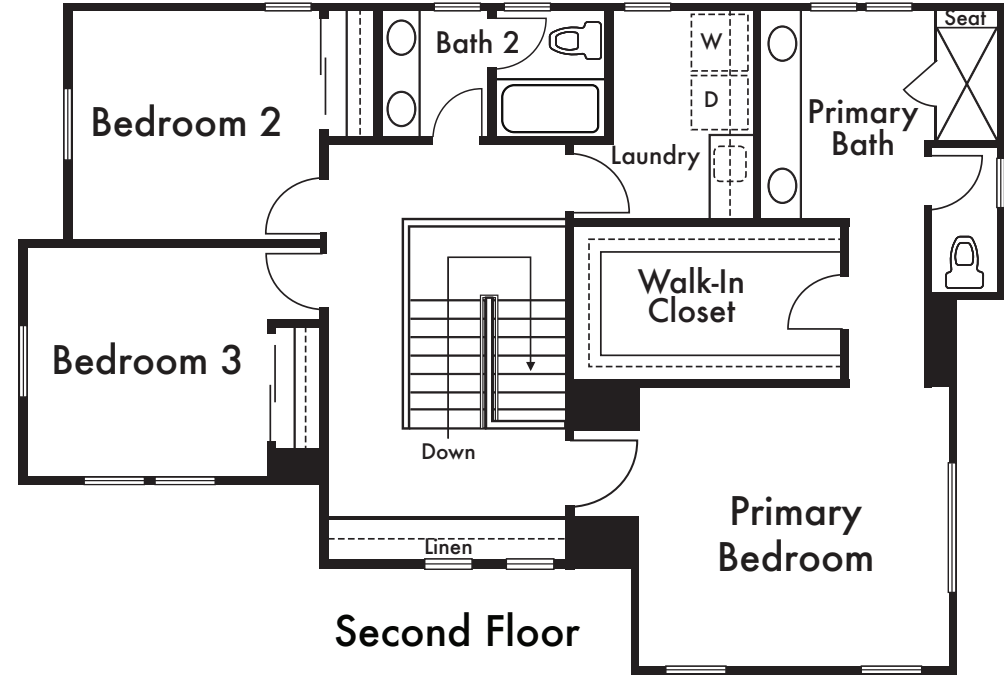

# ENTRADA II

THE VENIDA

Approx. 1,992 Sq Ft

4 Bed

3 Bath

First Floor

Second Floor

\*Floorplan depicts modeled elevation C. Please refer to plans for other elevations.