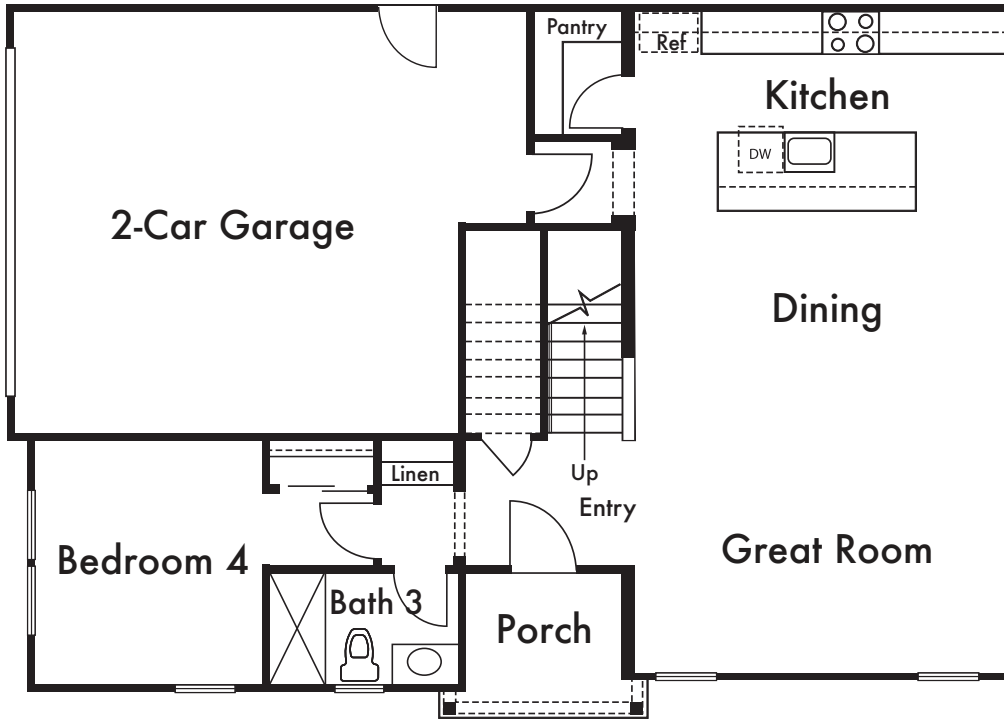

# ENTRADA II

THE VENIDA

Approx. 1,992 Sq Ft

4 Bed

3 Bath

First Floor

Second Floor

\*Floorplan depicts modeled elevation C. Please refer to plans for other elevations.