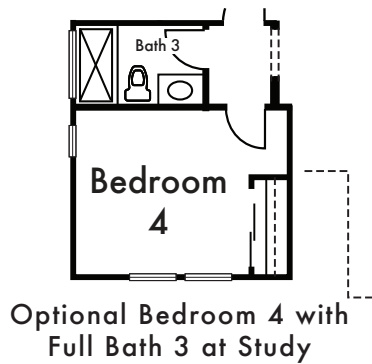

BRISTOL

RESIDENCE 1

Approx. 2,258 Sq Ft

3 Bed

2.5 Bath

Optional Bedroom 5 at Loft

Optional Bedroom 4 with Full Bath 3 at Study