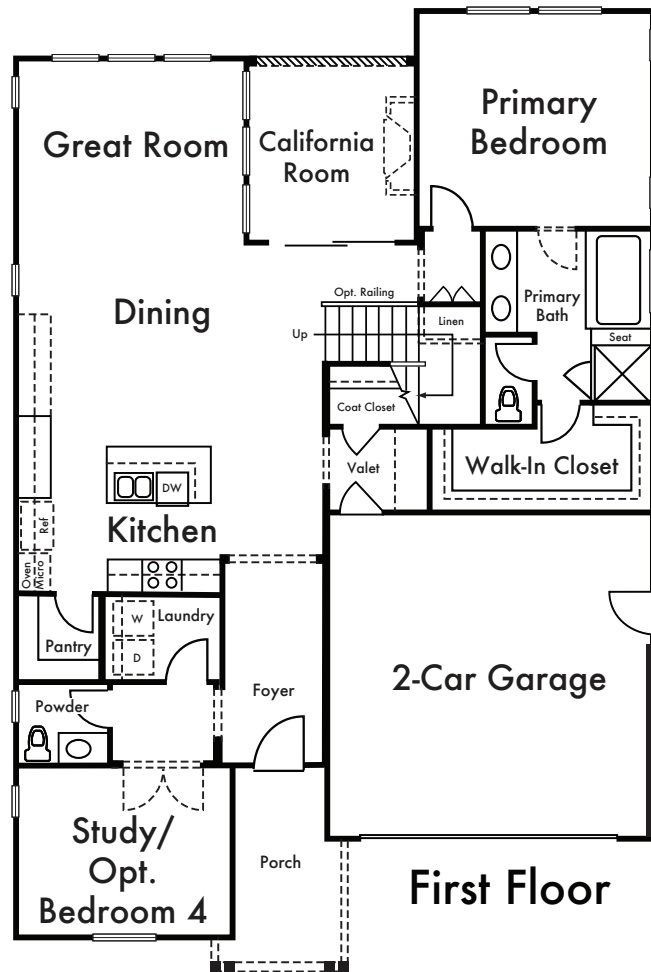

BRISTOL

RESIDENCE 1

Approx. 2,258 Sq Ft

3 Bed

2.5 Bath

Optional Bedroom 5 at Loft

Optional Bedroom 4 with Full Bath 3 at Study