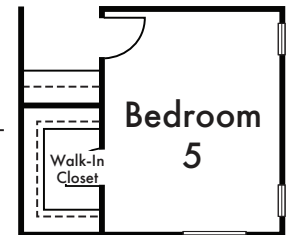

BRISTOL

RESIDENCE 1

Approx. 2,258 Sq Ft

3 Bed

2.5 Bath

Optional Bedroom 5 at Loft

Optional Bedroom 4 with Full Bath 3 at Study