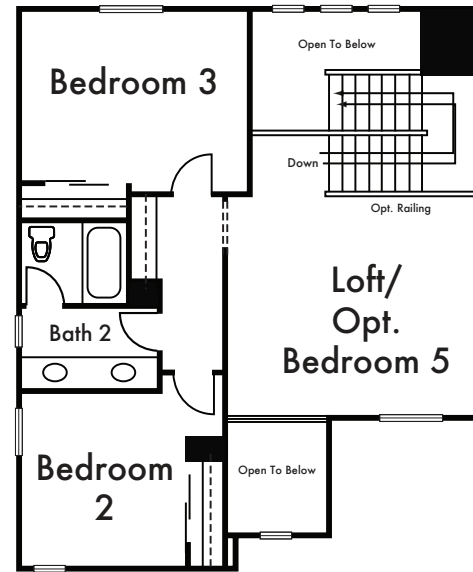

BRISTOL

RESIDENCE 1

Approx. 2,258 Sq Ft

3 Bed

2.5 Bath

Optional Bedroom 5 at Loft

Optional Bedroom 4 with Full Bath 3 at Study