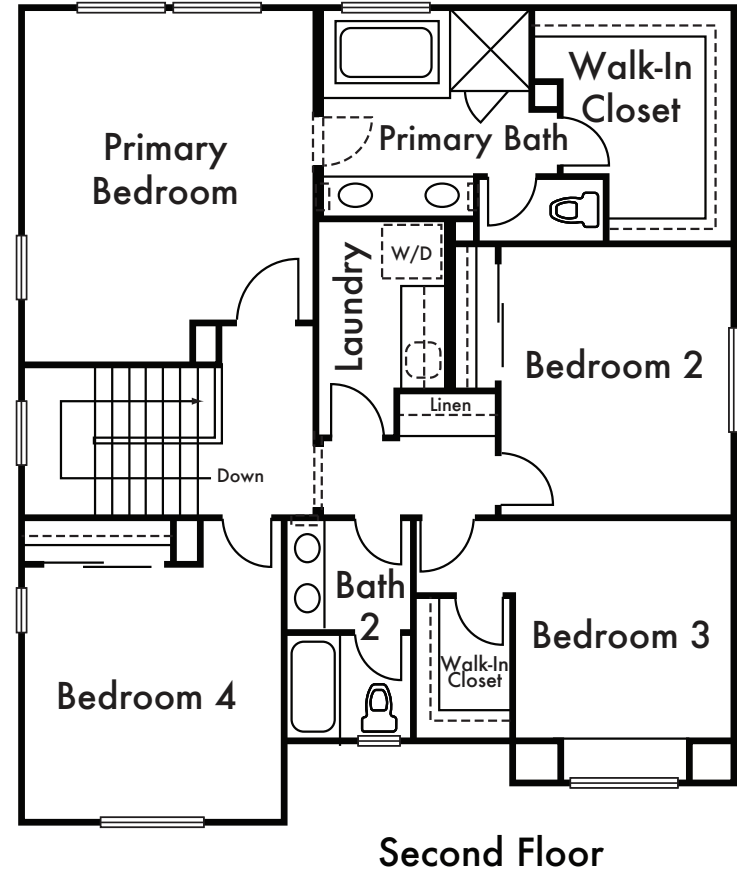

ACACIA

RESIDENCE 2

Approx. 2,275 Sq Ft

4 Bed

2.5 Bath

Office

*Floorplan depicts elevation A. Please refer to plans for other elevations.