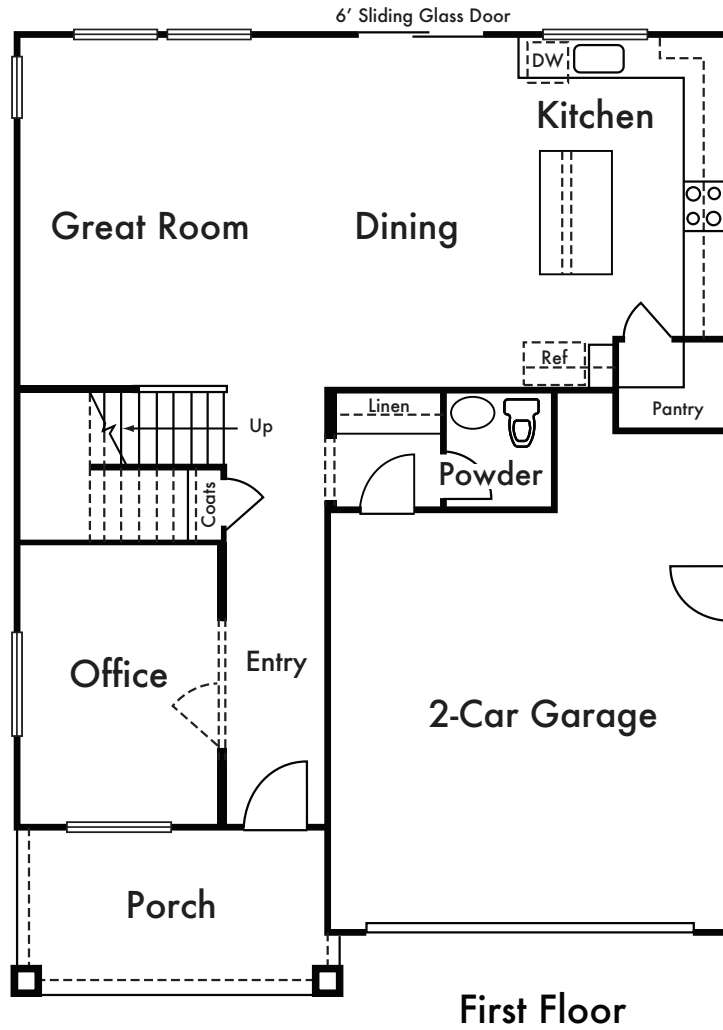

ACACIA

RESIDENCE 2

Approx. 2,275 Sq Ft

4 Bed

2.5 Bath

Office

*Floorplan depicts elevation A. Please refer to plans for other elevations.