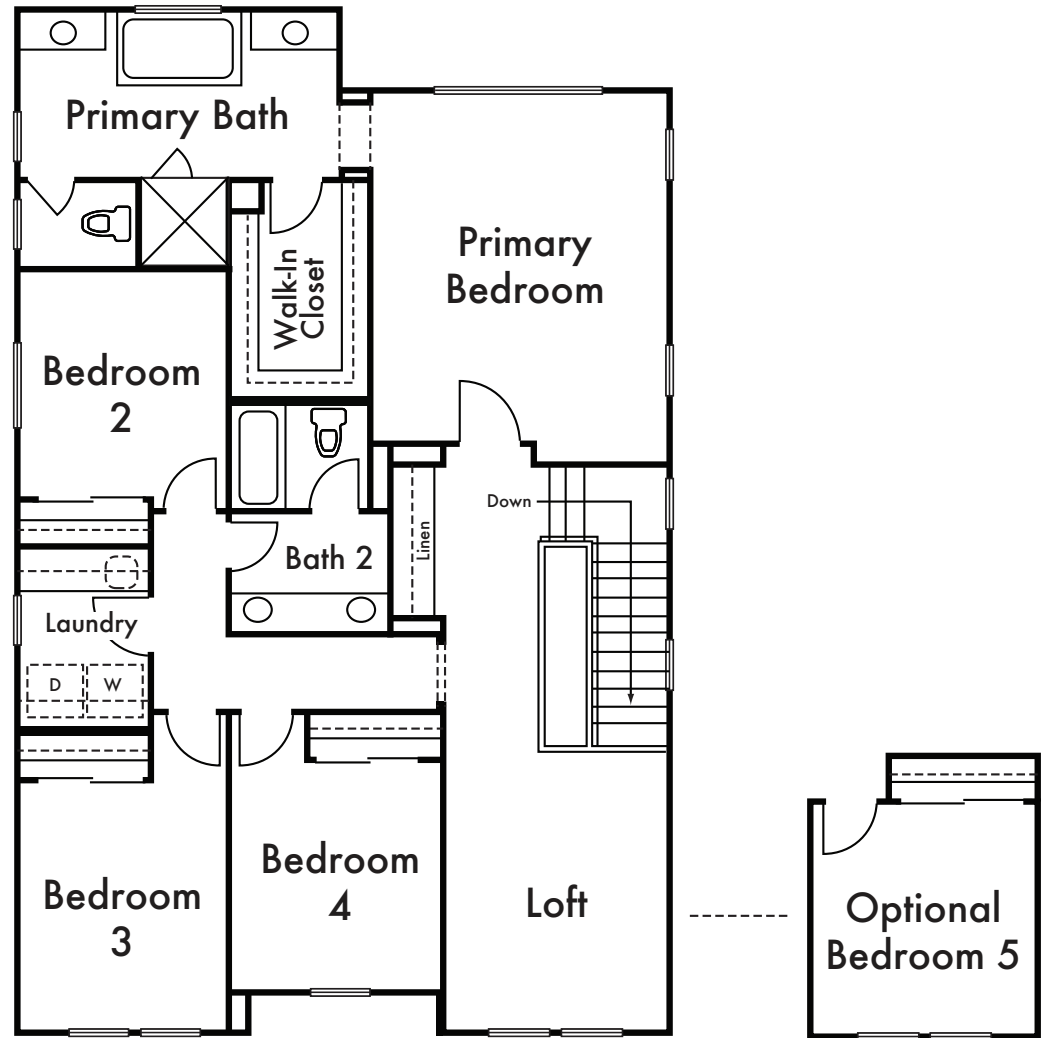

# LEGACY

## RESIDENCE 3

Approx. 2,408 Sq Ft

4 Bed

2.5 Bath

Loft

\*Floorplan depicts elevation C. Please refer to plans for other elevations.