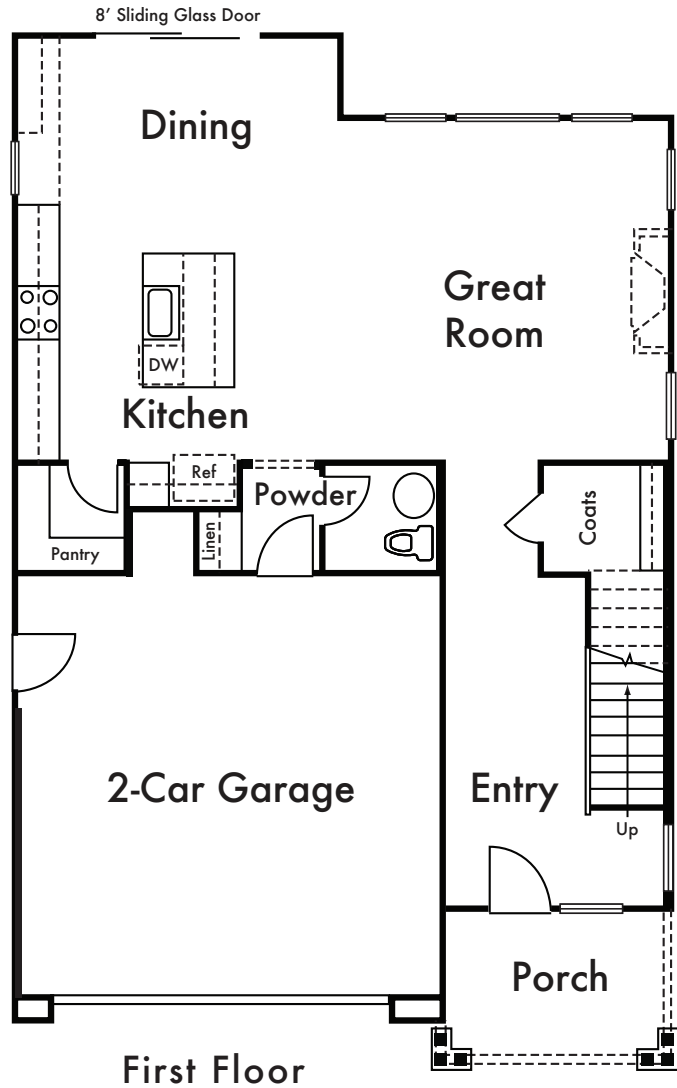

# LEGACY

## RESIDENCE 3

Approx. 2,408 Sq Ft

4 Bed

2.5 Bath

Loft

\*Floorplan depicts elevation C. Please refer to plans for other elevations.