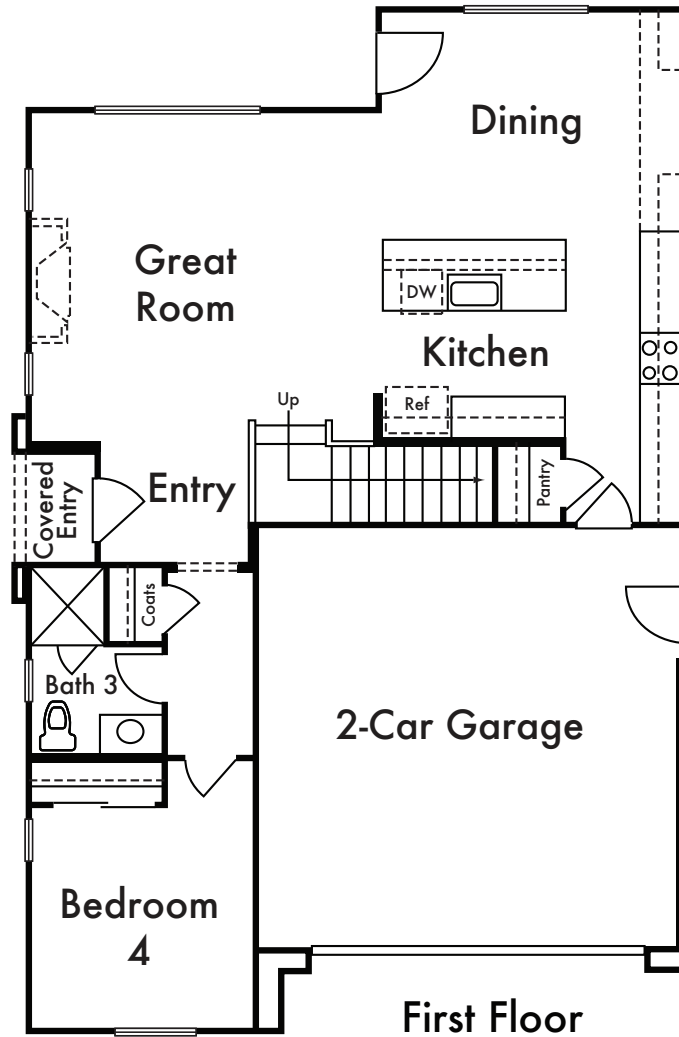

LEGACY

RESIDENCE 2

Approx. 2,143 Sq Ft

4 Bed

3 Bath

*Floorplan depicts elevation A. Please refer to plans for other elevations.