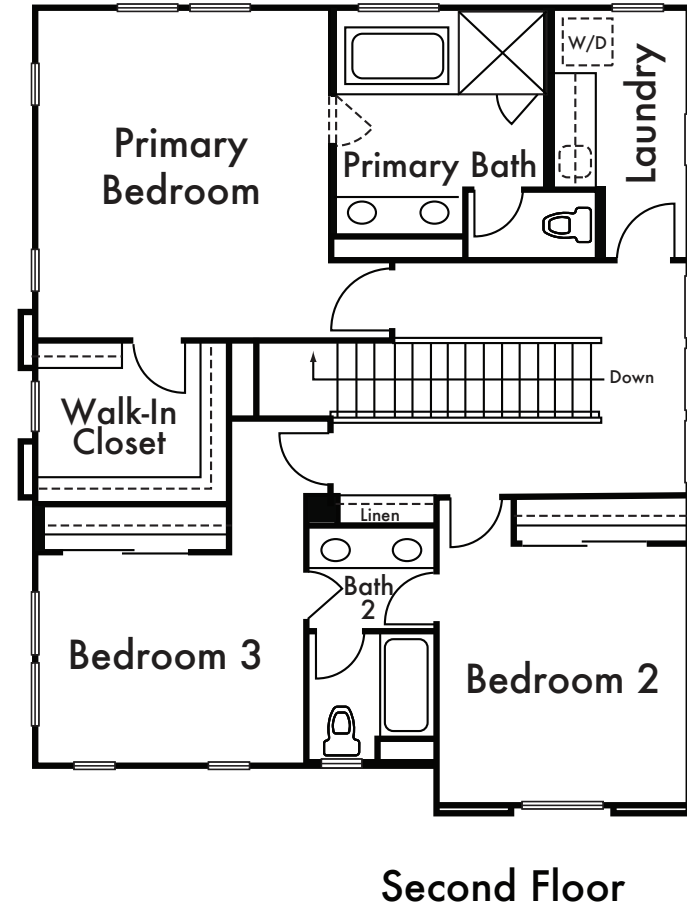

LEGACY

RESIDENCE 2

Approx. 2,143 Sq Ft

4 Bed

3 Bath

*Floorplan depicts elevation A. Please refer to plans for other elevations.