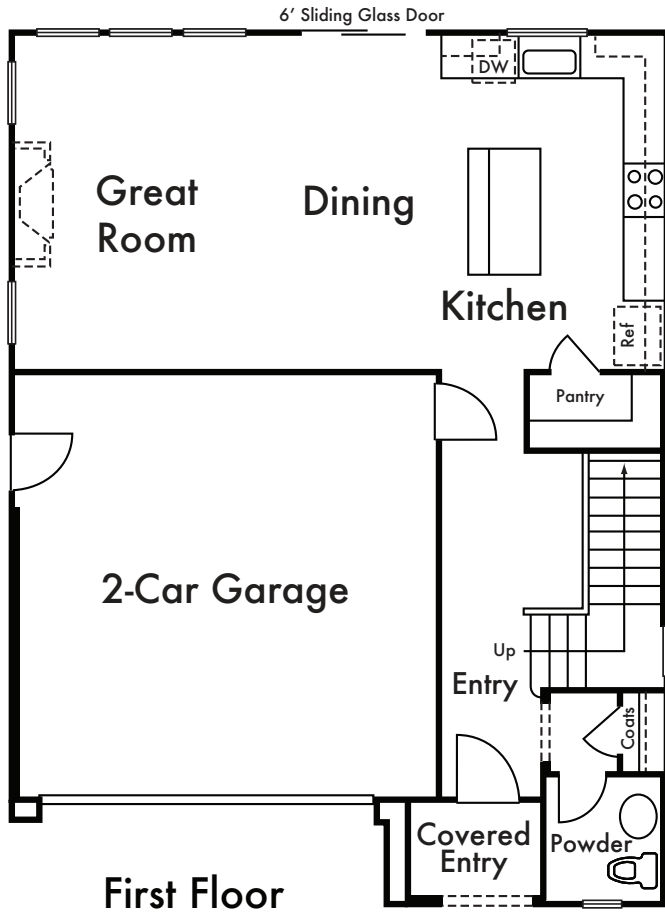

## RESIDENCE 1

Approx. 1,940 Sq Ft

3 Bed

2.5 Bath

Loft

\*Floorplan depicts elevation B. Please refer to plans for other elevations.