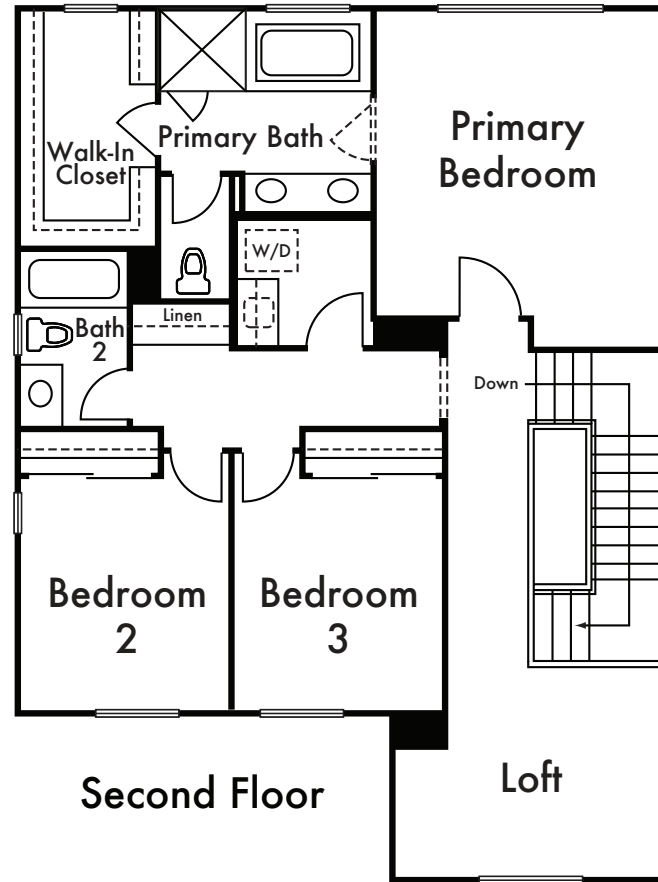

## RESIDENCE 1

Approx. 1,940 Sq Ft

3 Bed

2.5 Bath

Loft

\*Floorplan depicts elevation B. Please refer to plans for other elevations.