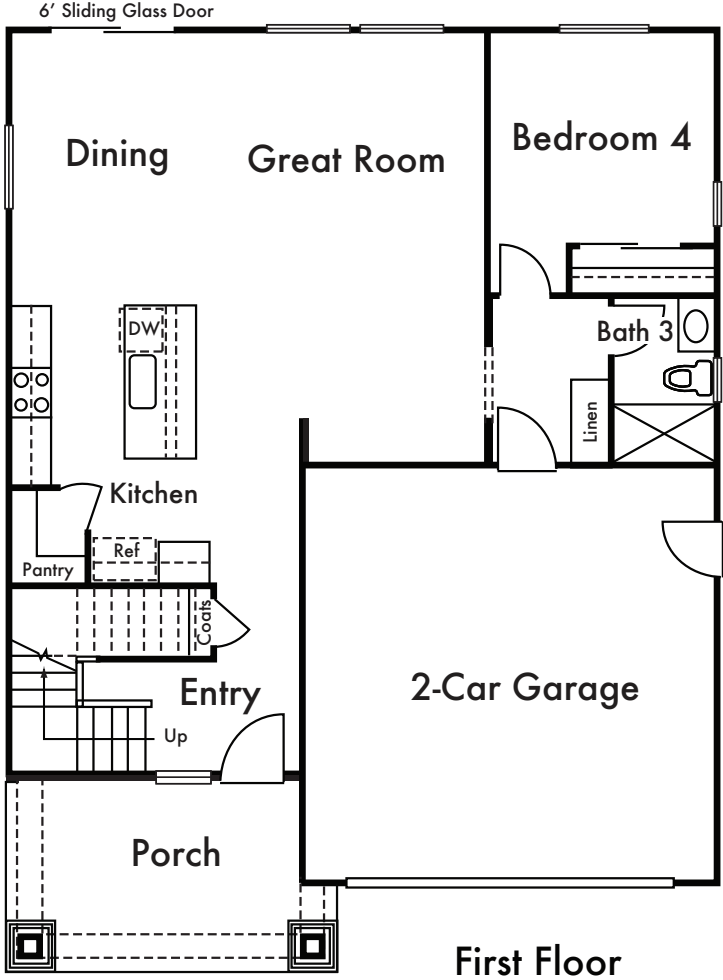

ACACIA

RESIDENCE 1

Approx. 2,165 Sq Ft
4 Bed
3 Bath
Loft

*Floorplan depicts elevation B. Please refer to plans for other elevations.