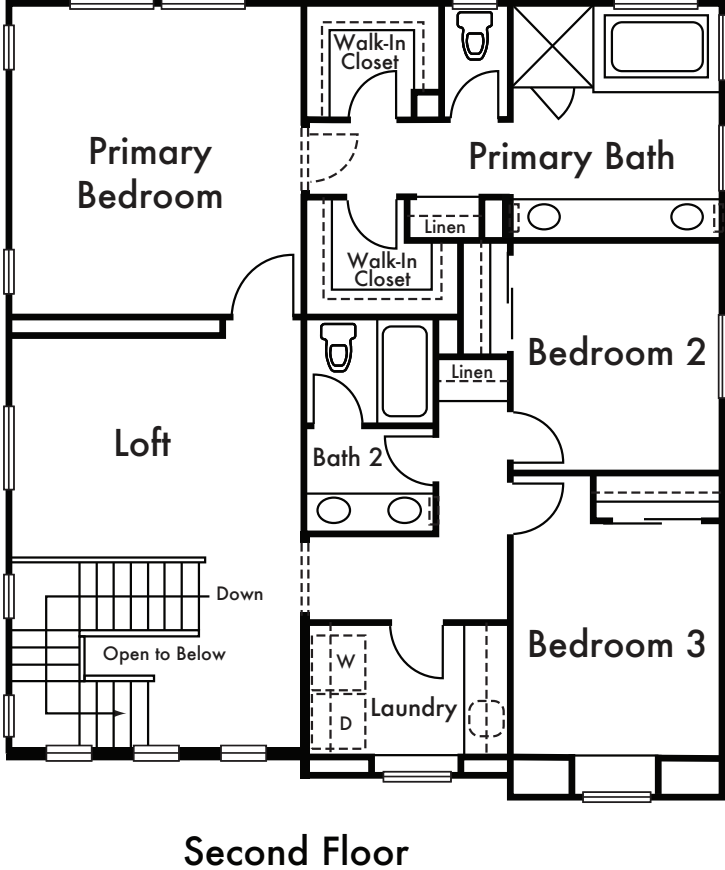

ACACIA

RESIDENCE 1

Approx. 2,165 Sq Ft
4 Bed
3 Bath
Loft

*Floorplan depicts elevation B. Please refer to plans for other elevations.