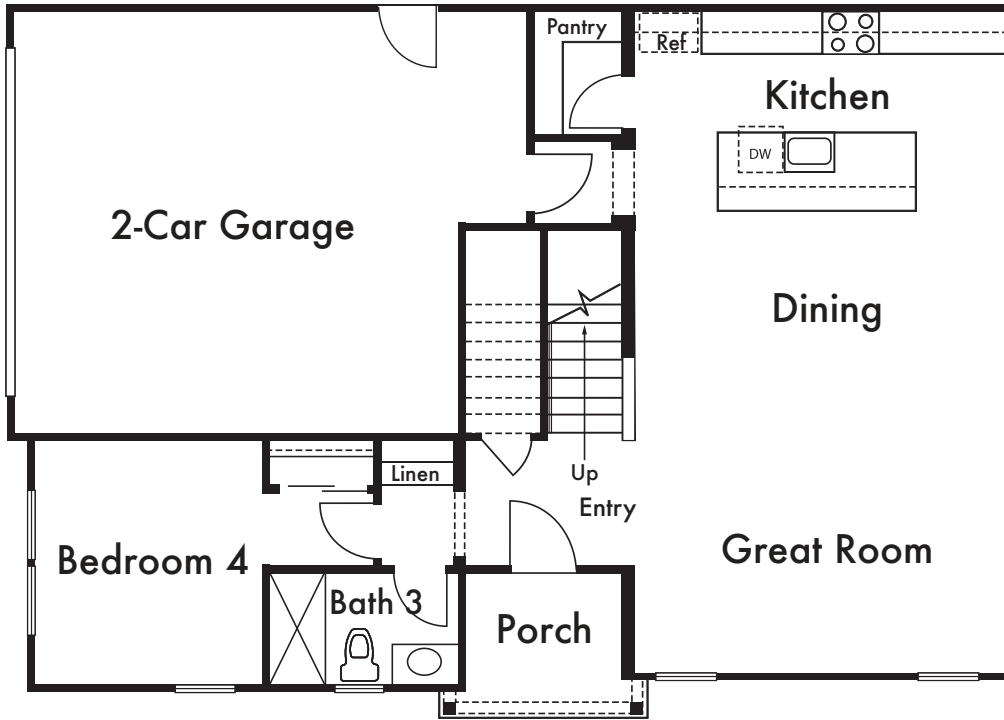

ENTRADA II

RESIDENCE 2

Approx. 1,992 Sq Ft

4 Bed

3 Bath

First Floor

Second Floor

*Floorplan depicts modeled elevation C. Please refer to plans for other elevations.