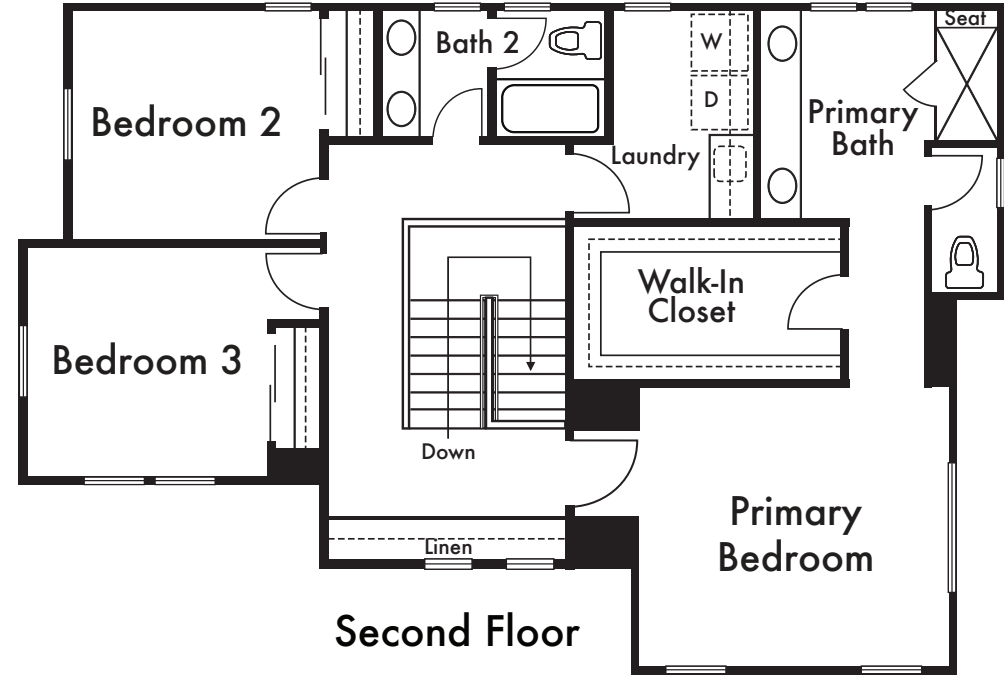

ENTRADA II

RESIDENCE 2

Approx. 1,992 Sq Ft

4 Bed

3 Bath

First Floor

Second Floor

*Floorplan depicts modeled elevation C. Please refer to plans for other elevations.