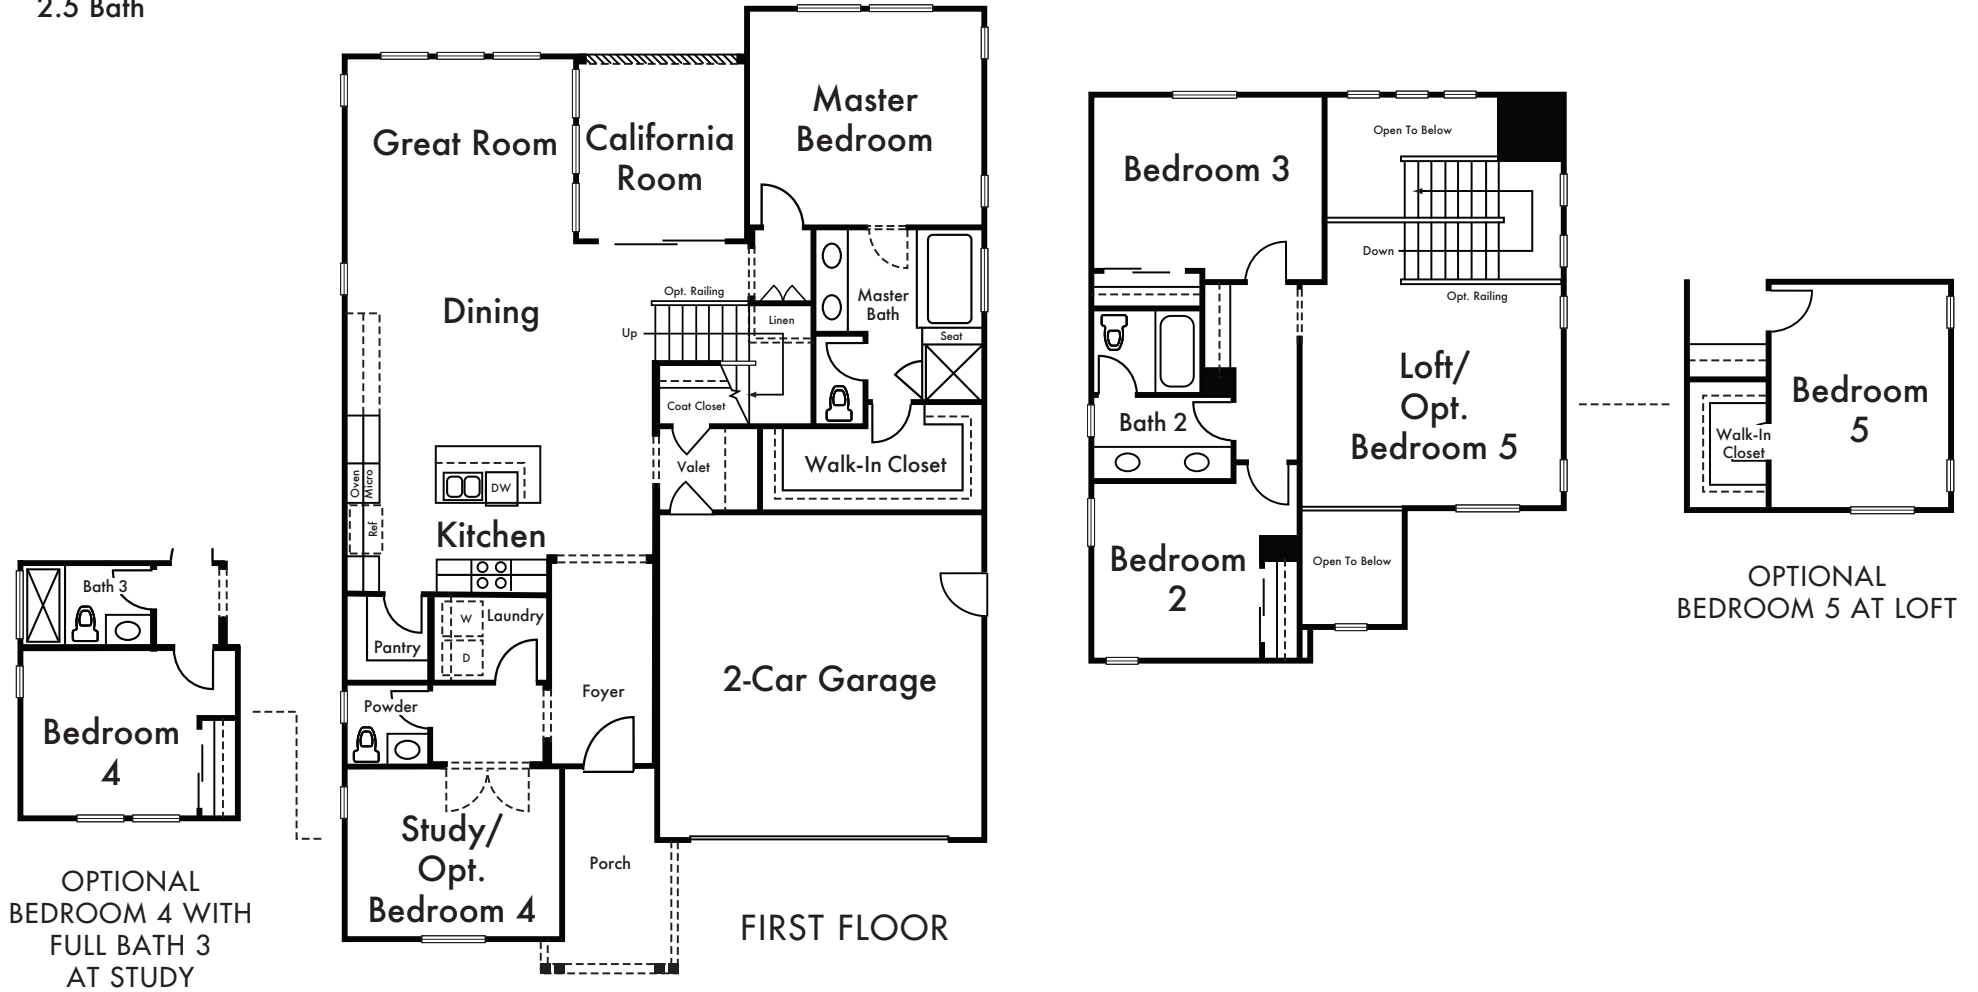

BRISTOL

RESIDENCE 1

Approx. 2,258 Sq Ft

3 Bed

2.5 Bath

Preliminary

*Floorplan depicts modeled Elevation B. Please refer to plans for other elevations.