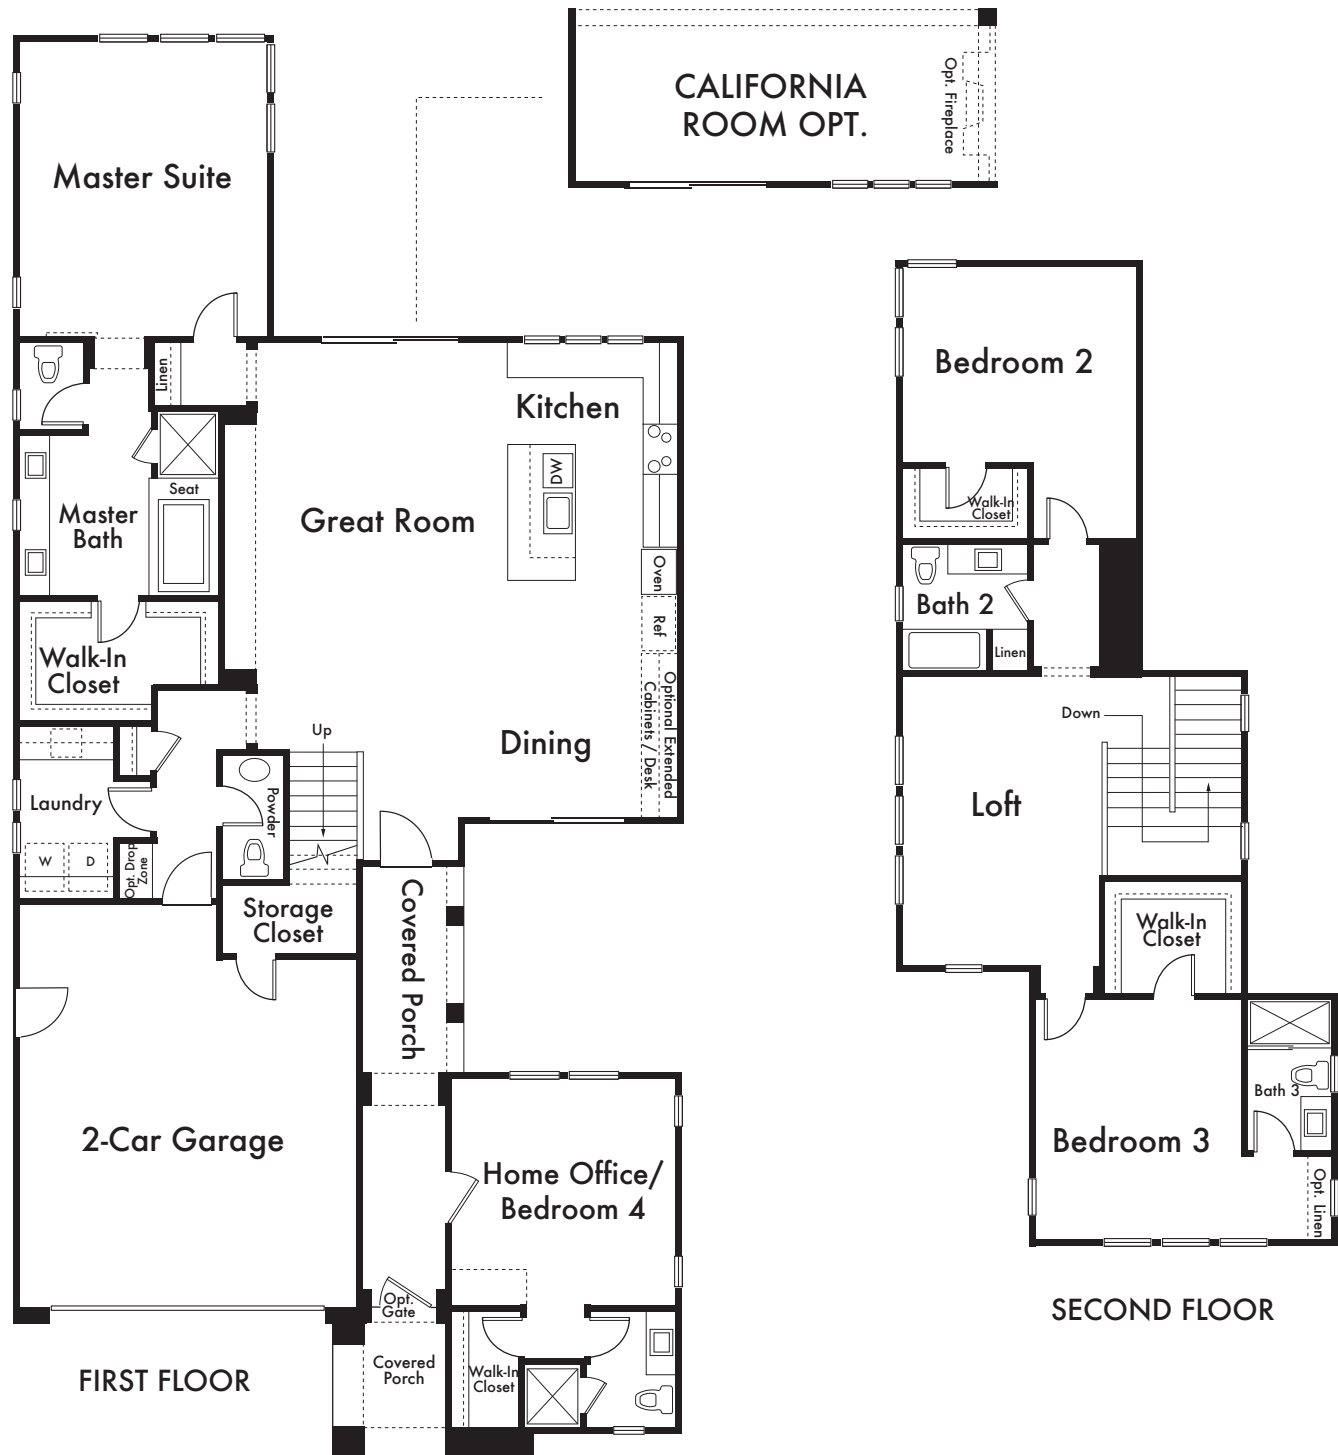

WOODBRI

RESIDENCE 3

Approx. 2,835 Sq Ft

4 Bed

4.5 Bath

*Floorplan depicts modeled elevation B. Please refer to plans for other elevations.