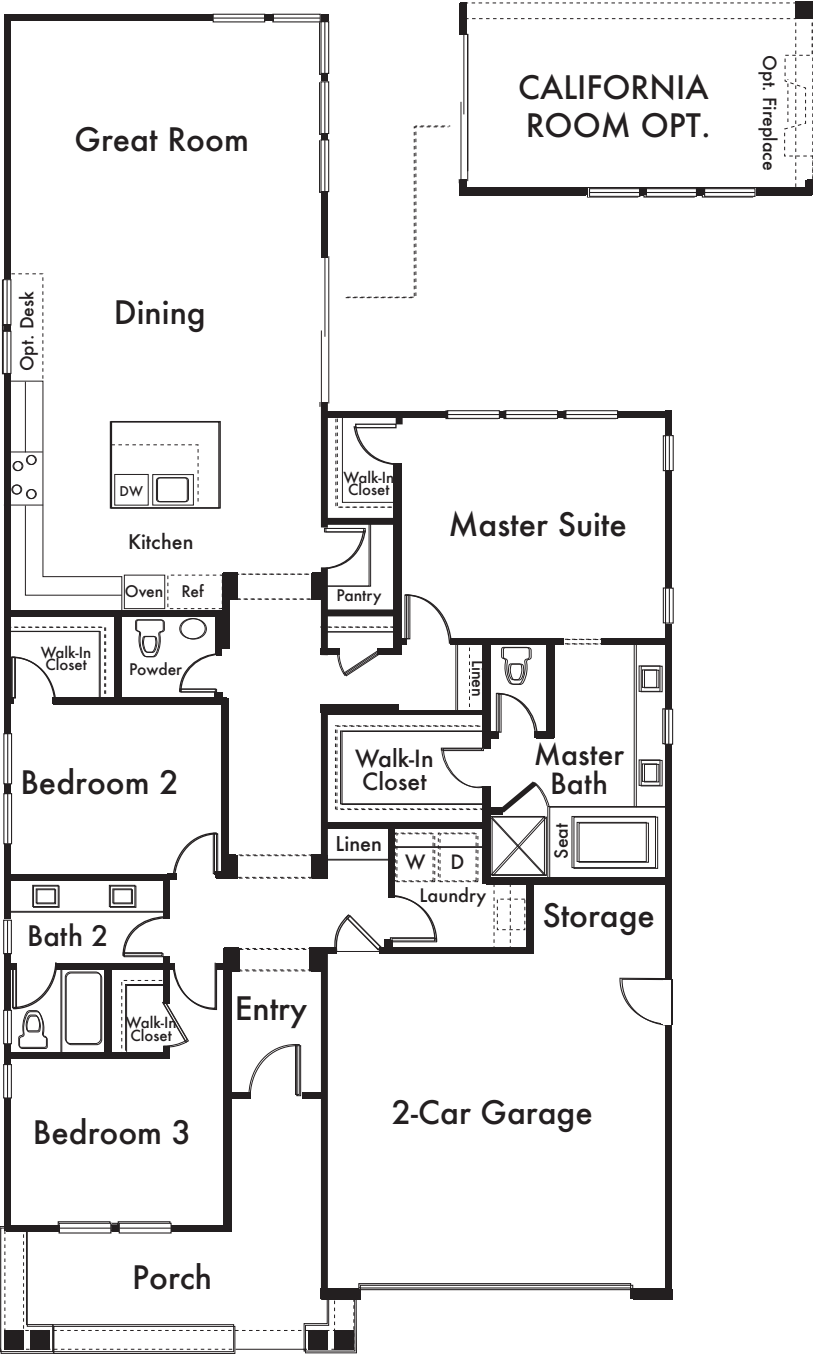

WOODBRIIDGE

RESIDENCE 1

Approx. 1,994 Sq Ft
3 Bed
2.5 Bath

*Floorplan depicts modeled elevation A. Please refer to plans for other elevations.