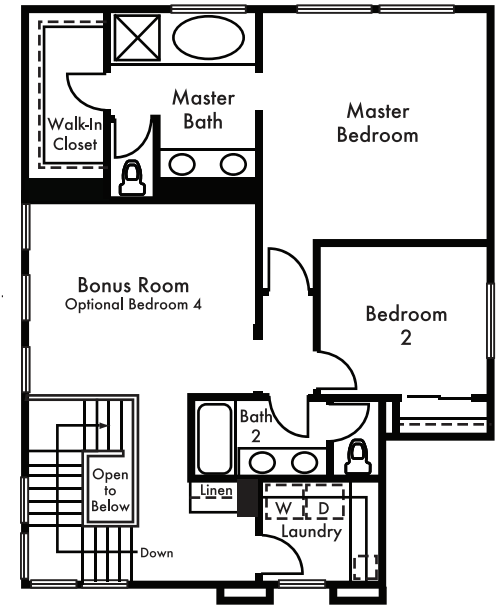

ALTA

RESIDENCE 2

Approx. 2,150 Sq. Ft.

3 Bedrooms

3 Baths

First Floor

Optional Bedroom 4 at Bonus Room*

Second Floor