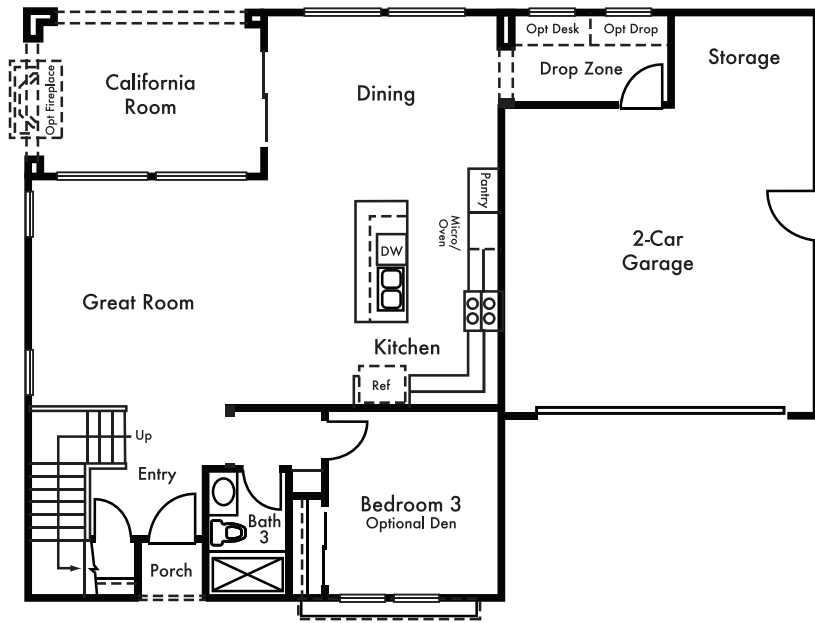

ALTA

RESIDENCE 2

Approx. 2,150 Sq. Ft.

3 Bedrooms

3 Baths

First Floor

Optional Bedroom 4 at Bonus Room*

Second Floor