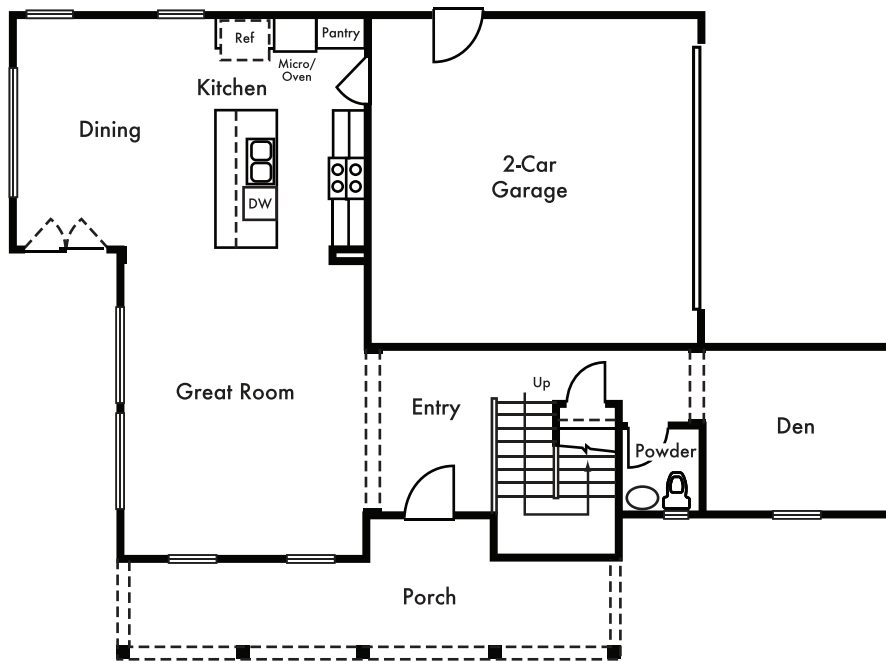

ALTA

RESIDENCE 1X

Approx. 1,978 Sq. Ft.

3 Bedrooms

2.5 Baths

First Floor

Second Floor

*Walk-In Closet not available at all elevations.