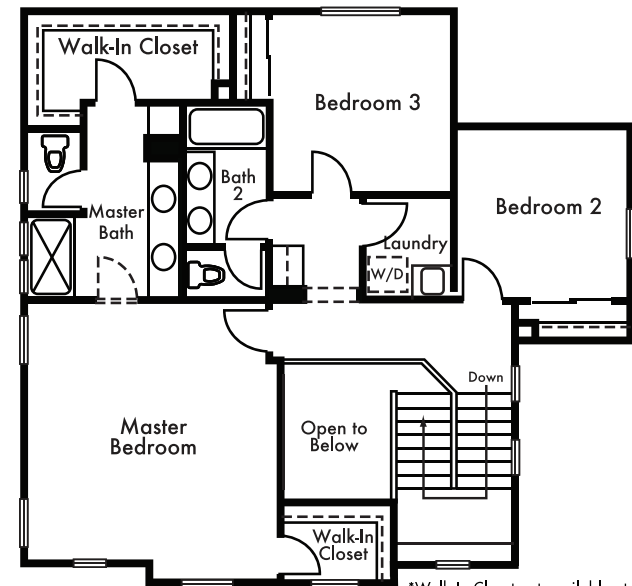

ALTA

RESIDENCE 1X

Approx. 1,978 Sq. Ft.

3 Bedrooms

2.5 Baths

First Floor

Second Floor

*Walk-In Closet not available at all elevations.