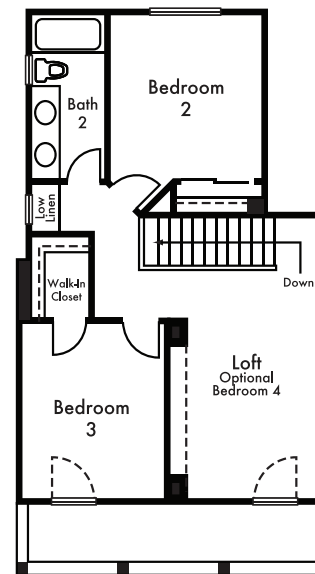

ALTA

RESIDENCE 1

Approx. 2,027 Sq Ft

3 Bedrooms

+ Loft

2.5 Baths

First Floor

Second Floor

Optional Bedroom 4
at Loft