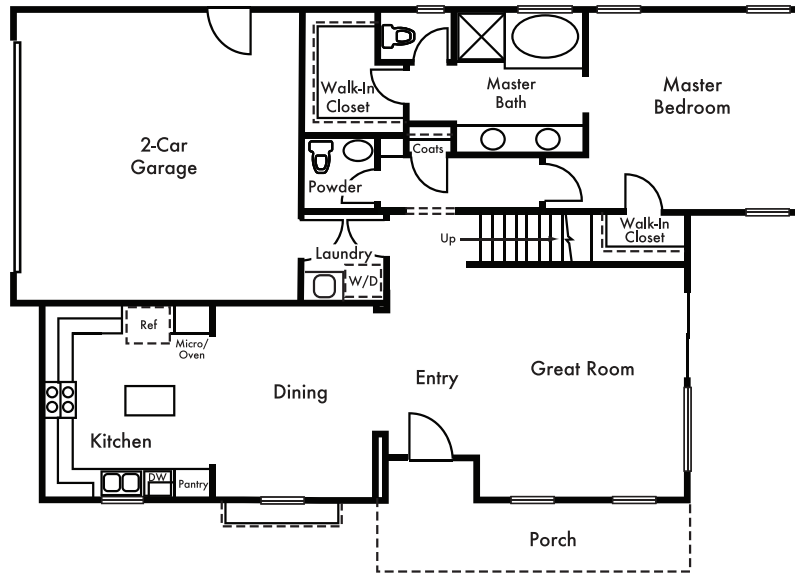

ALTA

RESIDENCE 1

Approx. 2,027 Sq Ft

3 Bedrooms

+ Loft

2.5 Baths

First Floor

Second Floor

Optional Bedroom 4
at Loft