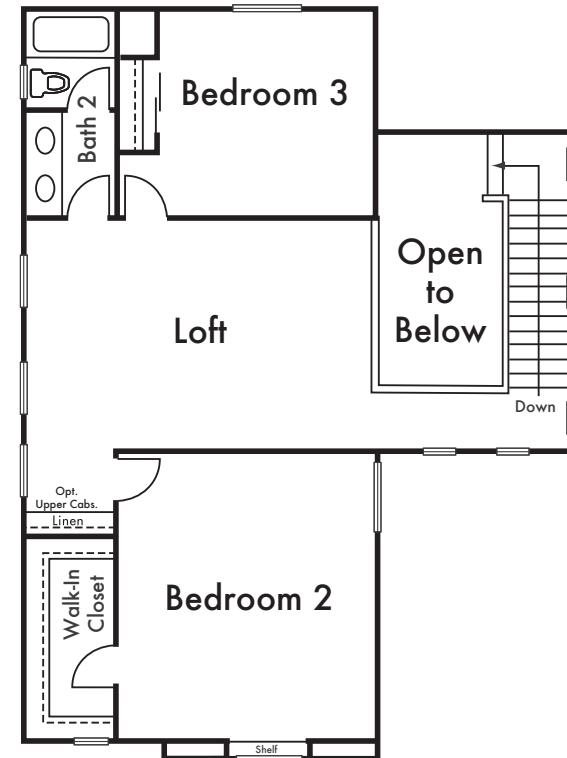

SYCAMORE

RESIDENCE 4

Approx. 2,600 Sq Ft

4 Bed

3.5 Bath

Including Casita with Full Bath

Loft and Study

SECOND FLOOR

*Floorplan depicts modeled Elevation B. Please refer to plans for other elevations.