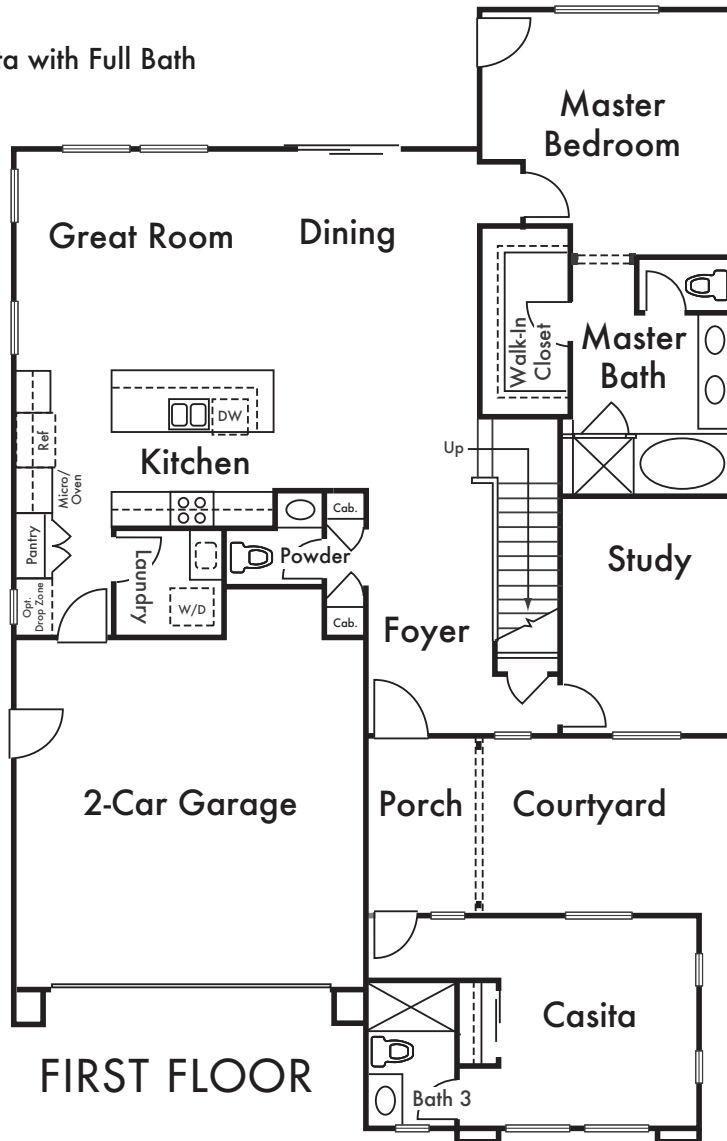

SYCAMORE

RESIDENCE 4

Approx. 2,600 Sq Ft

4 Bed

3.5 Bath

Including Casita with Full Bath

Loft and Study

SECOND FLOOR

*Floorplan depicts modeled Elevation B. Please refer to plans for other elevations.