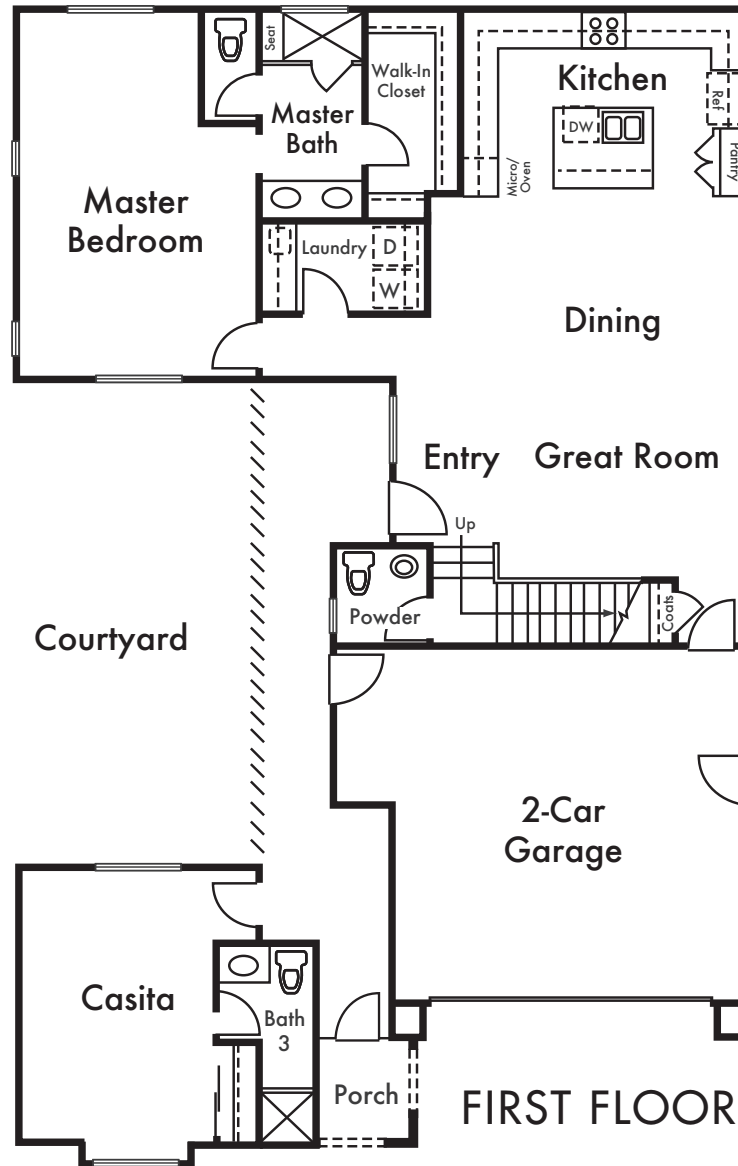

SYCAMORE

RESIDENCE 3

Approx. 2,421 Sq Ft

4 Bed

3.5 Bath

Including Casita with Full Bath

Loft

*Floorplan depicts modeled Elevation A. Please refer to plans for other elevations.