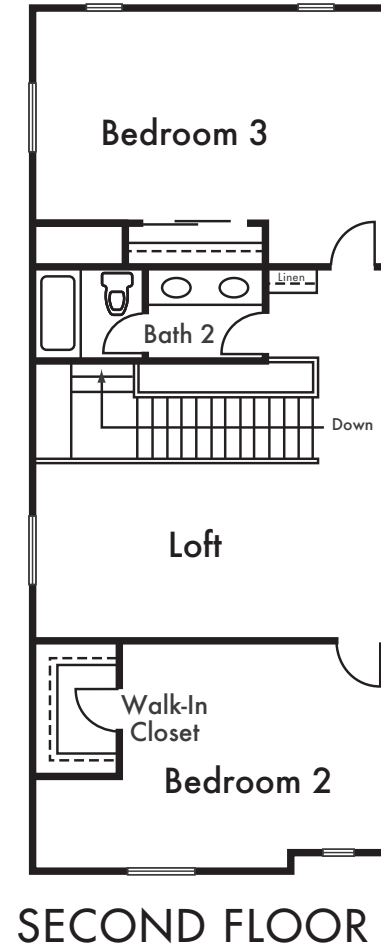

SYCAMORE

RESIDENCE 3

Approx. 2,421 Sq Ft

4 Bed

3.5 Bath

Including Casita with Full Bath

Loft

*Floorplan depicts modeled Elevation A. Please refer to plans for other elevations.