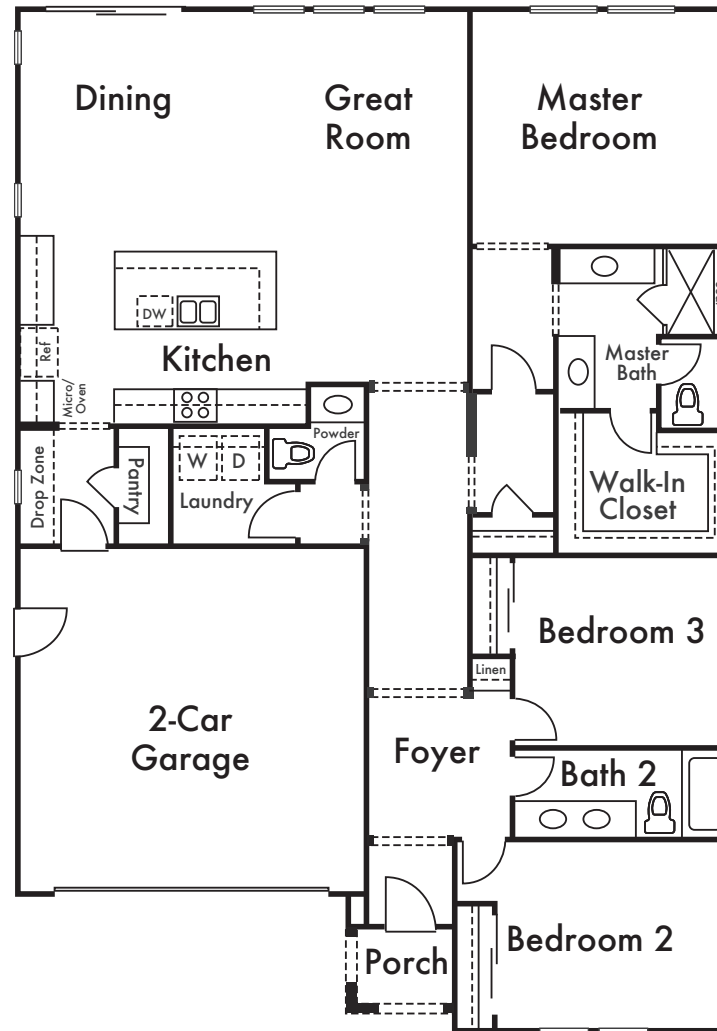

SYCAMORE

RESIDENCE 2

Approx. 1,910 Sq Ft

3 Bed

2.5 Bath

*Floorplan depicts modeled Elevation C. Please refer to plans for other elevations.