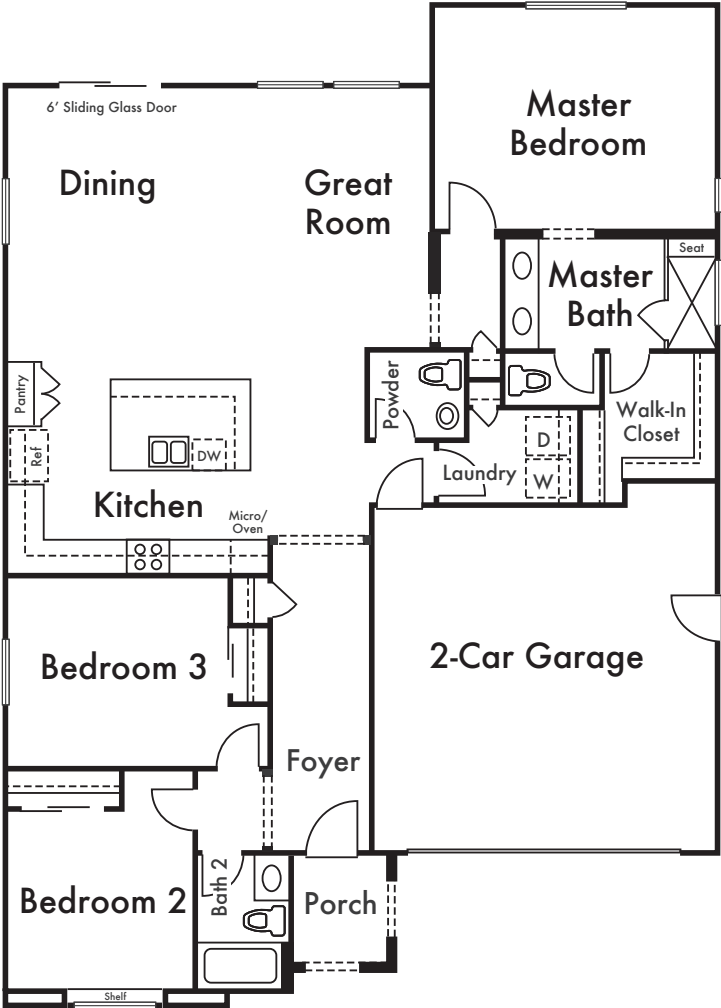

## RESIDENCE 1

Approx. 1,695 Sq Ft  
3 Bed  
2.5 Bath

\*Floorplan depicts modeled Elevation D. Please refer to plans for other elevations.