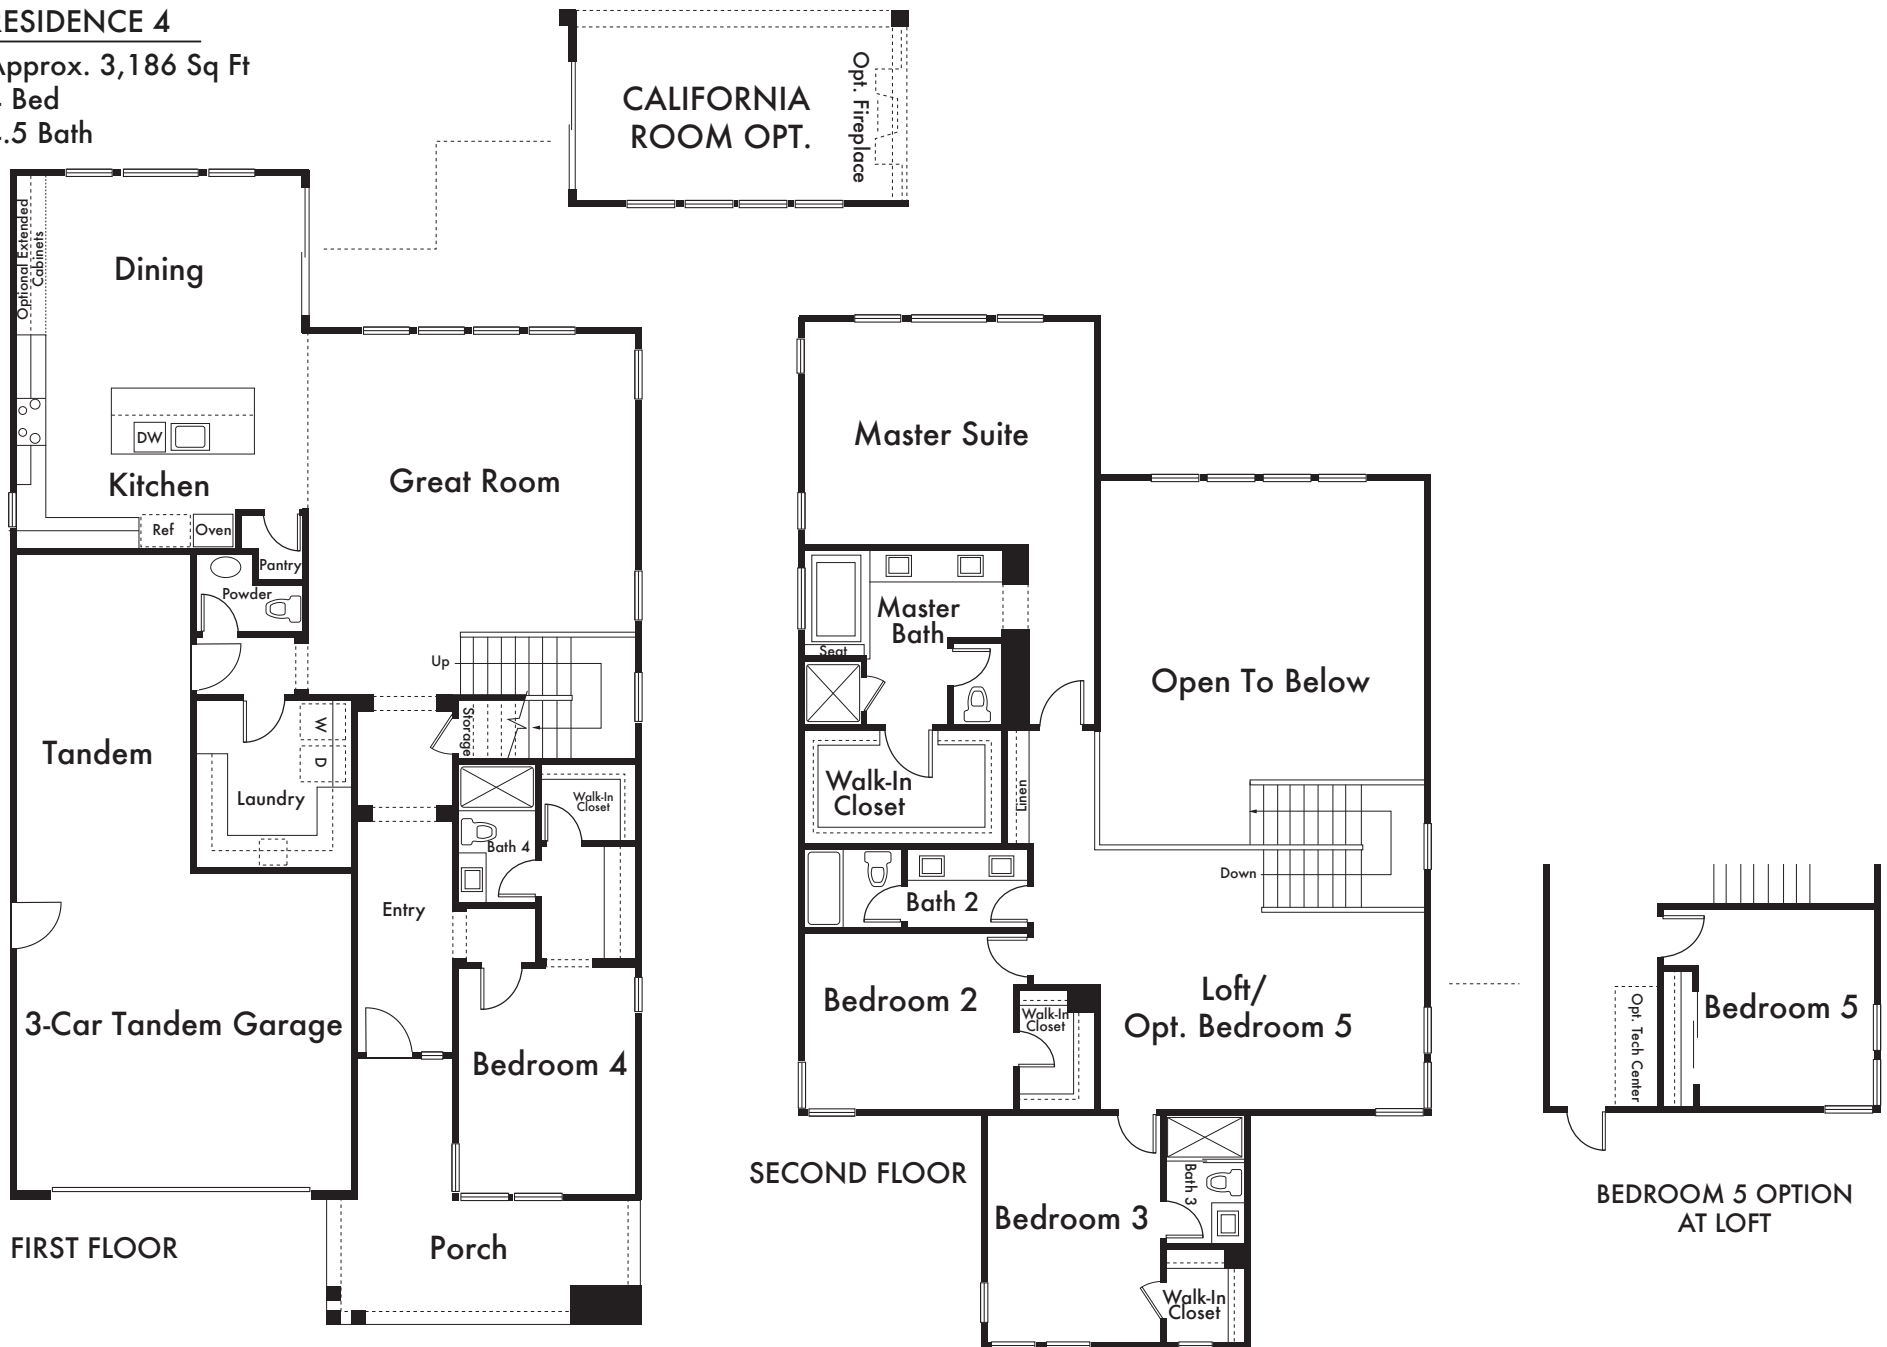

## RESIDENCE 4

Approx. 3,186 Sq Ft

4 Bed

4.5 Bath

\*Floorplan depicts modeled elevation C. Please refer to plans for other elevations.