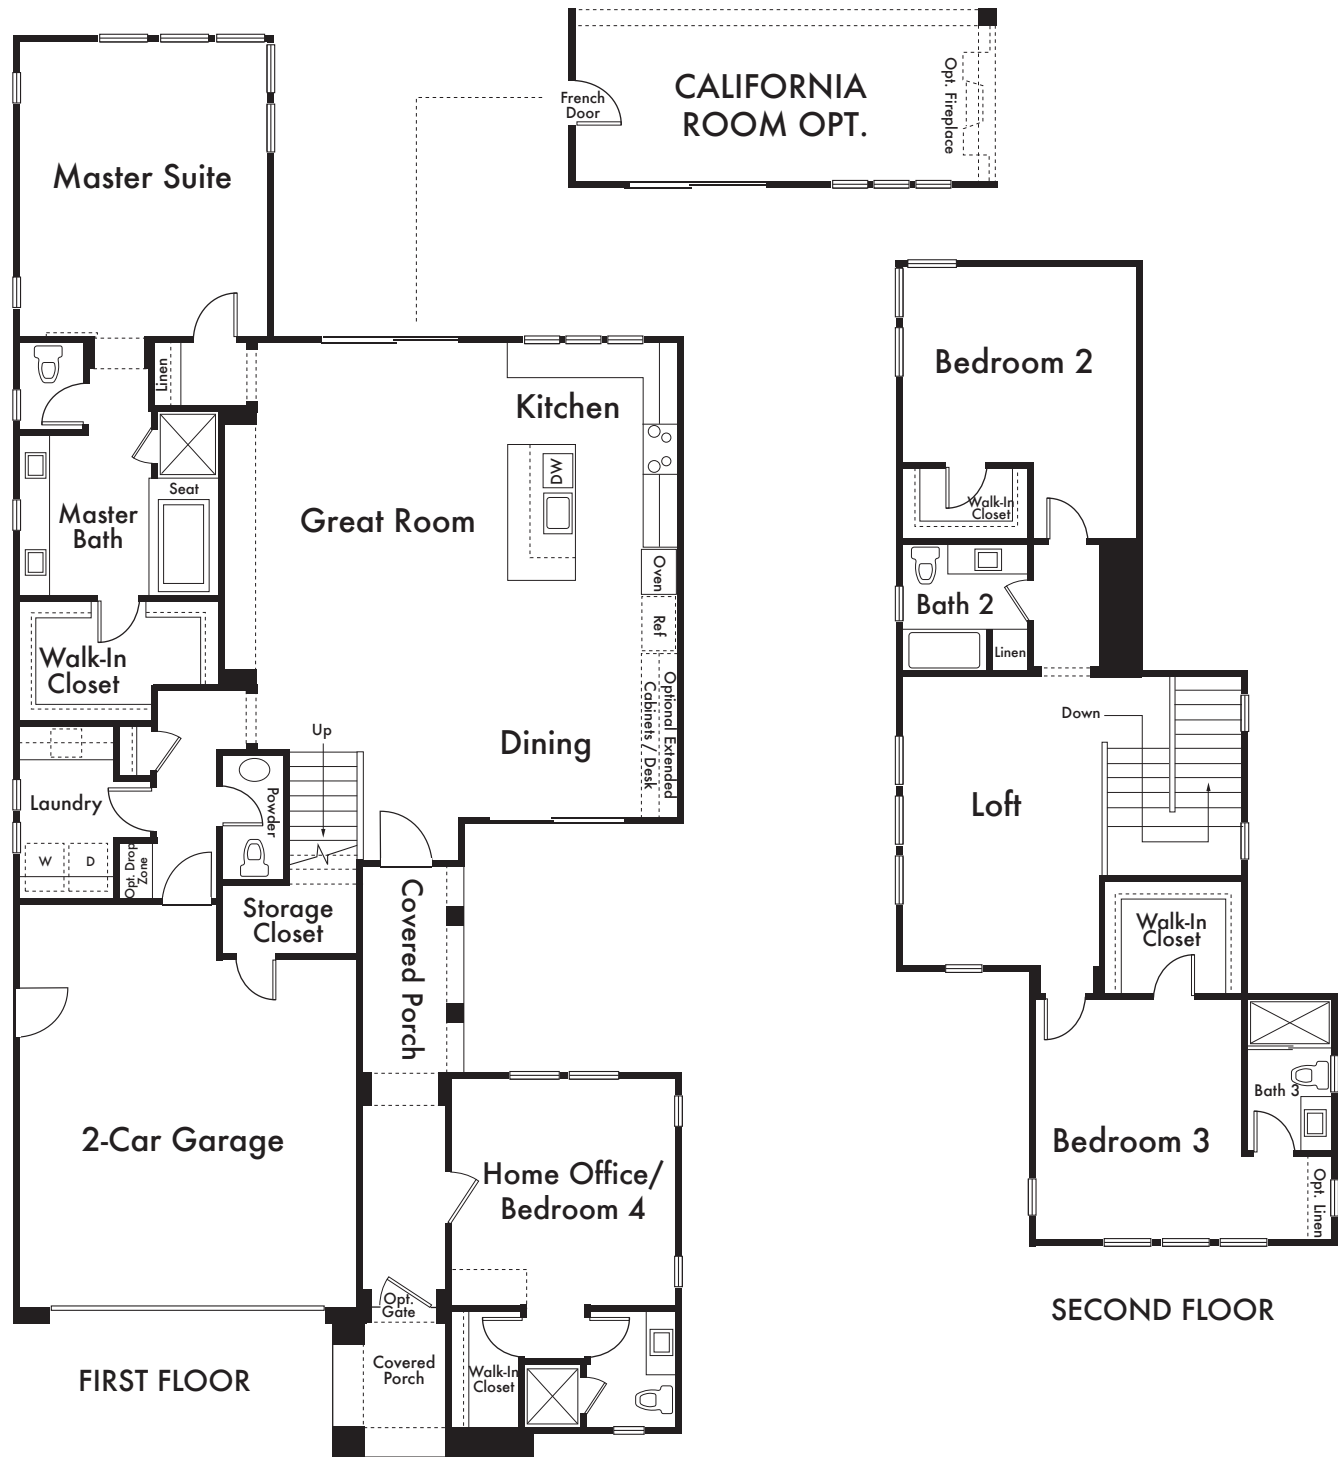

WOODBRI

RESIDENCE 3

Approx. 2,835 Sq Ft

4 Bed

4.5 Bath

*Floorplan depicts modeled elevation B. Please refer to plans for other elevations.