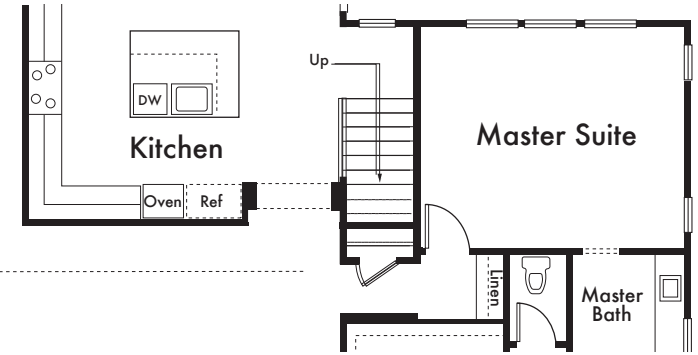

WOODBRIIDGE

RESIDENCE 1

Approx. 1,994 Sq Ft
3 Bed
2.5 Bath

OPT. LOFT
ABOVE MASTER SUITE
ON SECOND FLOOR

FIRST FLOOR

*Floorplan depicts modeled elevation A. Please refer to plans for other elevations.