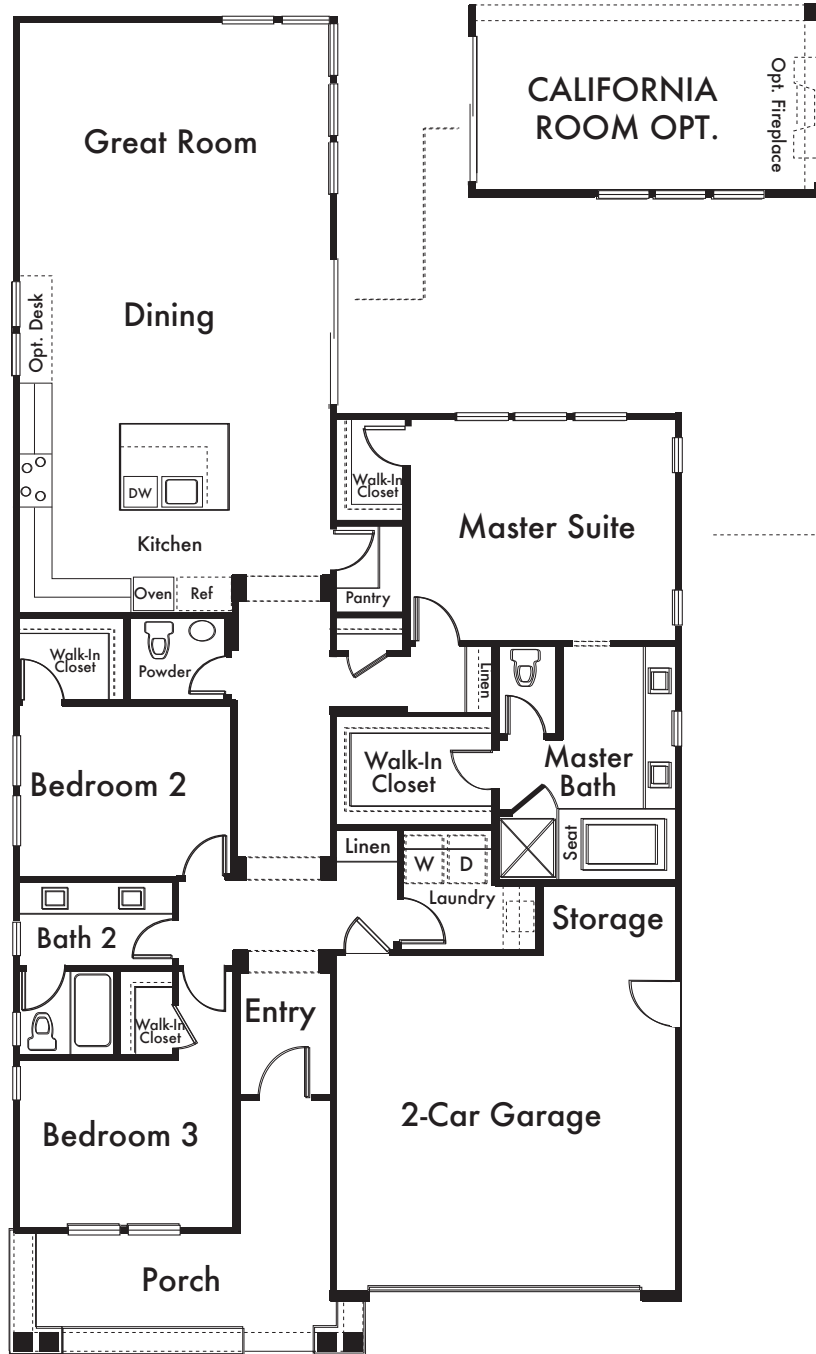

WOODBRIIDGE

RESIDENCE 1

Approx. 1,994 Sq Ft
3 Bed
2.5 Bath

OPT. LOFT
ABOVE MASTER SUITE
ON SECOND FLOOR

FIRST FLOOR

*Floorplan depicts modeled elevation A. Please refer to plans for other elevations.