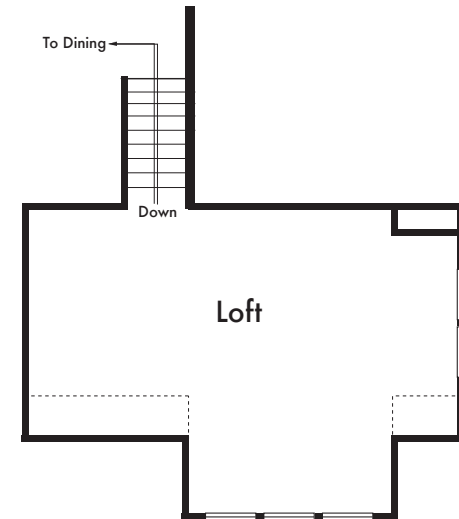

WOODBRIIDGE

RESIDENCE 1

Approx. 1,994 Sq Ft
3 Bed
2.5 Bath

OPT. LOFT
ABOVE MASTER SUITE
ON SECOND FLOOR

FIRST FLOOR

*Floorplan depicts modeled elevation A. Please refer to plans for other elevations.