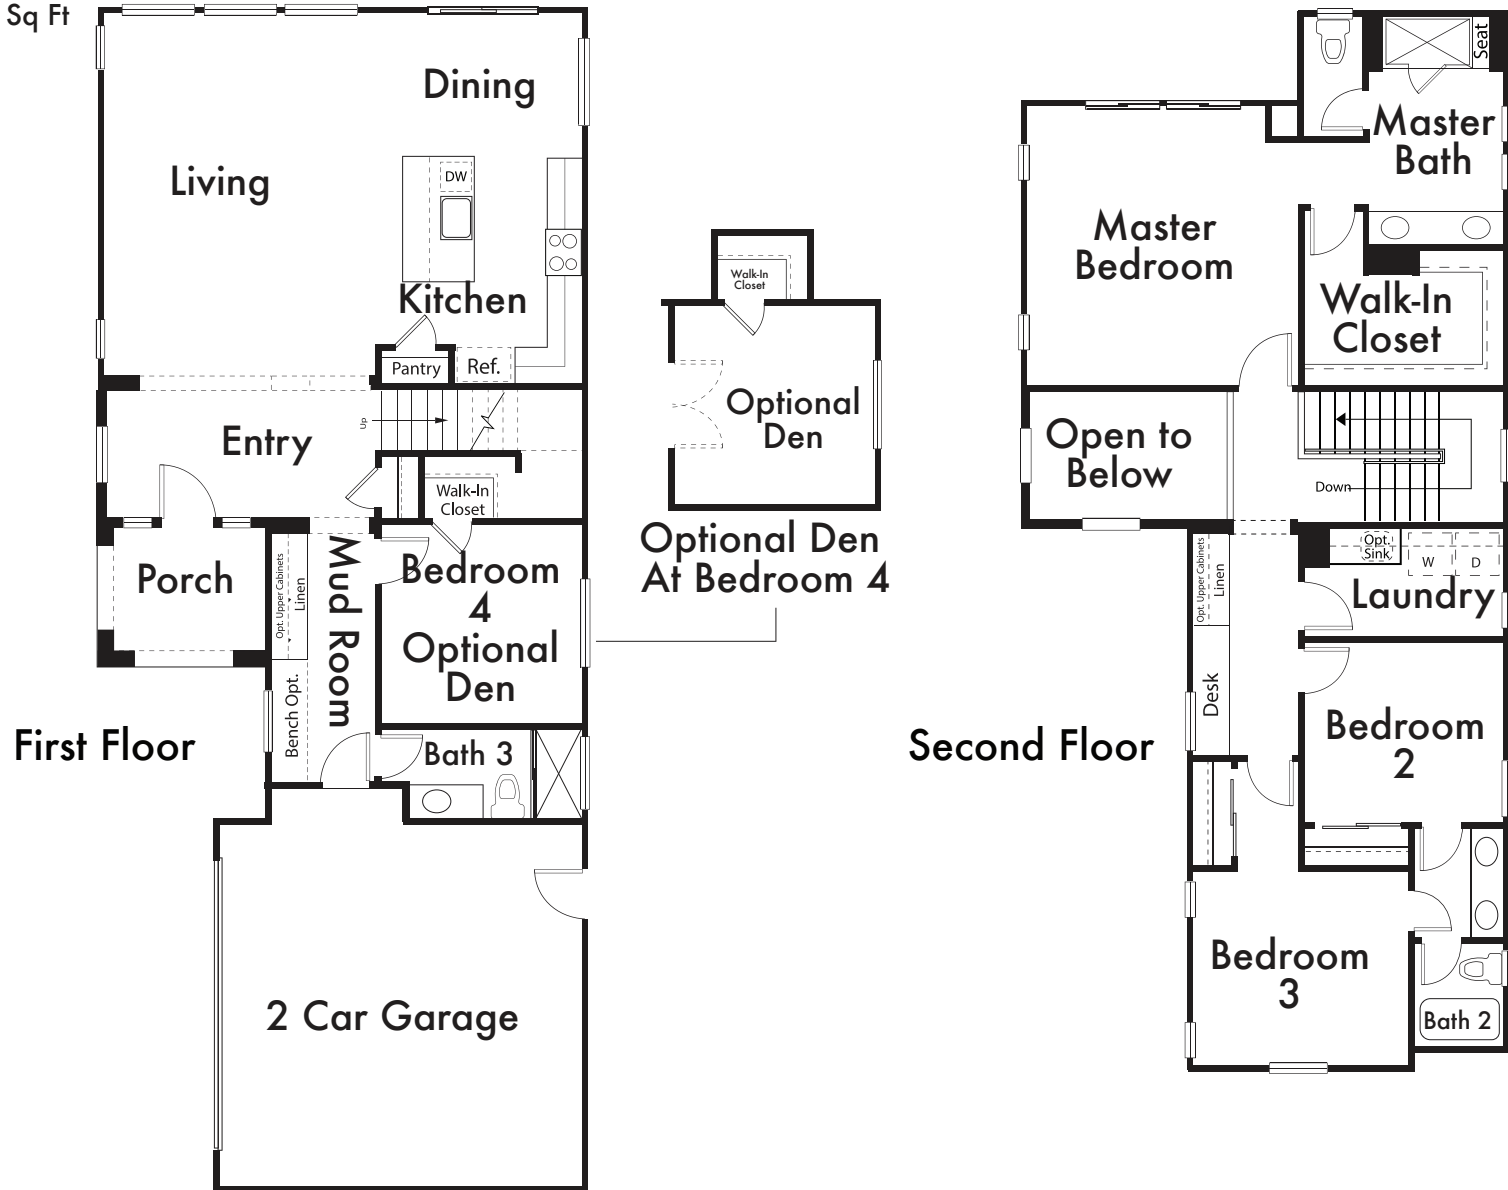

ENTRADA

RESIDENCE 3

Approx. 2,148 Sq Ft

4 Bed

3 Bath

*Floorplan depicts modeled elevation B. Please refer to plans for other elevations.