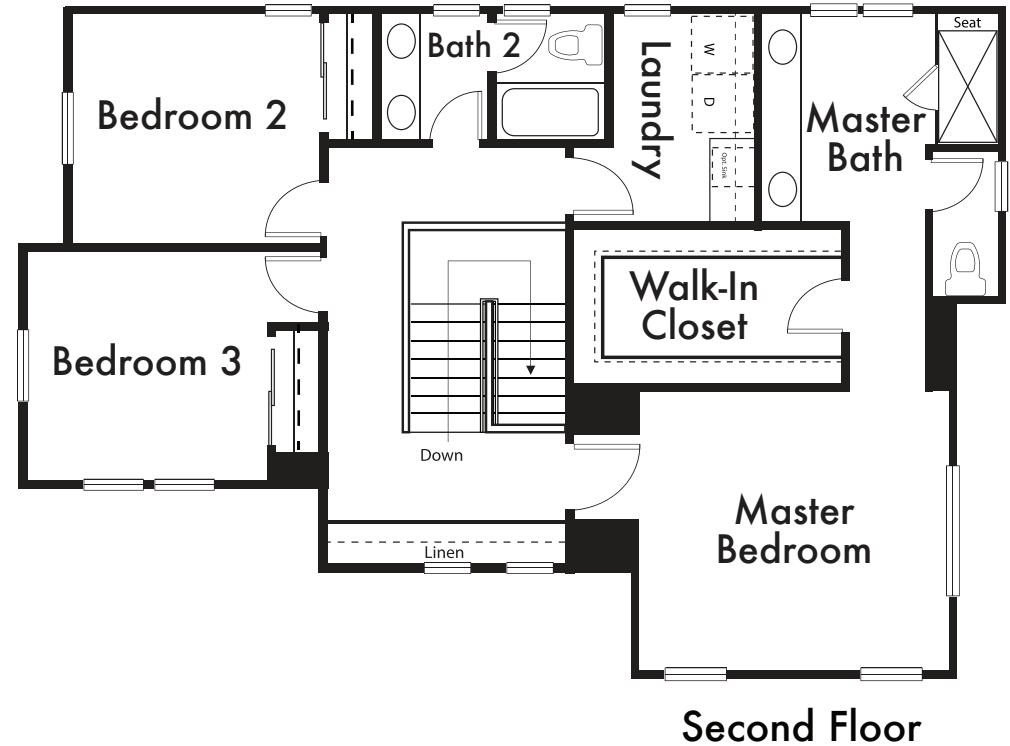

ENTRADA

RESIDENCE 2

Approx. 1,992 Sq Ft

4 Bed

3 Bath

*Floorplan depicts modeled elevation C. Please refer to plans for other elevations.