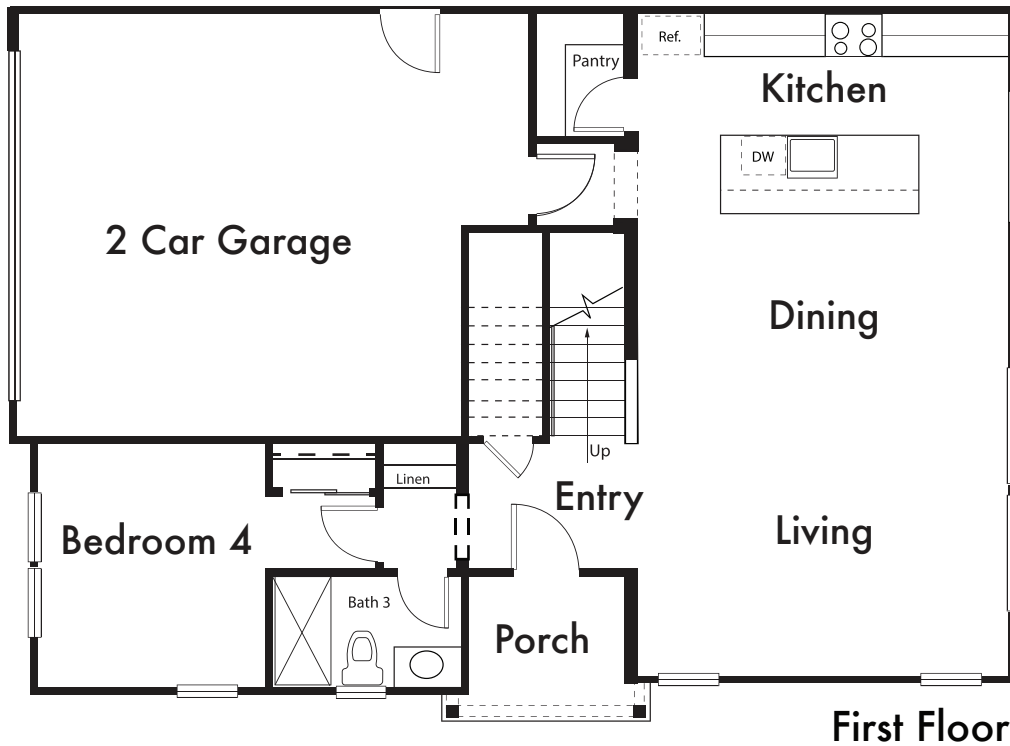

ENTRADA

RESIDENCE 2

Approx. 1,992 Sq Ft

4 Bed

3 Bath

*Floorplan depicts modeled elevation C. Please refer to plans for other elevations.