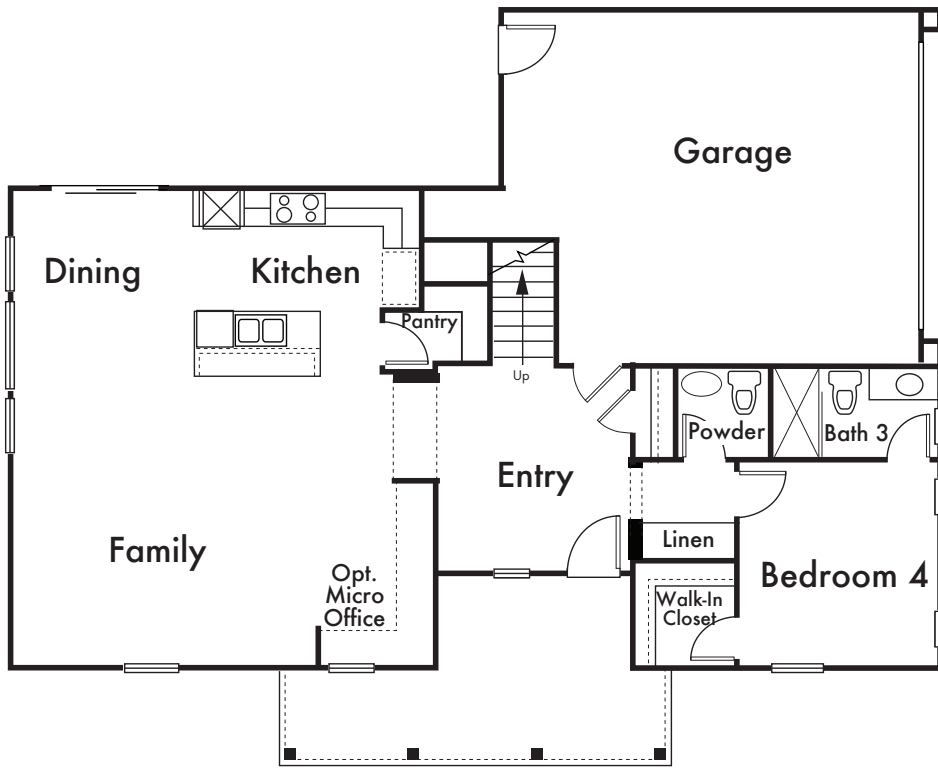

CENTRA

RESIDENCE 2

Approx. 2,616 Sq Ft

5 Bed

3.5 Bath

FIRST FLOOR

OPT. LOFT AT BEDROOM 5

SECOND FLOOR

*Floorplan depicts modeled elevation A. Please refer to plans for other elevations.