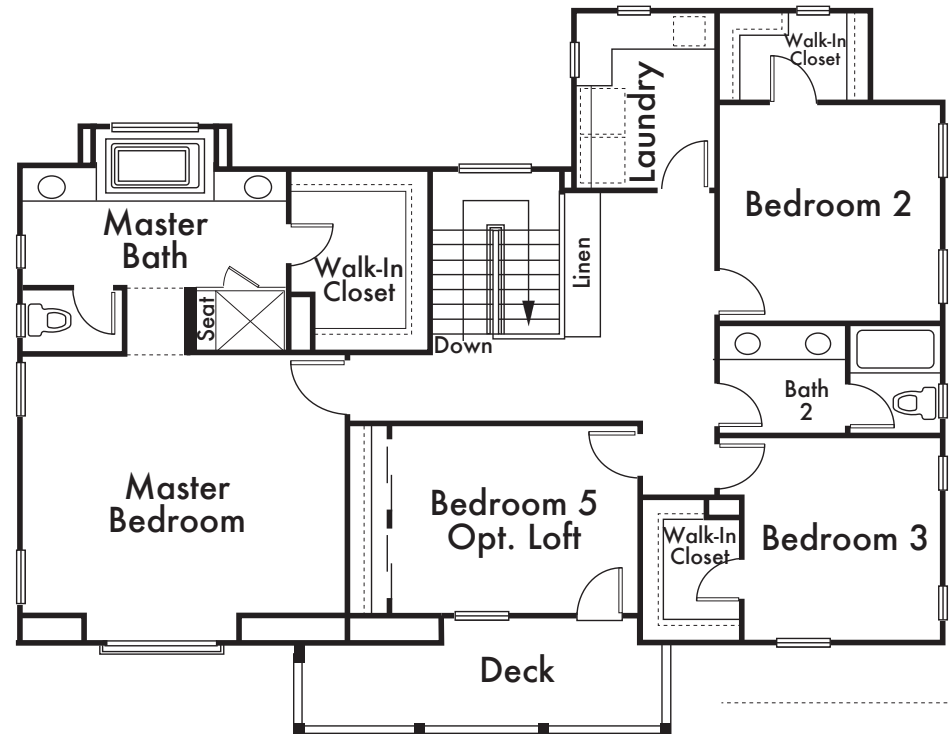

CENTRA

RESIDENCE 2

Approx. 2,616 Sq Ft

5 Bed

3.5 Bath

FIRST FLOOR

OPT. LOFT AT BEDROOM 5

SECOND FLOOR

*Floorplan depicts modeled elevation A. Please refer to plans for other elevations.