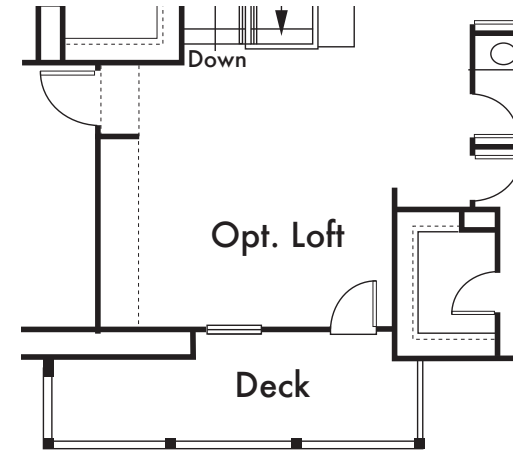

CENTRA

RESIDENCE 2

Approx. 2,616 Sq Ft

5 Bed

3.5 Bath

FIRST FLOOR

OPT. LOFT AT BEDROOM 5

SECOND FLOOR

*Floorplan depicts modeled elevation A. Please refer to plans for other elevations.