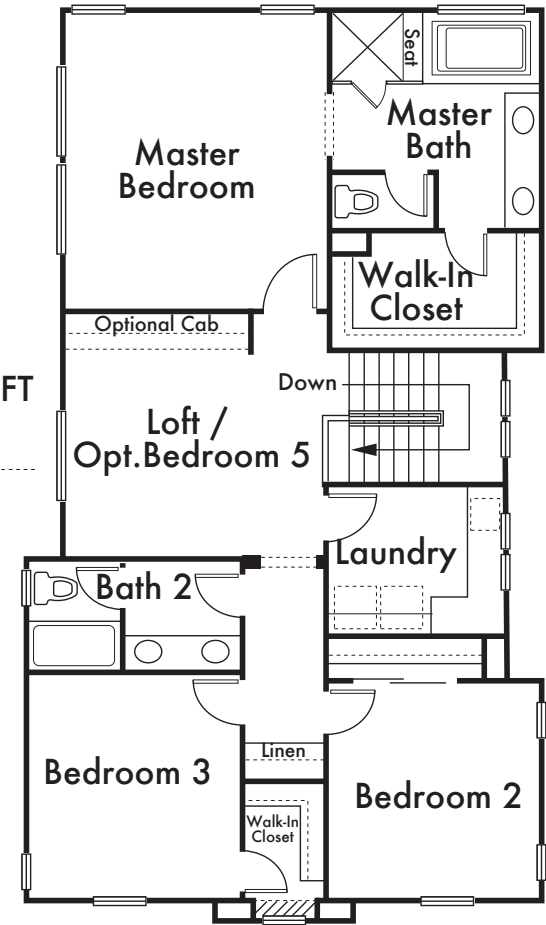

## RESIDENCE 1

Approx. 2,439 Sq Ft

4 Bed

3 Bath

FIRST FLOOR

OPT. BEDROOM 5 AT LOFT

SECOND FLOOR

\*Floorplan depicts modeled elevation D. Please refer to plans for other elevations.