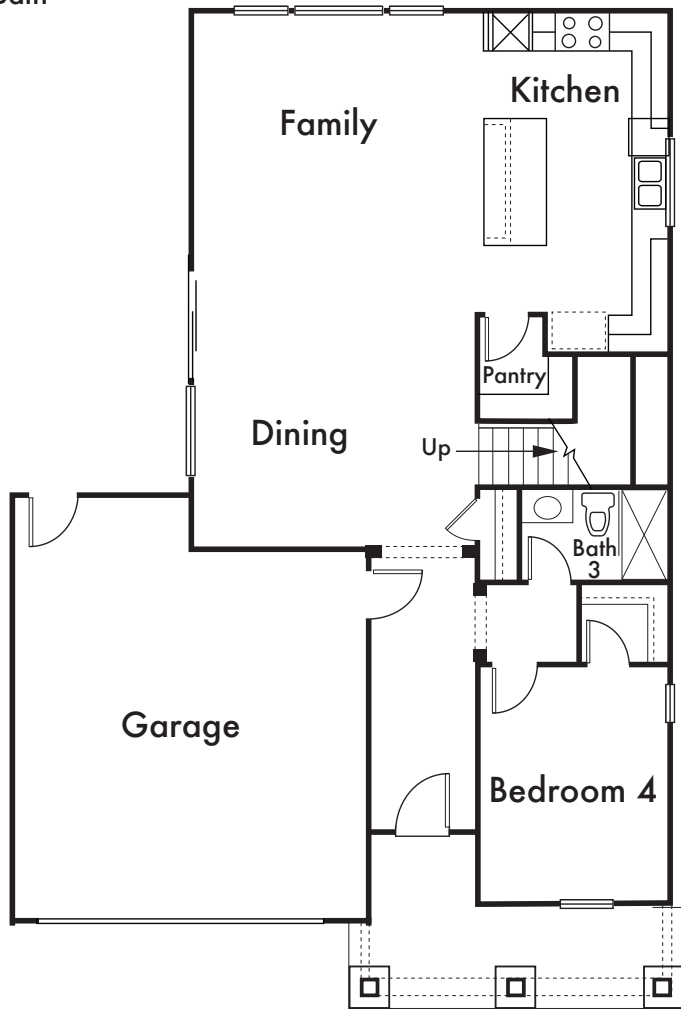

# CENTRA

## RESIDENCE 1

Approx. 2,439 Sq Ft

4 Bed

3 Bath

FIRST FLOOR

OPT. BEDROOM 5 AT LOFT

SECOND FLOOR

\*Floorplan depicts modeled elevation D. Please refer to plans for other elevations.