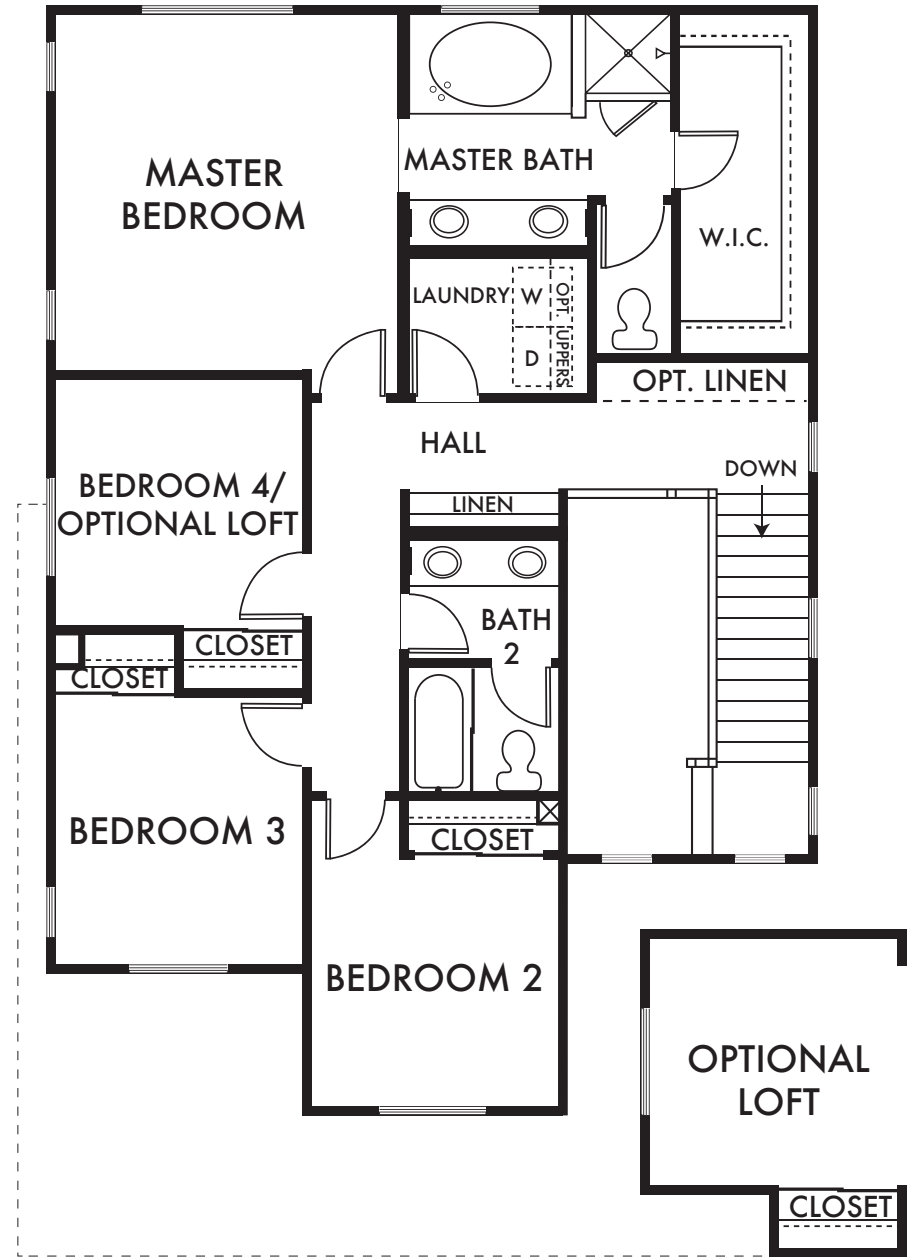

## RESIDENCE 2

Approx. 1,845 Sq Ft

4 Bed

2.5 Bath

First Floor

Second Floor

OPT. LOFT  
AT BEDROOM 4