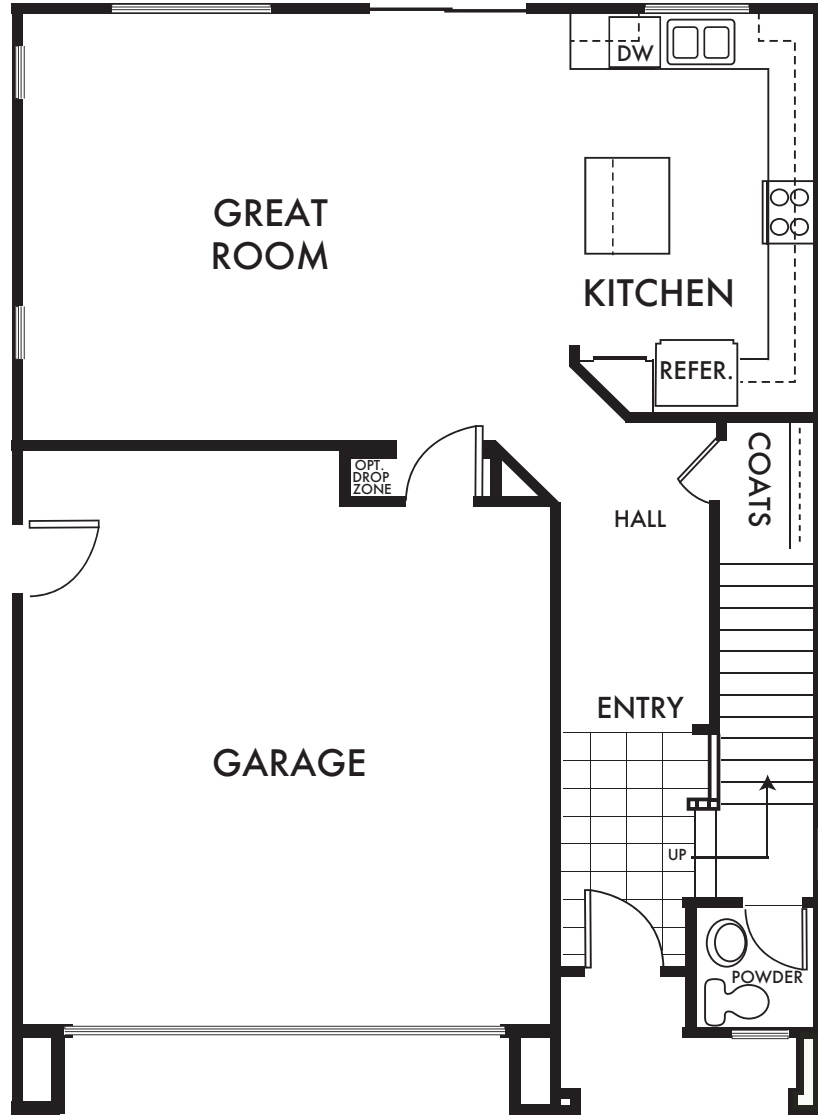

## RESIDENCE 2

Approx. 1,845 Sq Ft

4 Bed

2.5 Bath

First Floor

Second Floor

OPT. LOFT  
AT BEDROOM 4