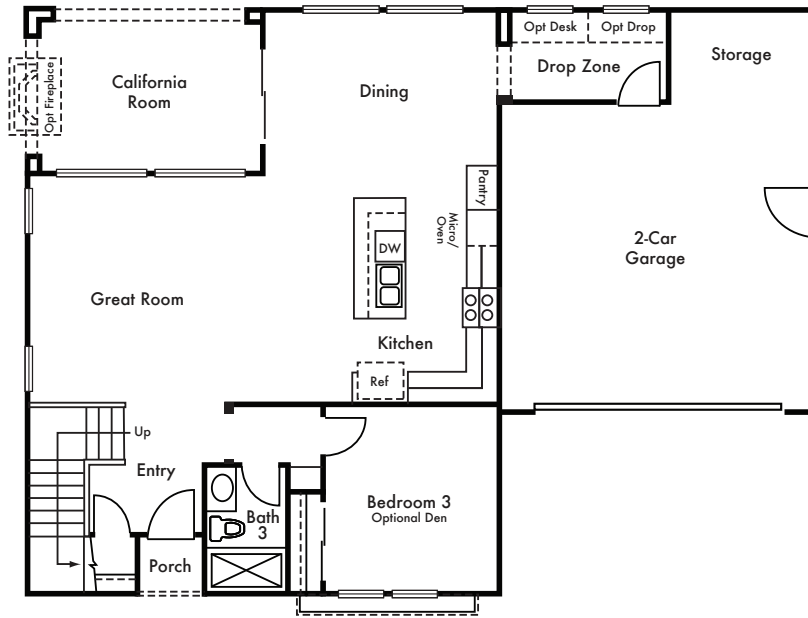

ALTA

RESIDENCE 2

Approx. 2,150 Sq. Ft.

3 Bedrooms

3 Baths

First Floor

Optional Bedroom 4 at Bonus Room*

Second Floor