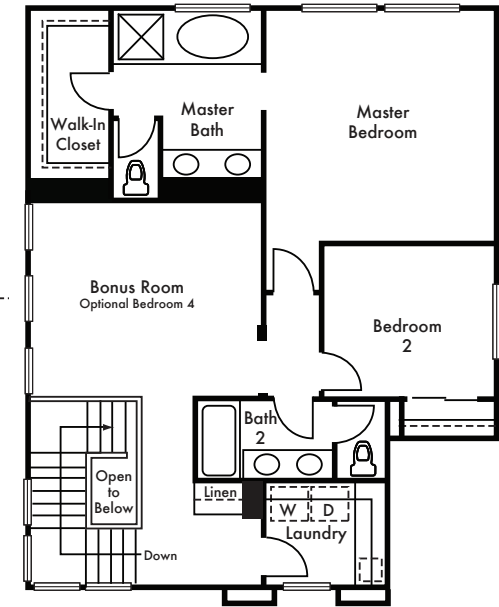

ALTA

RESIDENCE 2

Approx. 2,150 Sq. Ft.

3 Bedrooms

3 Baths

First Floor

Optional Bedroom 4 at Bonus Room*

Second Floor