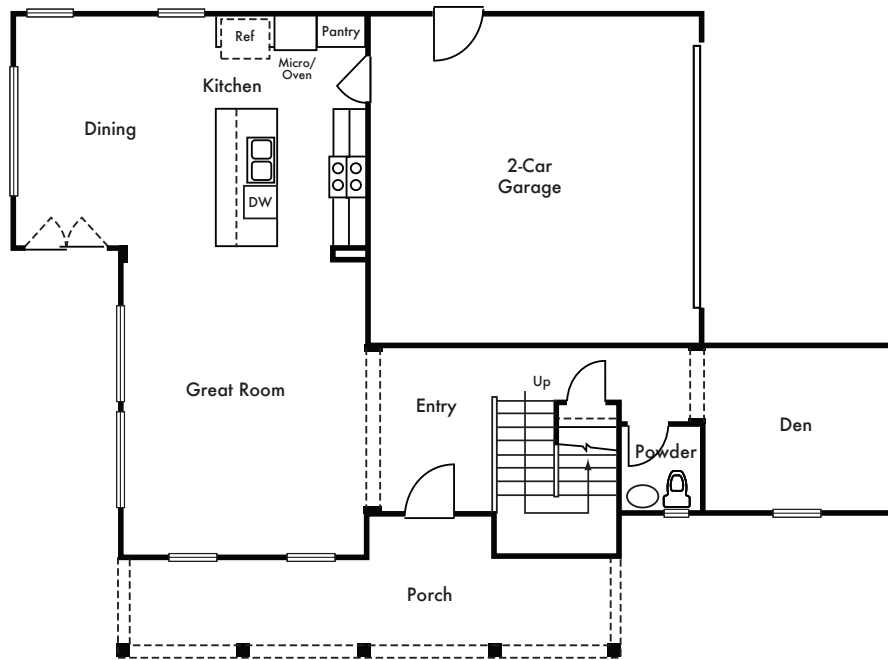

ALTA

RESIDENCE 1X

Approx. 1,978 Sq. Ft.

3 Bedrooms

2.5 Baths

First Floor

Second Floor

*Walk-In Closet not available at all elevations.