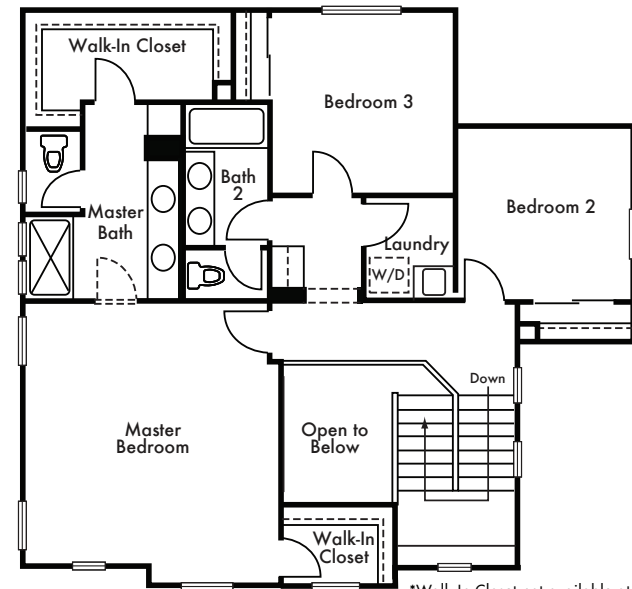

ALTA

RESIDENCE 1X

Approx. 1,978 Sq. Ft.

3 Bedrooms

2.5 Baths

First Floor

Second Floor

*Walk-In Closet not available at all elevations.